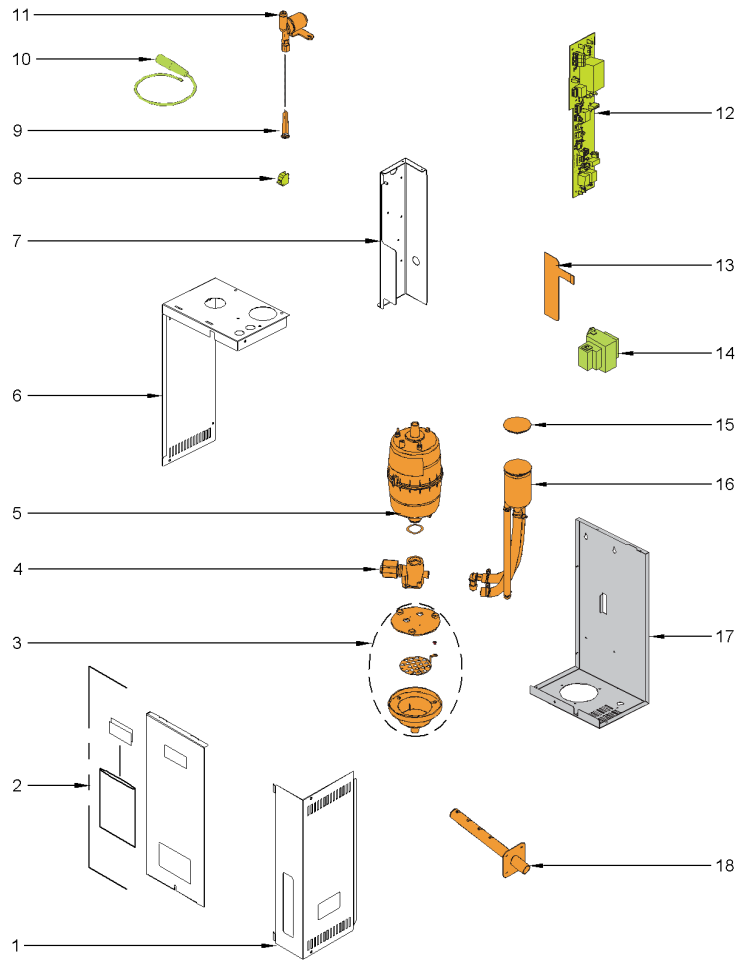

STEAM HUMIDIFIER
GENERAL ASSEMBLY

75011261

REV
A

All orderable Service Parts are identified for this product.

Parts that are not identified, will not be available to order.

This is a typical illustration. The unit in the field may not appear exactly as shown.