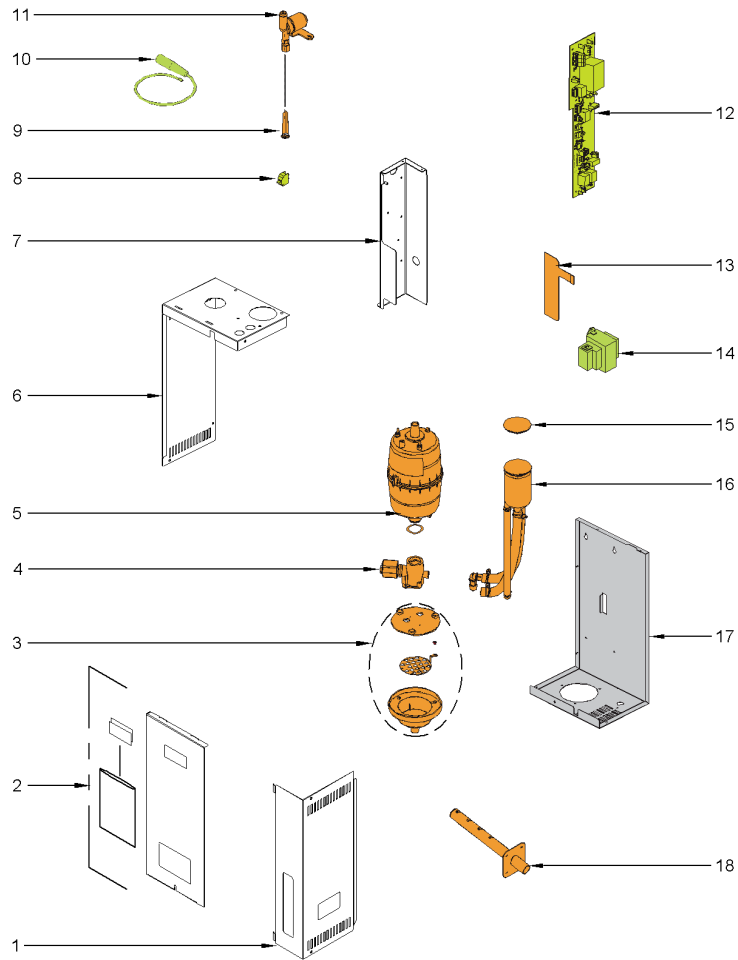

STEAM HUMIDIFIER
GENERAL ASSEMBLY

75011261

REV
A

All orderable Service Parts are identified for this product.
Parts that are not identified, will not be available to order.
This is a typical illustration. The unit in the field may not appear exactly as shown.

Part No.	Reference No.	Quantity	Description
5619RP	1	1	PANEL; ACCESS WITH SCREWS
5618RP	2	1	PANEL; FRONT WITH SCREW
5617RP	3	1	DRAIN; CUP ASSEMBY
5615RP	4	1	VALVE; DRAIN
PNL33622	6	1	PANEL, SIDE&TOP
PLT05928	7	1	PLATE; ELECTRICAL CHASSIS
5620RP	8	1	SWITCH; DOOR INTERLOCK
4529RP	9	1	VALVE; SADDLE
5614RP	10	1	WIRE; ELECTRODE ASSEMBLY
5616RP	11	1	VALVE; FILL WATER FEED
5626RP	12	1	BOARD; CONTROL, ON-OFF
5613RP	13	1	SWITCH; MEMBRANE
5627RP	14	1	TRANSFORMER; 40VA
5622RP	15	1	CAP; FILL CUP
5621RP	16	1	HOSE; FILL CUP SET
PNL33579	17	1	PANEL, BACK&BOTTOM
5623RP	18	1	TUBE; STEAM DISPERSION WITH SCREWS