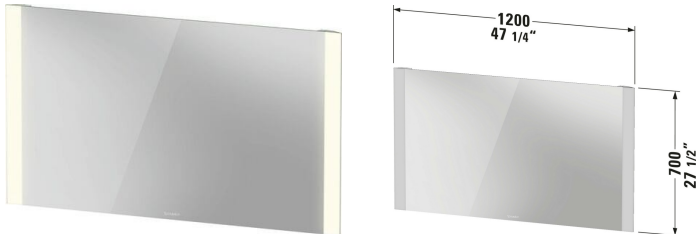

Light and mirror Mirror # LM7888D00006000

| < 47 1/4 " > |

Mirror	Dimension	Weight	Order number
White Matte, Version: Best, Illuminant: LED frame light fields Sidewise, 35 Watt, Light Activation Type: Sensor switch Bottom, Right, 4,000 Kelvin, Dimming function: Integrated, De-fogging system: Integrated, With automatic shut-off, LED light for sink area: Integrated, Service life of illuminant: > 30000 h, Replaceable Light: No, Energy efficiency class D, UL: Yes			
Colors			
M22 White High Gloss, Decor			
Variant			
40 Watt	47 1/4 "x1 3/8 "	22.046 lb	LM7888D00006000

All drawings contain the necessary measurements which are subject to standard tolerances. They are stated in inch & mm and are non-binding. Exact measurements, in particular for customized installation scenarios, can only be taken from the finished ceramic piece.