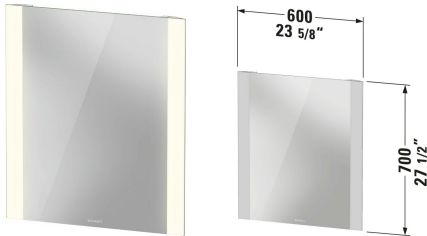

Light and mirror Mirror # LM7865000006000

|< 23 5/8 " >|

Mirror	Dimension	Weight	Order number
White Matte, Version: Good, Illuminant: LED frame light fields Sidewise, 20 Watt, Light Activation Type: Switch Outside, 4,000 Kelvin, Service life of illuminant: > 30000 h, Replaceable Light: No, Energy efficiency class D, UL: Yes			
Colors			
M22 White High Gloss, Decor			
Variant			
22 Watt, Light Activation Type: Switch, External Outside	23 5/8 "x1 3/8 "	11.023 lb	LM7865000006000