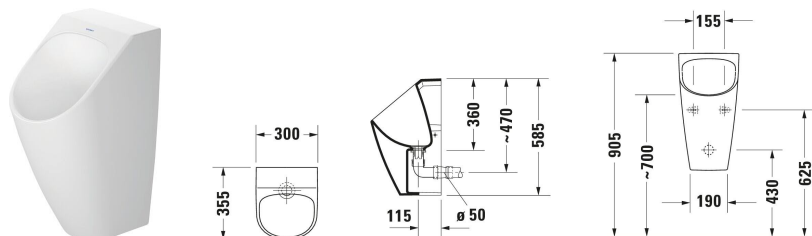

ME by Starck Waterless urinal Dry # 281430..00

| < 300 mm > |

Waterless urinal Dry	Dimension	Weight	Order number
waterless, Incl. mounting material			
Colors			
00 White Alpin 20 HygieneGlaze (an antibacterial ceramic glaze that provides almost indefinite effectiveness)			
Variant			
White High Gloss	300x585 mm	14.200 kg	281430..00
Infobox			
Not available in Wondergliss			
Accessory			
inspection key Care products	Ø 16 mm	0.02 kg	100344
Air trap Outlet drains	70 x 70 mm	0.2 kg	100342
Air trap Outlet drains	70 x 70 mm	0.07 kg	100384
Cleanser Capacity: 0,5 l	74 x 74 mm	0.6 kg	005062

All drawings contain the necessary measurements which are subject to standard tolerances. They are stated in mm and are non-binding. Exact measurements, in particular for customised installation scenarios, can only be taken from the finished piece.