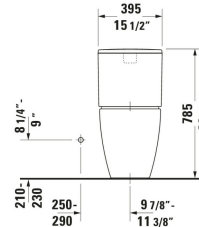

ME by Starck Toilet Bowl # 217101..00 / 217101..85 / 217101..00 / 217101..85

| < 14 5/8 " > |

Toilet Bowl	Dimension	Weight	Order number
28 ", elongated, Flush water quantity: 1.28/1.28 gal, Siphonic, Flushing rim: Closed, Outlet vertical, cUPC listed: Yes			
Colors			
00 White 20 HygieneGlaze (an antibacterial ceramic glaze that provides almost indefinite effectiveness)			
Variant			
♣ White High Gloss, Flush water quantity: 1.32/0.92 gal, WaterSense: Yes	14 5/8 "x17 1/8 "	101.413 lb	217101..00
White High Gloss, Flush water quantity: 1.28 gal, ADA: Yes	14 5/8 "x17 1/8 "	101.413 lb	217101..85
♣ White High Gloss, HygieneGlaze, Flush water quantity: 1.32/0.92 gal, WaterSense: Yes	14 5/8 "x17 1/8 "	101.413 lb	217101..00
White High Gloss, HygieneGlaze, Flush water quantity: 1.28 gal, WaterSense: Yes, ADA: Yes	14 5/8 "x17 1/8 "	101.413 lb	217101..85
Spare parts			
Installation Set	2 3/8 x 5 1/8 "	1.874 lb	001417
Suitable products			
Toilet Seat Slow close: Yes, Removable Seat, Hinge material: Stainless Steel, elongated, 14 5/8 x 19 1/4 "	14 5/8 x 19 1/4 "		006339
Toilet Tank Water connection position: Bottom left, Surface of push button: n/a, Concealed connection, 15 1/2 x 7 1/8 "	15 1/2 x 7 1/8 "		093820
Toilet Seat Slow close: No, Hinge material: Stainless Steel, elongated, 14 3/4 x 19 1/4 "	14 3/4 x 19 1/4 "		002021
Toilet Seat Slow close: Yes, Removable Seat, Hinge material: Stainless Steel, elongated, 14 3/4 x 19 1/4 "	14 3/4 x 19 1/4 "		002029
Two Piece Toilet Set items: Toilet Bowl, Toilet Tank: Article No.: 2171010000, 0938200001, elongated, Finish White High Gloss, Siphonic, Flushing rim: Closed, Trip lever placement: Top, Outlet: Closed, Flush water quantity: 1.32 gal/0.92 gal, Dual Flush, Water connection position: Bottom left, Trip lever placement: Top, 14 5/8 x 28 "	14 5/8 x 28 "		D42016