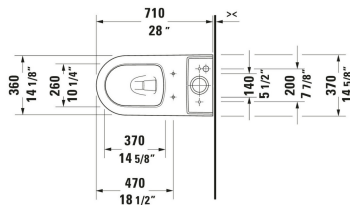

ME by Starck Toilet Bowl # 217101..00 / 217101..85 / 217101..00 / 217101..85

| < 14 5/8 " > |

Toilet Bowl	Dimension	Weight	Order number
28 ", elongated, Flush water quantity: 1.28/1.28 gal, Siphonic, Flushing rim: Closed, Outlet vertical, cUPC listed: Yes			
Colors			
00 White 20 HygieneGlaze (an antibacterial ceramic glaze that provides almost indefinite effectiveness)			
Variant			
♣ White High Gloss, Flush water quantity: 1.32/0.92 gal, WaterSense: Yes	14 5/8 "x17 1/8 "	101.413 lb	217101..00
White High Gloss, Flush water quantity: 1.28 gal, ADA: Yes	14 5/8 "x17 1/8 "	101.413 lb	217101..85
♣ White High Gloss, HygieneGlaze, Flush water quantity: 1.32/0.92 gal, WaterSense: Yes	14 5/8 "x17 1/8 "	101.413 lb	217101..00
White High Gloss, HygieneGlaze, Flush water quantity: 1.28 gal, WaterSense: Yes, ADA: Yes	14 5/8 "x17 1/8 "	101.413 lb	217101..85
Spare parts			
Installation Set	2 3/8 x 5 1/8 "	1.874 lb	001417
Suitable products			
Toilet Seat Slow close: Yes, Removable Seat, Hinge material: Stainless Steel, elongated, 14 5/8 x 19 1/4 "	14 5/8 x 19 1/4 "		006339
Toilet Tank Water connection position: Bottom left, Surface of push button: n/a, Concealed connection, 15 1/2 x 7 1/8 "	15 1/2 x 7 1/8 "		093820
Toilet Seat Slow close: No, Hinge material: Stainless Steel, elongated, 14 3/4 x 19 1/4 "	14 3/4 x 19 1/4 "		002021
Toilet Seat Slow close: Yes, Removable Seat, Hinge material: Stainless Steel, elongated, 14 3/4 x 19 1/4 "	14 3/4 x 19 1/4 "		002029
Two Piece Toilet Set items: Toilet Bowl, Toilet Tank: Article No.: 2171010000, 0938200001, elongated, Finish White High Gloss, Siphonic, Flushing rim: Closed, Trip lever placement: Top, Outlet: Closed, Flush water quantity: 1.32 gal/0.92 gal, Dual Flush, Water connection position: Bottom left, Trip lever placement: Top, 14 5/8 x 28 "	14 5/8 x 28 "		D42016