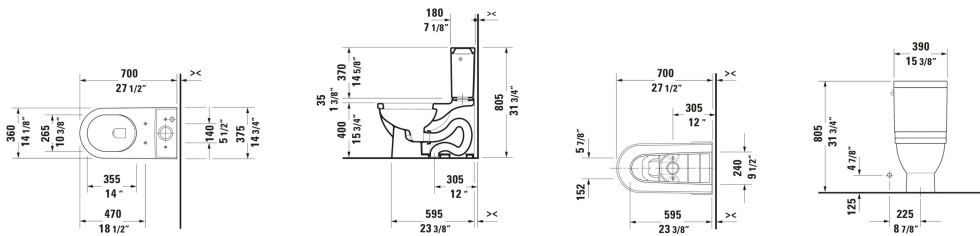

Starck 3 Toilet Bowl # 212501..00 / 212501..00

| < 14 3/4 " > |

Toilet Bowl	Dimension	Weight	Order number
27 1/2 ", elongated, Flush water quantity: 1.28/1.28 gal, Siphonic, Flushing rim: Closed, Outlet vertical, cUPC listed: Yes			
Colors			
00 White 20 HygieneGlaze (an antibacterial ceramic glaze that provides almost indefinite effectiveness)			
Variant			
White High Gloss, Flush water quantity: 1.28 gal, WaterSense: Yes	14 3/4 "x17 1/8 "	85.760 lb	212501..00
White High Gloss, HygieneGlaze, Flush water quantity: 1.28 gal, WaterSense: Yes	14 3/4 "x17 1/8 "	85.760 lb	212501..00
Spare parts			
Installation Set	2 3/8 x 5 1/8 "	1.874 lb	001417
Suitable products			
Toilet Tank Includes mechanism, Single Flush, Water connection position: Bottom left 15/16 inches, Trip lever placement: Left, Right, Surface of push button: Chrome, Concealed connection, cUPC listed: Yes, 15 3/8 x 7 1/8 "	15 3/8 x 7 1/8 "		092040
Toilet Seat Open front, elongated, 14 3/8 x 19 1/8 "	14 3/8 x 19 1/8 "		006431
Toilet Seat Slow close, Open front, elongated, 14 3/8 x 19 1/8 "	14 3/8 x 19 1/8 "		006439
Toilet Seat Slow close: No, Hinge material: Stainless Steel, elongated, 14 5/8 x 19 5/8 "	14 5/8 x 19 5/8 "		006332
Toilet Seat Slow close: Yes, Removable Seat, Hinge material: Stainless Steel, elongated, 14 5/8 x 19 1/4 "	14 5/8 x 19 1/4 "		006339

All drawings contain the necessary measurements which are subject to standard tolerances. They are stated in inch & mm and are non-binding. Exact measurements, in particular for customized installation scenarios, can only be taken from the finished ceramic piece.