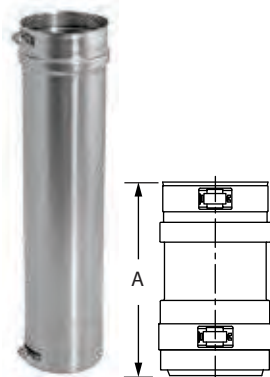

Smith GV-100 Appliance Adapter

SIZE	ORDER #	STOCK #	A
4"	FSA-SMITH4	810004064	18"