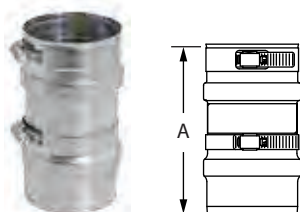

Heatfab-to-FasNSeal Appliance Adapter

SIZE	ORDER #	STOCK #	A	SIZE	ORDER #	STOCK #	A
3"	FSA-HFA3	810004032	6"	7"	FSA-HFA7	810004036	6"
4"	FSA-HFA4	810004033	6"	8"	FSA-HFA8	810004037	6"
5"	FSA-HFA5	810004034	6"	9"	FSA-HFA9	810004038	6"
6"	FSA-HFA6	810004035	6"	10"	FSA-HFA10	810006988	6"