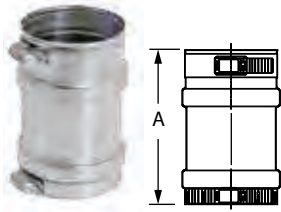

Universal Appliance Adapter

SIZE	ORDER #	STOCK #	A	SIZE	ORDER #	STOCK #	A
3"	FSAAU3	810003966	5 3/8"	9"	FSAAU9	810003982	5 3/8"
4"	FSAAU4	810003970	5 3/8"	10"	FSAAU10	810003984	5 3/8"
5"	FSAAU5	810003972	5 3/8"	12"	FSAAU12	810003987	5 3/8"
6"	FSAAU6	810003974	5 3/8"	14"	FSAAU14	810003990	5 3/8"
7"	FSAAU7	810003977	5 3/8"	16"	FSAAU16	810003992	5 3/8"
8"	FSAAU8	810003980	5 3/8"