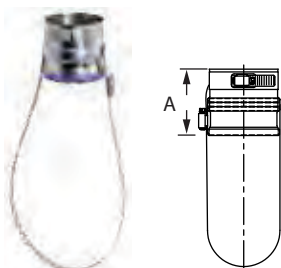

Weil McLain GV Model Appliance Adapter

SIZE	ORDER #	STOCK #	A
3"	FSA-WEIL-GV3	810004070	4 1/2"

Weil McLain Tee Appliance Adapter

SIZE	ORDER #	STOCK #	A	B
3"	FSA-WEIL-GVTEE3	810004071	5"	7 3/16"

Weil McLain CG Series & Williamson Thermoflow GWI Series Appliance Adapter