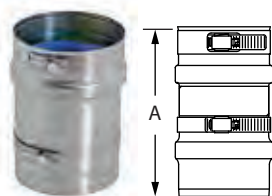

Aerco International Appliance Adapter

SIZE	ORDER #	STOCK #	A
6"	FSA-AE6	810004022	11 1/5"
8"	FSA-AE8	810004023	11 1/5"

Laars Endurance Series Appliance Adapter

SIZE	ORDER #	STOCK #	A
3"	FSA-B3	810004024	4 1/5"
4"	FSA-B4	810004025	4 1/5"

Elbow Appliance Adapter

SIZE	ORDER #	STOCK #	A
3"	FSA-ELB3	810004026	6 1/2"
4"	FSA-ELB4	810004027	6 1/2"

Fulton Boiler Appliance Adapter

SIZE	ORDER #	STOCK #	A
4"	FSA-F4	810004028	4 9/16"
6"	FSA-F6	810004029	4 9/16"