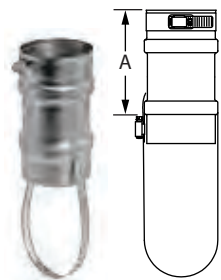

Weil McLain GV Model Appliance Adapter

SIZE	ORDER #	STOCK #	A
3"	FSA-WEIL-GV3	810004070	4 1/2"