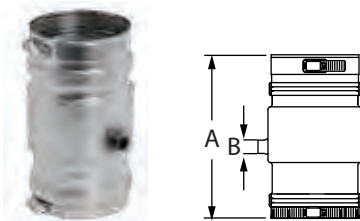

Universal Appliance Adapter w/ Condensate Drain

SIZE	ORDER #	STOCK #	A	B
3"	FSAAUCD03	810007011	7 7/16"	5/8"
4"	FSAAUCD04	810003968	7 7/16"	5/8"