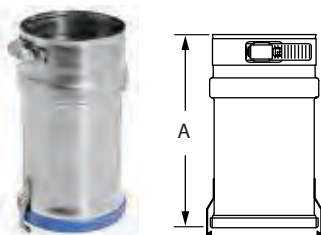

Dunkirk XEB Series & Pennco FSB Series Appliance Adapter

SIZE	ORDER #	STOCK #	A
3"	FSAMETEK3	810004048	6"