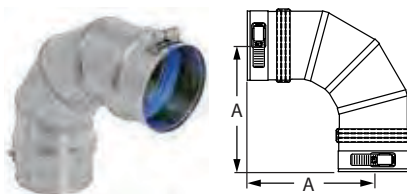

Aerco International Appliance Adapter

SIZE	ORDER #	STOCK #	A
6"	FSA-AE6	810004022	11 1/5"
8"	FSA-AE8	810004023	11 1/5"

Laars Endurance Series Appliance Adapter

SIZE	ORDER #	STOCK #	A
3"	FSA-B3	810004024	4 1/5"
4"	FSA-B4	810004025	4 1/5"

Elbow Appliance Adapter

SIZE	ORDER #	STOCK #	A
3"	FSA-ELB3	810004026	6 1/2"
4"	FSA-ELB4	810004027	6 1/2"

Fulton Boiler Appliance Adapter

SIZE	ORDER #	STOCK #	A
4"	FSA-F4	810004028	4 9/16"
6"	FSA-F6	810004029	4 9/16"