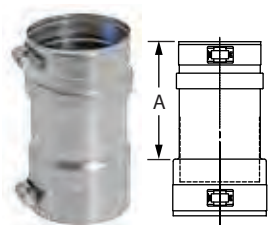

Triangle Delta Series Appliance Adapter

SIZE	ORDER #	STOCK #	A
3"	FSA-TR3	810004065	4"