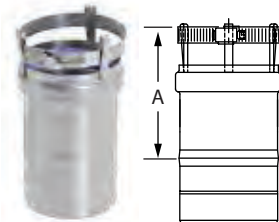

SIZE	ORDER #	STOCK #	A
3"	FSA-PV3	810004057	3"

PVC to FasNSeal Appliance Adapter

SIZE	ORDER #	STOCK #	A
3"	FSA-PVC3	810004020	5 1/2"
4"	FSA-PVC4	810004021	5 1/2"

Rheem/Ruud RTG & Paloma PTG/PH Series Appliance Adapter