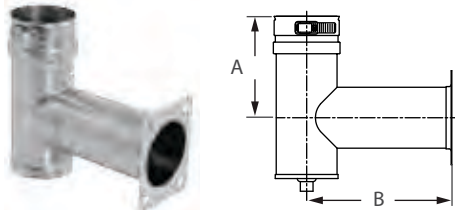

Weil McLain Tee Appliance Adapter

SIZE	ORDER #	STOCK #	A	B
3"	FSA-WEIL-GVTEE3	810004071	5"	7 3/16"