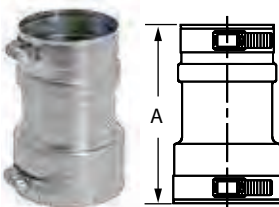

SIZE	ORDER #	STOCK #	A
3"	FSA-PV3	810004057	3"

PVC to FasNSeal Appliance Adapter

SIZE	ORDER #	STOCK #	A
3"	FSA-PVC3	810004020	5 1/2"
4"	FSA-PVC4	810004021	5 1/2"

Rheem/Ruud RTG & Paloma PTG/PH Series Appliance Adapter