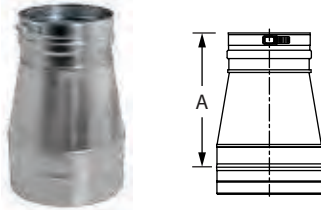

Tapered Patterson Kelly Mach Series Appliance Adapter

SIZE	ORDER #	STOCK #	A
6"	FSA-PKT6	810004055	8"