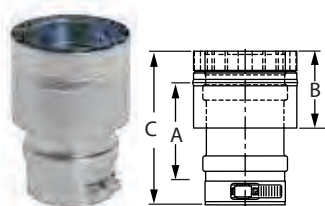

Universal Appliance Adapter w/ Condensate Drain

SIZE	ORDER #	STOCK #	A	B
3"	FSAAUCD03	810007011	7 7/16"	5/8"
4"	FSAAUCD04	810003968	7 7/16"	5/8"

Universal Appliance Adapter w/ Condensate Drain and Back Flow Preventer

SIZE	ORDER #	STOCK #	A	B
4"	FSAAUDBFP04	810003969	11"	5/8"

W2 Appliance Adapter

SIZE	ORDER #	STOCK #	A	B	C
3"	W2-AA3	810003994	4 4/5"	3"	6"
4"	W2-AA4	810003996	4 4/5"	3"	6"
5"	W2-AA5	810003998	4 4/5"	3"	6"
6"	W2-AA6	810004000	4 4/5"	3"	6"
7"	W2-AA7	810004002	4 4/5"	3"	6"
8"	W2-AA8	810004005	4 4/5"	3"	6"
9"	W2-AA9	810004006	4 4/5"	3"	6"
10"	W2-AA10	810004008	4 4/5"	3"	6"
12"	W2-AA12	810004010	4 4/5"	3"	6"
14"	W2-AA14	810004012	4 4/5"	3"	6"
16"	W2-AA16	810004014	4 4/5"	3"	6"