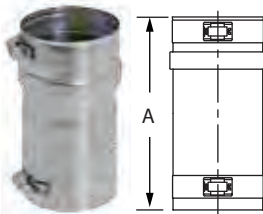

Peerless & Lochinvar Appliance Adapter

SIZE	ORDER #	STOCK #	A
3"	FSA-PSC/DE3	810004056	6"