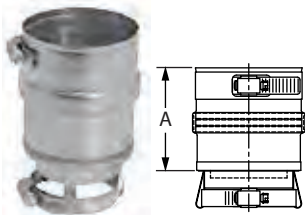

SIZE	ORDER #	STOCK #	A
3"	FSA-PV3	810004057	3"

PVC to FasNSeal Appliance Adapter

SIZE	ORDER #	STOCK #	A
3"	FSA-PVC3	810004020	5 1/2"
4"	FSA-PVC4	810004021	5 1/2"

Rheem/Ruud RTG & Paloma PTG/PH Series Appliance Adapter