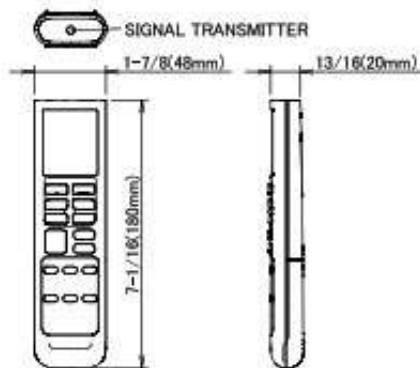

THE MARK (→) SHOWS PIPING DIRECTION

## BLADE ANGLE