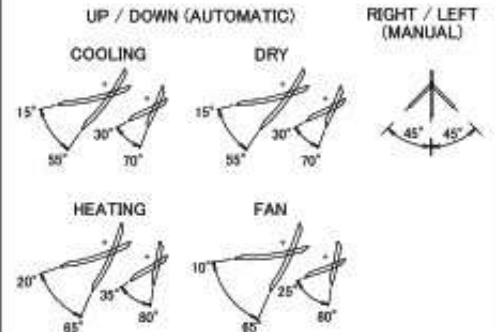

THE MARK (→) SHOWS PIPING DIRECTION

## BLADE ANGLE

## STANDARD LOCATIONS OF WALL HOLES