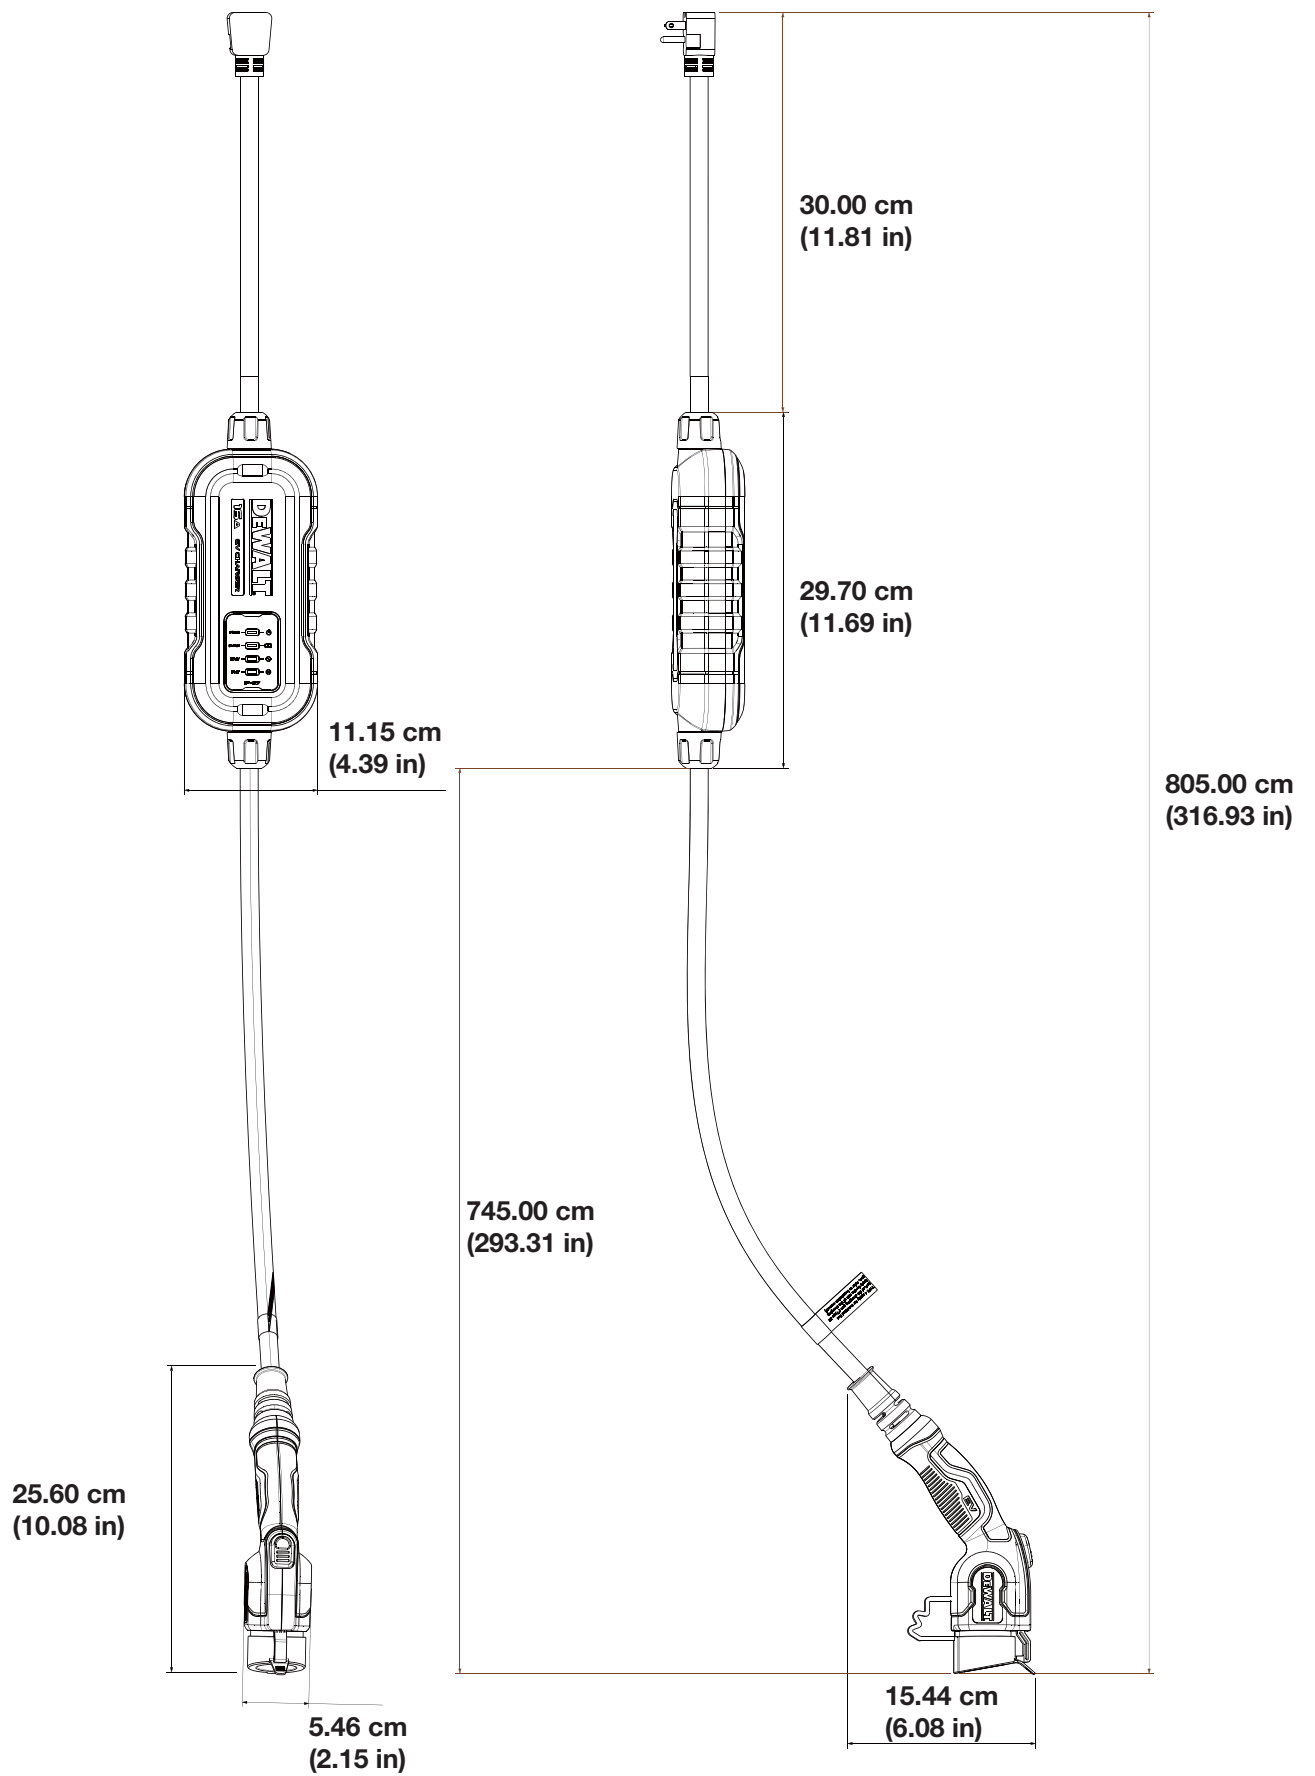

DEWALT®

EV CHARGER

SPECIFICATIONS

DXPAEV016

16 Amp Portable Electric Vehicle Charger

Connector And Electrical

Input Cord	NEMA 6-20, 5-15 adapter
AC Power Output Rating	Maximum 3.84kW (240V AC * 16A).
AC Power Input Rating	120V/ 240V AC 60 Hz @ 12A, 16A
Required Service Panel Breaker	Dedicated Dual Pole rated for 125% of maximum load (ex: 20A breaker for 16A output)
Service Panel GFCI	External GFCI may conflict with internal GFCI (CCID). For hardwired installations, use a non-GFCI circuit breaker.
Power Wiring	30.00 cm (11.81 in)
Charging Cable Length	25 ft (750.00 cm/295.28 in)
Connector Type	SAE J1772 standard compliant

Safety And Connectivity Feature

Ground Fault Detection	20 mA CCID with auto retry
Open Safety Ground Detection	Continuously monitors presence of safety (green wire) ground connection
Plug-Out Detection	Power terminated per SAE J1772 specifications

Indicators

Fault Indicator per UL	Yes
Status LED	Yes

Installation

Outdoor Installation	Insert 6-20 or use 5-15 adapter, plug into the wall socket
----------------------	--

IF YOU HAVE ANY QUESTIONS OR COMMENTS ABOUT THIS DEWALT TOOL, CALL US TOLL FREE AT
SI TIENE ALGUNA PREGUNTA O COMENTARIO SOBRE ESTA HERRAMIENTA DEWALT, LLÁMENOS GRATUITAMENTE AL
SI VOUS AVEZ DES QUESTIONS OU DES COMMENTAIRES SUR CET OUTIL DEWALT, APPELEZ-NOUS SANS FRAIS AU