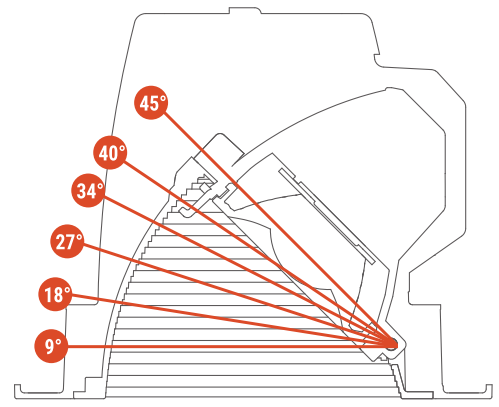

HALO

RLS Slope Series

4-inch & 6-inch

Canless Adjustable Downlight

The perfect solution for sloped ceilings. The internal adjustment mechanism tilts to aim light downward regardless of ceiling angle.

4-inch, Matte White
RLS4099FS1EWHDMR

4-inch, Matte Black
RLS4099FS1EMBDMR

6-inch, Matte White
RLS6159FS1EWHDMR

6-inch, Matte Black
RLS6159FS1EMBDMR

Product Features

- Round 4" & 6" Canless LED Adjustable Downlights
- Adjusts to direct light straight down from 9° to 45° sloped ceilings (2/12 to 12/12)
- Suitable for remodel installations (For new construction, use with canless mounting frames/plates)
- Fixture and remote junction box install in 2x4/2x6 framing and are rated for IC (insulation contact) or non-IC applications (no housing required)
- Lens & Trim: Recessed baffle trim, integrated optic
- 5-Color Field-SeleCCTable™: 2700K, 3000K, 3500K, 4000K, 5000K; 90+ CRI
- 4"–900 or 6"–1600 lumens (nominal)
- Dims to 5% (phase cut LE/TE); 120V input
- Meets AIR-TITE and code compliance for additional energy savings
- 50,000 hrs of maintenance-free operation in damp or wet locations
- 5-year warranty

LEARN MORE

Refer to ENERGY STAR® Certified Products List. Can be used to comply with California Title 24 High Efficacy requirements. Certified to California Appliance Efficiency Database under JAB.

Adjustment mechanism tilts to 6 of the most common ceiling angles.