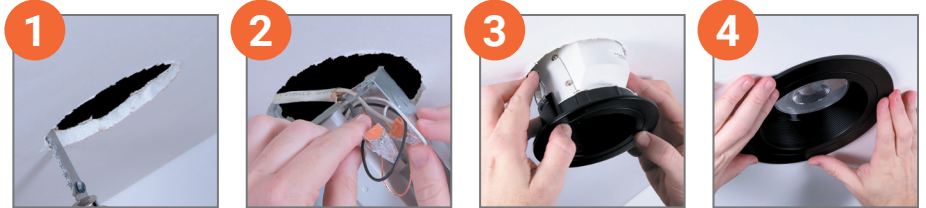

HALO

RLS Slope Series

4-inch & 6-inch

Canless Adjustable Downlight

The perfect solution for sloped ceilings. The internal adjustment mechanism tilts to aim light downward regardless of ceiling angle.

4-inch, Matte White
RLS4099FS1EWHDMR

4-inch, Matte Black
RLS4099FS1EMBDMR

6-inch, Matte White
RLS6159FS1EWHDMR

6-inch, Matte Black
RLS6159FS1EMBDMR

Product Features

- Round 4" & 6" Canless LED Adjustable Downlights
- Adjusts to direct light straight down from 9° to 45° sloped ceilings (2/12 to 12/12)
- Suitable for remodel installations (For new construction, use with canless mounting frames/plates)
- Fixture and remote junction box install in 2x4/2x6 framing and are rated for IC (insulation contact) or non-IC applications (no housing required)
- Lens & Trim: Recessed baffle trim, integrated optic
- 5-Color Field-SeleCCTable™: 2700K, 3000K, 3500K, 4000K, 5000K; 90+ CRI
- 4"–900 or 6"–1600 lumens (nominal)
- Dims to 5% (phase cut LE/TE); 120V input
- Meets AIR-TITE and code compliance for additional energy savings
- 50,000 hrs of maintenance-free operation in damp or wet locations
- 5-year warranty

LEARN MORE

Refer to ENERGY STAR® Certified Products List. Can be used to comply with California Title 24 High Efficacy requirements. Certified to California Appliance Efficiency Database under JAB.

Adjustment mechanism tilts to 6 of the most common ceiling angles.

EASY CANLESS INSTALLATION

Mounts directly to ceiling

5 seleCCTable™ colors

SeleCCTable™ technology puts flexibility at your fingertips. Choose from a range of color temperatures using the switch on the remote junction box.