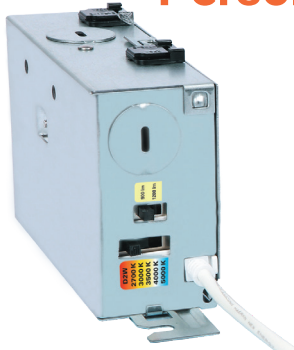

Personalize Your Lighting

5
seleCCTable
colors

dim-to-warm
option included

Select the perfect color temperature for your space with 5 options from soft white (2700K) to daylight (5000K) or the dim-to-warm setting.

selectable
lumens

Choose between 2 lumen options (600-900) depending on your ceiling height or desired light level.