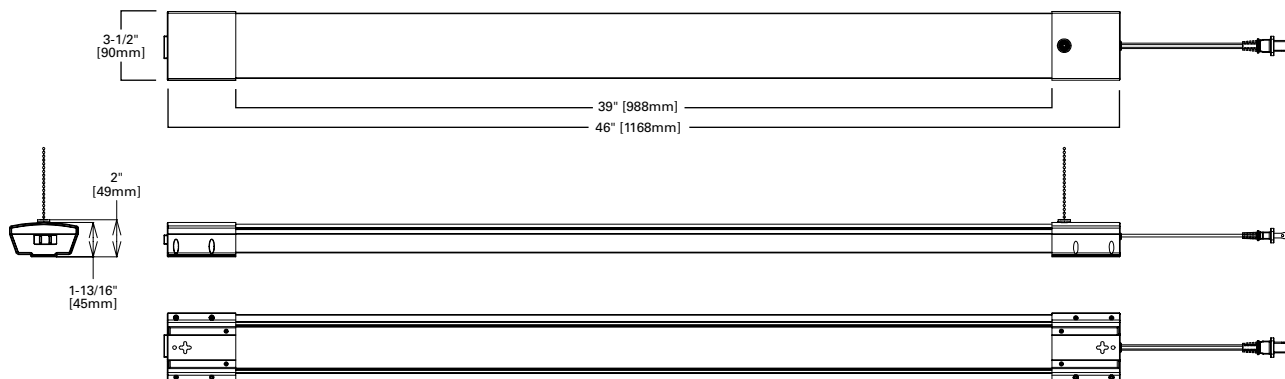

Dimensional and Mounting Details