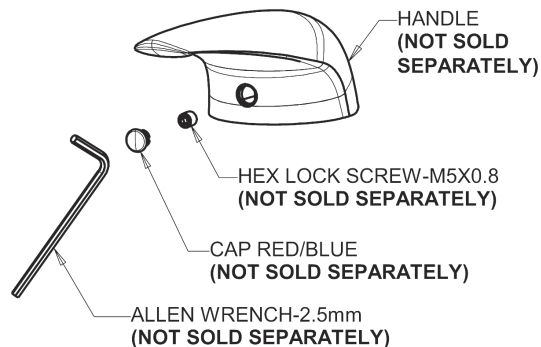

Repair Parts

410-T41E2805ABCP

Deck-mounted manual faucet with built-in ASSE 1070 compliant scald protection

CHICAGO FAUCETS®

Geberit Group

410 Series Single-Hole, Single-Lever

Base Parts:

4-1/4" Lever Handle
420-030KJKCP

0.5 GPM (1.9 L/min) Vandal Proof Econo-Flo Non-Aerating Spray
E2805JKABCP

Ceramic Cartridge, Volume and Temperature Control
420-X41KJKABNF

For Technical Assistance:

Phone: 800-TEC-TRUE (832-8783)

Email: techsupport.us@chicagofaucets.com