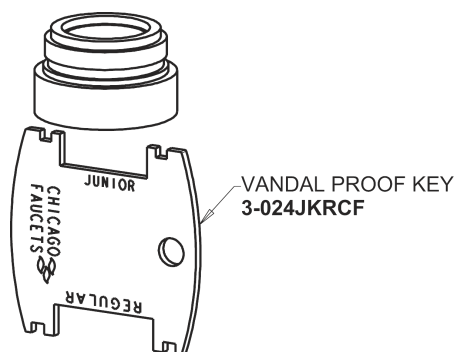

Repair Parts

410-T41E2805ABCP

Deck-mounted manual faucet with built-in ASSE 1070 compliant scald protection

CHICAGO FAUCETS®

Geberit Group

410 Series Single-Hole, Single-Lever

Base Parts:

4-1/4" Lever Handle
420-030KJKCP

0.5 GPM (1.9 L/min) Vandal Proof Econo-Flo Non-Aerating Spray
E2805JKABCP

Ceramic Cartridge, Volume and Temperature Control
420-X41KJKABNF

For Technical Assistance:

Phone: 800-TEC-TRUE (832-8783)

Email: techsupport.us@chicagofaucets.com