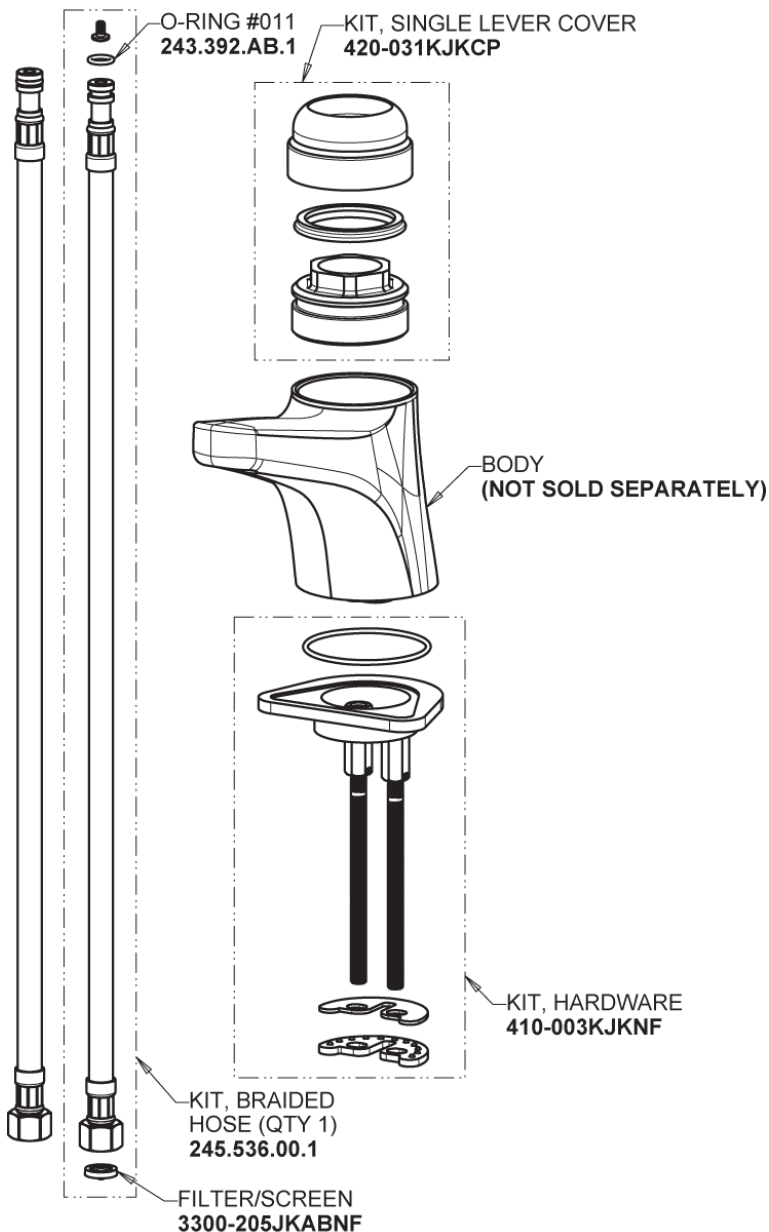

Repair Parts

410-T41E2805ABCP

Deck-mounted manual faucet with built-in ASSE 1070 compliant scald protection

CHICAGO FAUCETS®

Geberit Group

410 Series Single-Hole, Single-Lever

Base Parts:

4-1/4" Lever Handle
420-030KJKCP

0.5 GPM (1.9 L/min) Vandal Proof Econo-Flo Non-Aerating Spray
E2805JKABCP

Ceramic Cartridge, Volume and Temperature Control
420-X41KJKABNF

For Technical Assistance:

Phone: 800-TEC-TRUE (832-8783)

Email: techsupport.us@chicagofaucets.com