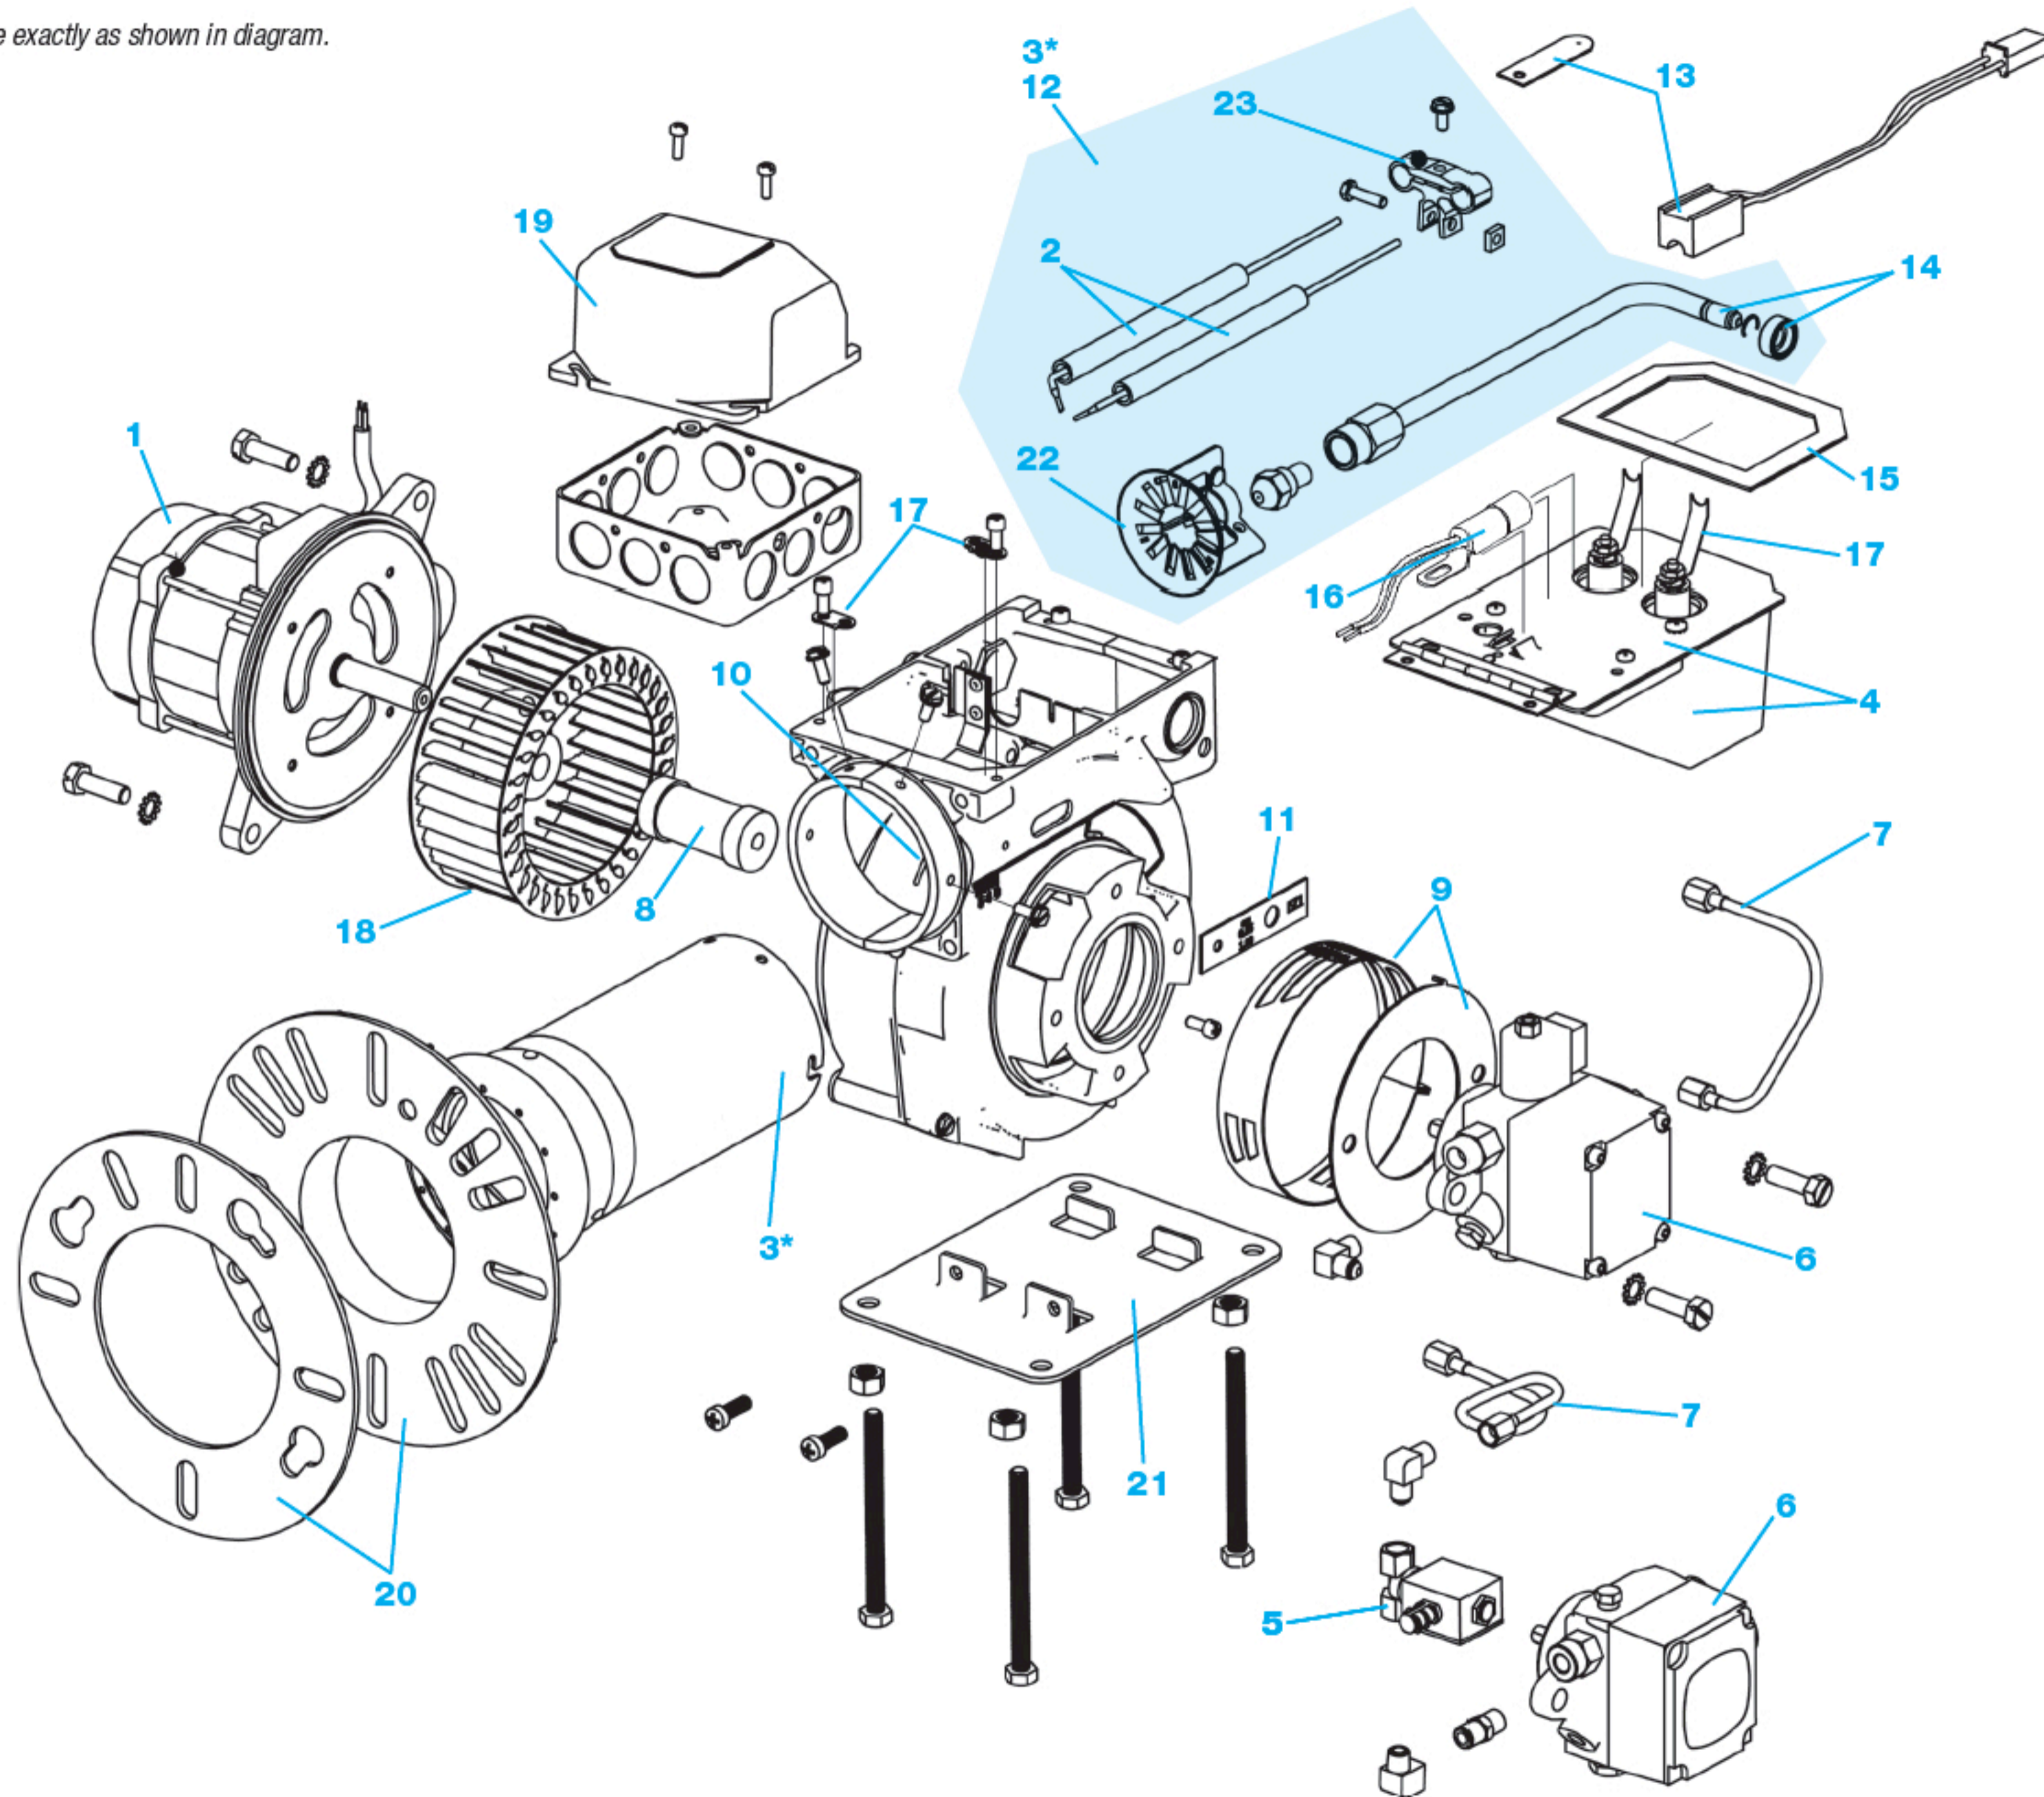

EZ Oil Burners

Note: Parts may not be exactly as shown in diagram.

*3 includes selected air tube and combustion head assembly

EZ Oil Burners

ITEM	PART NO.	DESCRIPTION	EZ1	EZ2	EZ3
1	98022S	1/6HP PSC Motor, 48 M Frame	•	•	•
2	82750S	Electrode set (2), – 4", 5-3/4" OAL	•		
	82768S	Electrode set (2), – 5", 6-3/4" OAL	•	•	•
	82776S	Electrode set (2), – 7", 8-3/4" OAL	•	•	•
	82784S	Electrode set (2), – 9", 10-3/4" OAL	•	•	•
	82792S	Electrode set (2), – 11", 12-3/4" OAL	•	•	•
3	78071S	EZ1 5" Air Tube/Combustion Head Assy	•		
	78089S	EZ1 7" Air Tube/Combustion Head Assy	•		
	78105S	EZ1 9" Air Tube/Combustion Head Assy	•		
	78113S	EZ1 11" Air Tube/Combustion Head Assy	•		
	84764S	EZ2/3 5" Air Tube/Combustion Head Assy		•	•
	84772S	EZ2/3 7" Air Tube/Combustion Head Assy		•	•
	84780S	EZ2/3 9" Air Tube/Combustion Head Assy		•	•
	84798S	EZ2/3 11" Air Tube/Combustion Head Assy		•	•
4	41000S	110V Ignitor	•	•	•
	41000SOCAS	110V Ignitor on Baseplate	•	•	•
5	SVC10FFS	Oil Valve	•	•	•
	98289S	Oil Valve Kit with fittings	•	•	•
6	22996S	Fuel Unit A2VA-7116	•	•	•
	98750S	Fuel Unit A2VA-3006 with solenoid	•	•	•
	27813B20S	Fuel Unit A2VA-7116 B20	•	•	•
	98750B20S	Fuel Unit A2VA-3006 B20 with solenoid	•	•	•
7	34397S	Oil line kit (incl. all oil lines)	•	•	•
	34470S	Oil line for Pump to Combustion Head	•	•	•
8	75564S	Fuel Unit Coupling	•	•	•
9	98055S	EZ1 Airband/Air Shutter Kit	•		
	98087S	EZ2 Airband/Air Shutter Kit		•	
	98096S	EZ3 Airband/Air Shutter Kit			•
10	98059AS	Augmentor, rivet & washer kit	•	•	•
11	81570S	Head bar kit (7 bars & screw)	•		
	84715S	Head bar kit (4 bars & screw)		•	
	86389S	Head bar kit (3 bars & screw)			•