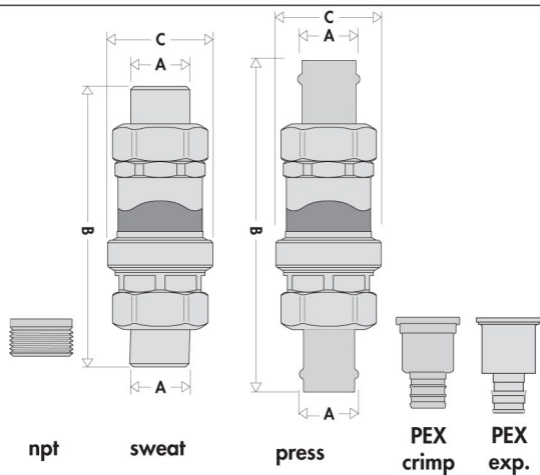

Dimensions

Code	A	B	C	Weight (lb)
127341AF...	½" npt male	5 13/16"	1 9/16"	1.0
127349AF...	½" sweat	4 ¼"		0.8
127346AF...	½" press	5 1/8"		1.0
127347AF..	½" PEX crimp	6 ¼"		1.0
127342AF..	½" PEX expansion	6 3/8"		1.0
127351AF...	¾" npt male	5"		1.0
127359AF...	¾" sweat	4 13/16"		0.8
127356AF...	¾" press	5 5/8"		1.0
127357AF..	¾" PEX crimp	6 5/16"		1.0
127352AF..	¾" PEX expansion	7 1/16"		1.0
127361AF...	1" npt male	5 5/8"		1.2
127369AF...	1" sweat	6"		1.0
127366AF...	1" press	5 13/16"		1.3
127367AF...	1" PEX crimp	6 3/8"		1.3
127362AF...	1" PEX expansion	7 3/8"	1.3	