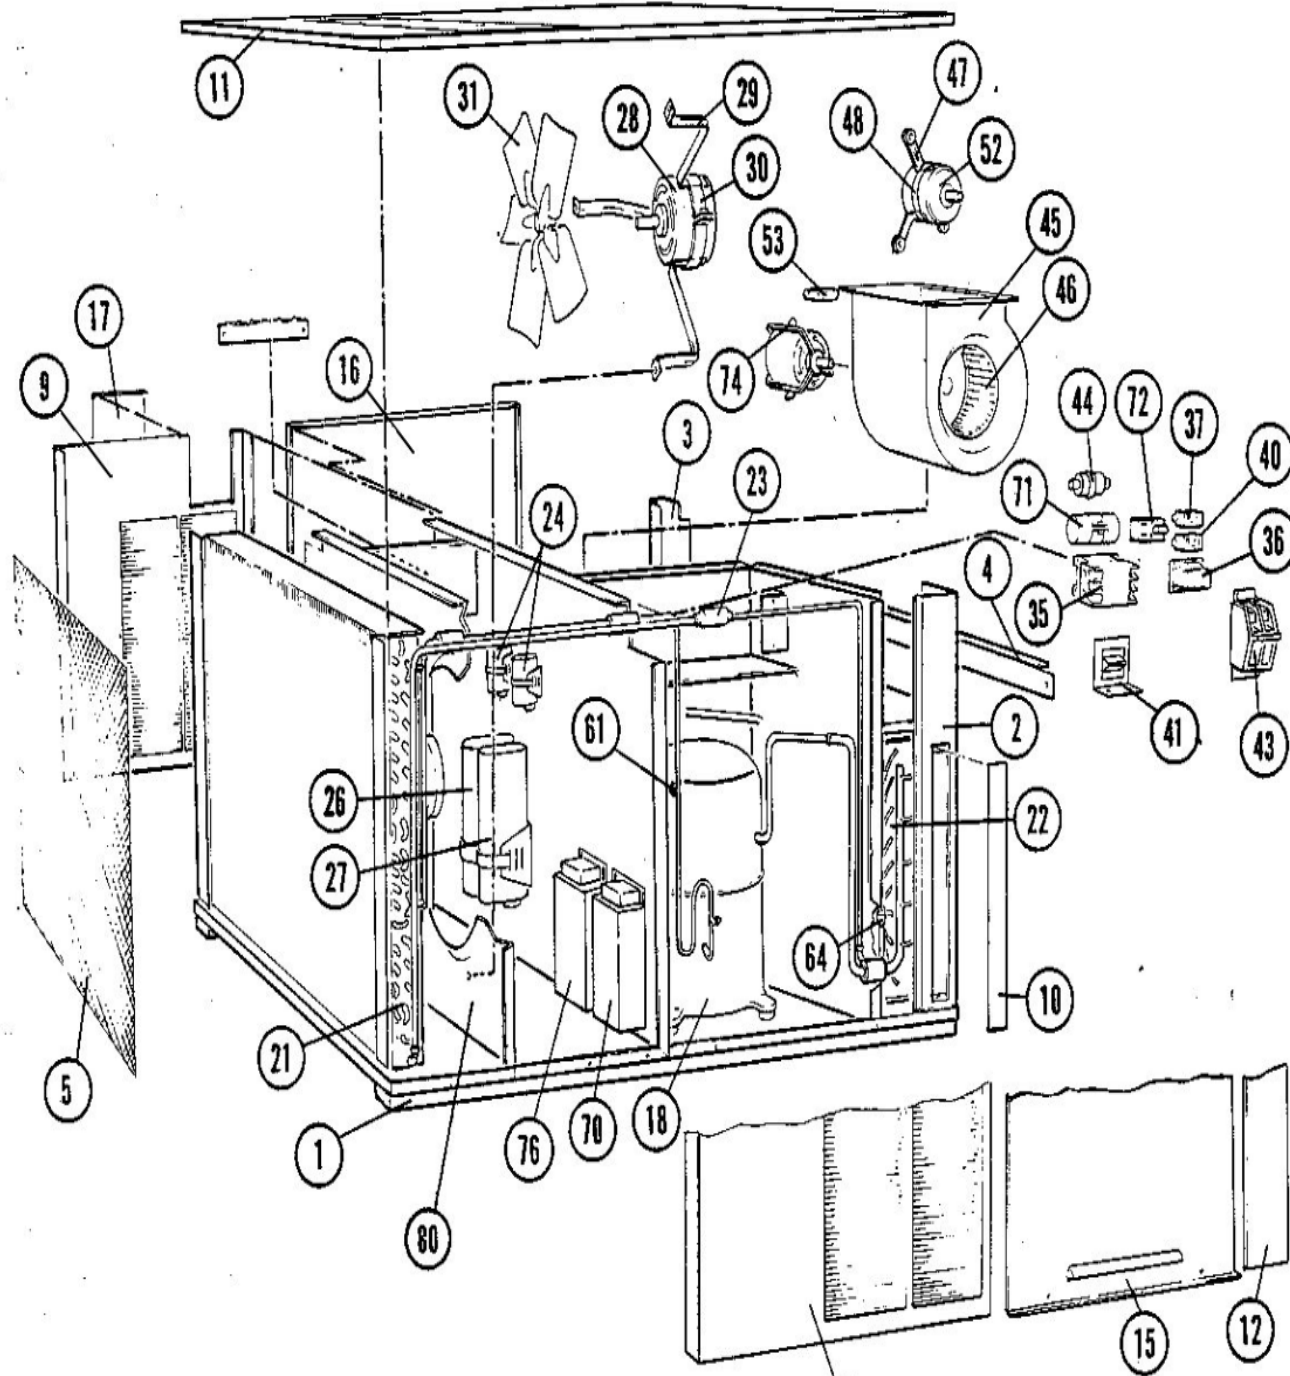

CHA9/MCHA9 SERIES
MAY 7, 1985

Revision Number - 5

BLOWER PARTS

Callout	Name	Quantity	Description
	PLATE-CUTOFF Cat #: 34C59 Model/Part #: LB-75706DA	1	PLATE-CUT OFF ASSY
45	HOUSING-BLOWER Cat #: 94G65 Model/Part #: LB-43433BH	1	HOUSING-BLOWER
46	WHEEL-BLOWER Cat #: 10G44 Model/Part #: 57A6701	1	"1/2""BORE,11-1/2""X 9-5/8""
47	ARM-MOTOR MOUNT Cat #: 32865 Model/Part #: P-8-9500	3	ARM-MOTOR MTG
48	BAND-MOTOR Cat #: LB-75126D Model/Part #: LB-75126D	1	FORM MOTOR BAND *
52	MOTOR-BLOWER Cat #: 32909 Model/Part #: P-8-10431	1	"1/2HP,1075RPM,208- 230/60/1 (CHA9)"
53	CAPACITOR Cat #: 81A39 Model/Part #: 81A3901	1	"7MFD,370VAC(CHA9)"

CABINET PARTS

Callout	Name	Quantity	Description
	DIVIDER Cat #: LB-32461B Model/Part #: LB-32461B	1	I.D. BLO SECT(CHA9)
	PANEL Cat #: LB-43309CB Model/Part #: LB-43309CB	1	ORIFICE
	COVER-CONTROL BOX Cat #: 57C61 Model/Part #: LB-43458C	1	COVER-BOX
	ANGLE Cat #: 83C61 Model/Part #: LB-44289C	1	COIL PROTECTION
	BRACKET Cat #: LB-45278D Model/Part #: LB-45278D	1	ELEMENT SUPPORT
	FILTER Cat #: 30335 Model/Part #: P-8-7822	1	"16"" X 25"" X 1"",SLAB"