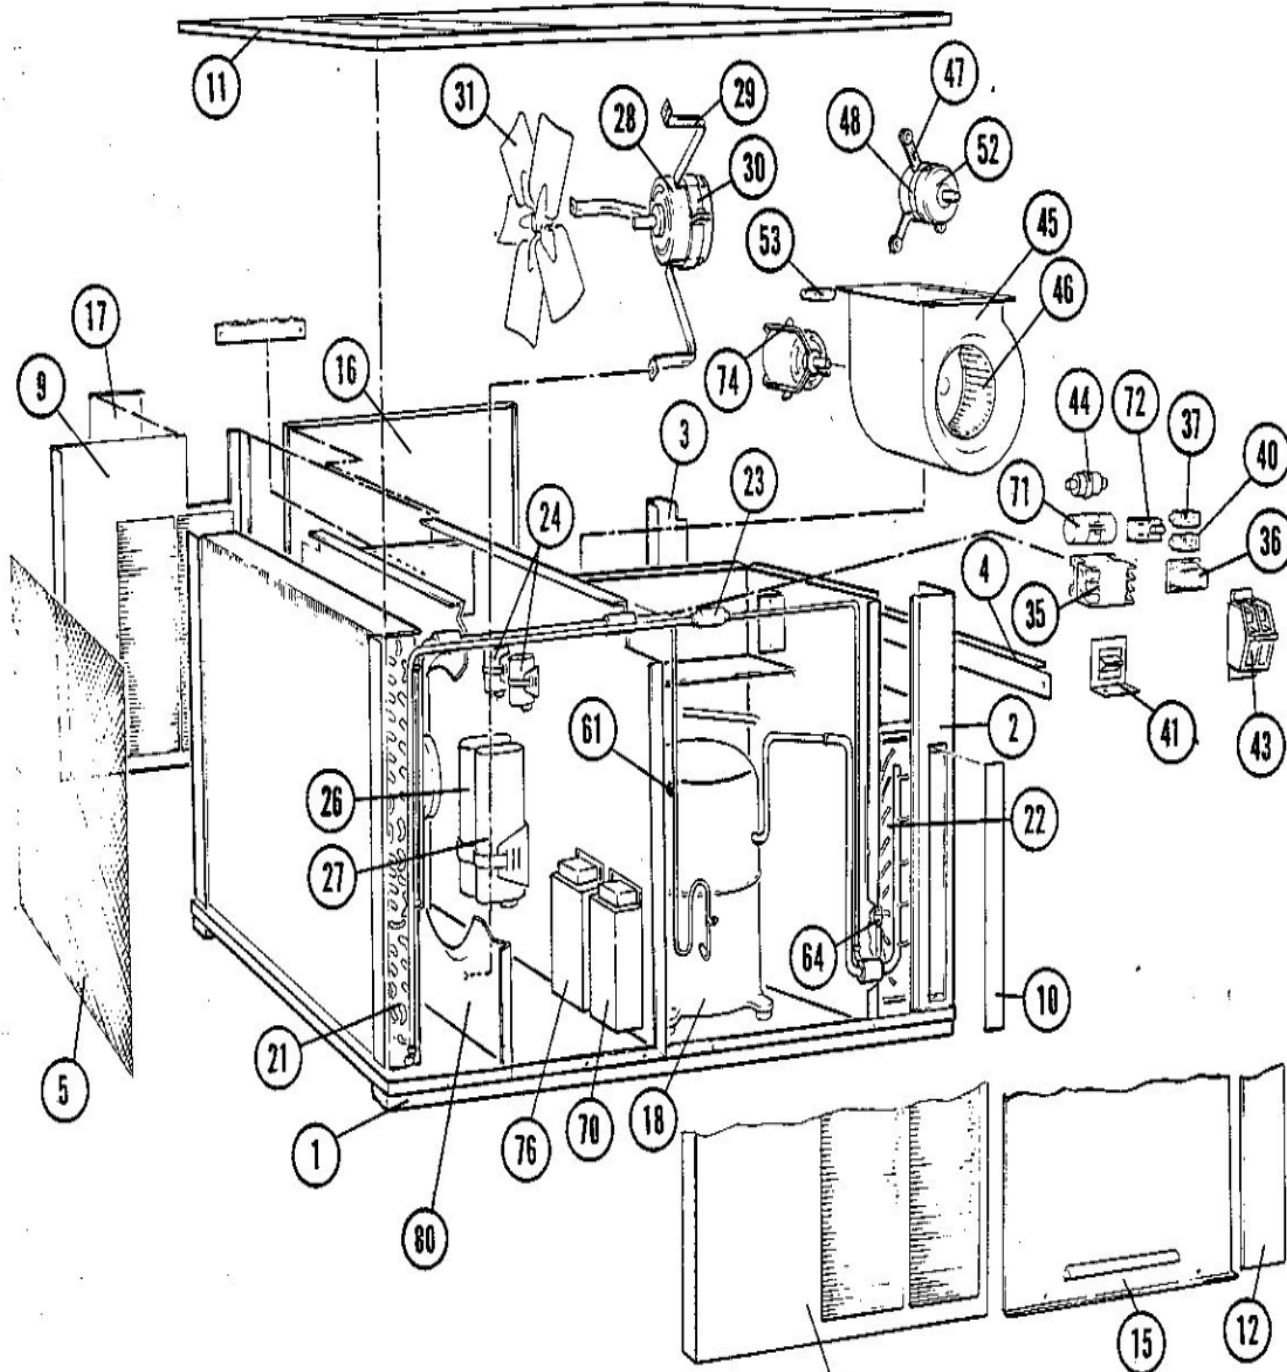

CHA9/MCHA9 SERIES
MAY 7, 1985

Revision Number - 2

BLOWER PARTS

Callout	Name	Quantity	Description
	PLATE-CUTOFF Cat #: 56A47 Model/Part #: LB-43447C	1	PLATE-CUTOFF
45	HOUSING-BLOWER Cat #: 21893 Model/Part #: LB-43433BB	1	BLOWER HOUSING
46	WHEEL-BLOWER Cat #: 21706 Model/Part #: P-5-217	1	"1/2" BORE, 10-5/8" X 9-1/2"
47	ARM-MOTOR MOUNT Cat #: 32865 Model/Part #: P-8-9500	3	ARM-MOTOR MTG
48	BAND-MOTOR Cat #: LB-75126D Model/Part #: LB-75126D	1	FORM MOTOR BAND *
52	MOTOR-BLOWER Cat #: 32804 Model/Part #: P-8-10615	1	"1/3HP, 1075RPM, 208-230/60/1 (CHA9)"
52	MOTOR-BLOWER Cat #: 36A18 Model/Part #: P-8-10790	1	"3/4HP, 1625RPM, 208-230/60/1 (MCHA9)"
53	CAPACITOR Cat #: 81A39 Model/Part #: 81A3901	1	"7MFD, 370VAC (CHA9)"
53	CAPACITOR Cat #: 81A40 Model/Part #: 81A4001	1	"10MFD, 370VAC (MCHA9)"

CABINET PARTS

Callout	Name	Quantity	Description
	DIVIDER Cat #: LB-32461B Model/Part #: LB-32461B	1	I.D. BLO SECT (CHA9)
	PANEL Cat #: LB-43309CB Model/Part #: LB-43309CB	1	ORIFICE
	COVER-CONTROL BOX Cat #: 57C61 Model/Part #: LB-43458C	1	COVER-BOX
	ANGLE	1	COIL PROTECTION