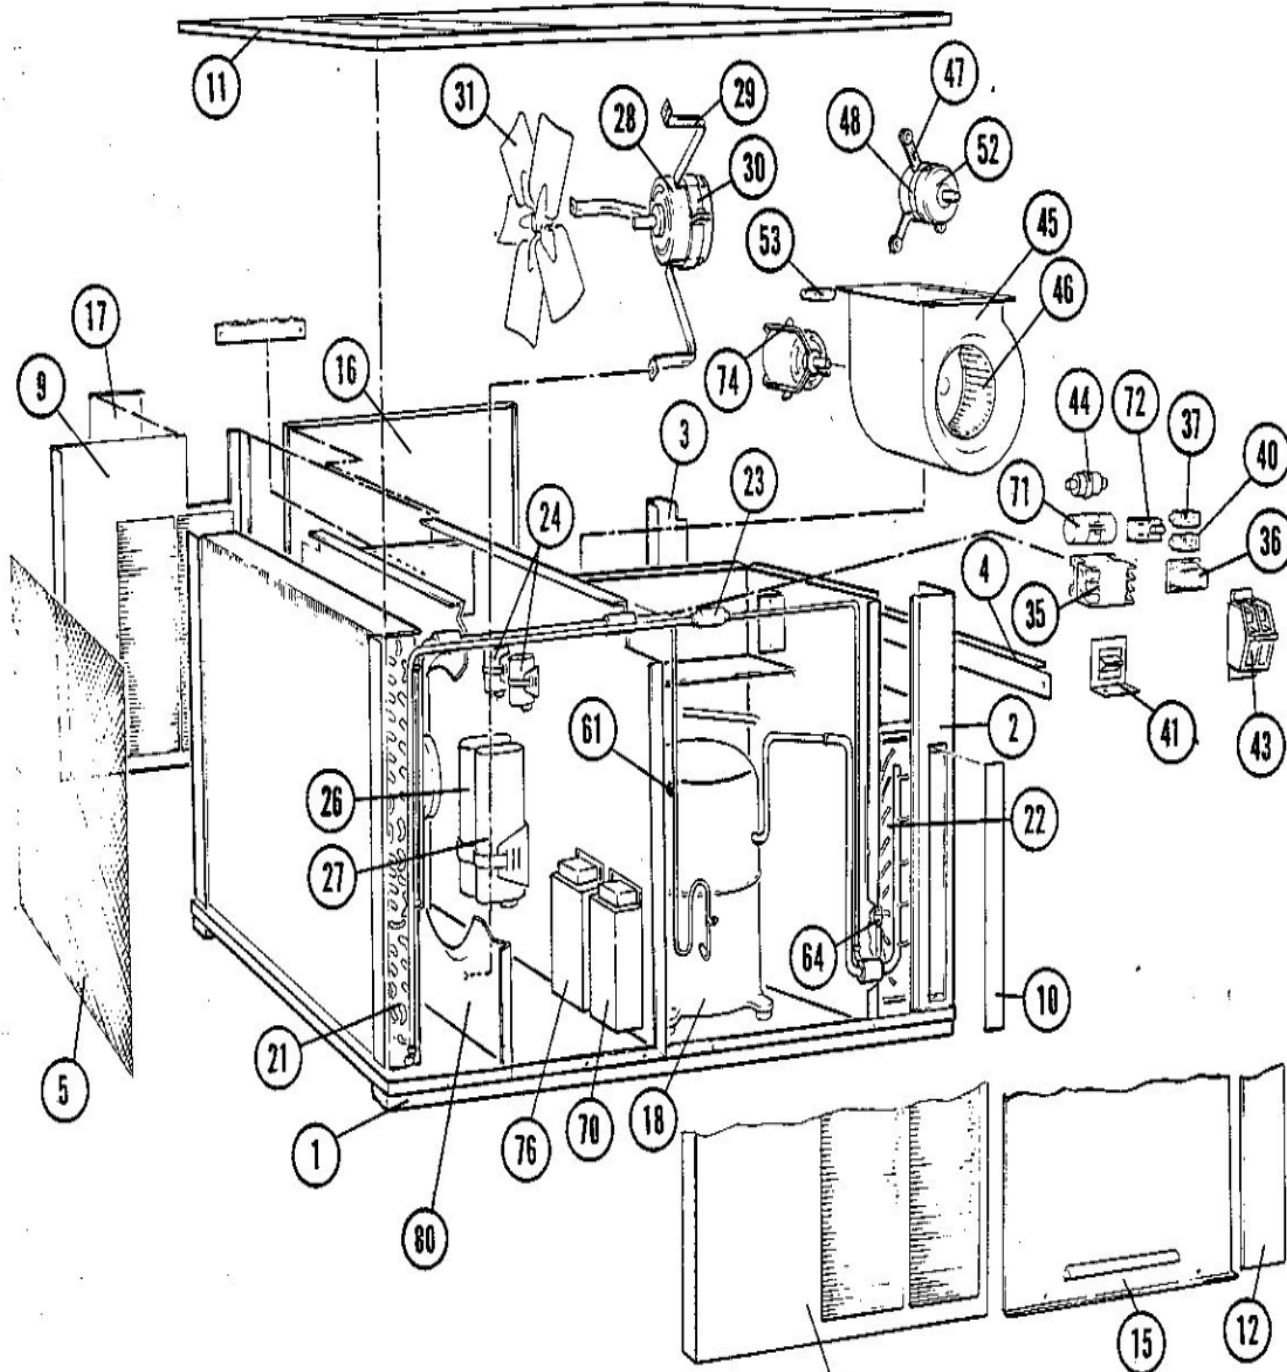

CHA9/MCHA9 SERIES
MAY 7, 1985

Revision Number - 3

BLOWER PARTS

Callout	Name	Quantity	Description
	PLATE-CUTOFF Cat #: 57A22 Model/Part #: LB-43446D	1	PLATE-CUTOFF
45	HOUSING-BLOWER Cat #: 21911 Model/Part #: LB-43433BA	1	HSG-BLR
46	WHEEL-BLOWER Cat #: 21707 Model/Part #: P-5-219	1	"1/2""BORE,9-1/2"" X 9-1/2""
47	ARM-MOTOR MTG Cat #: 87243 Model/Part #: P-8-9829	3	ARM-MTR MTG
48	BAND-MOTOR Cat #: LB-75126D Model/Part #: LB-75126D	1	O.D. FAN MOTOR
52	MOTOR-BLOWER Cat #: 32803 Model/Part #: P-8-8370	1	"1/4HP,1075RPM,208- 230/60/1"
53	CAPACITOR-FAN MTR Cat #: 53H02 Model/Part #: 81A3801	1	"5MFD,370VAC"

CABINET PARTS

Callout	Name	Quantity	Description
	PAN-DRAIN Cat #: 72C09 Model/Part #: LB-43348CA	1	I.D. COIL
	SHIELD-DRIP Cat #: 55C99 Model/Part #: LB-43355C	1	I.D. COIL COMP DIV PANEL
	SHIELD-DRIP Cat #: LB-43450C Model/Part #: LB-43450C	1	I.D. BLO SECT
	COVER-CONTROL BOX Cat #: 57C61 Model/Part #: LB-43458C	1	COVER-BOX
	ANGLE Cat #: 83C61 Model/Part #: LB-44289C	1	O.D. COIL PROTECTION
	BRACKET Cat #: LB-45278D Model/Part #: LB-45278D	1	ELEMENT SUPPORT