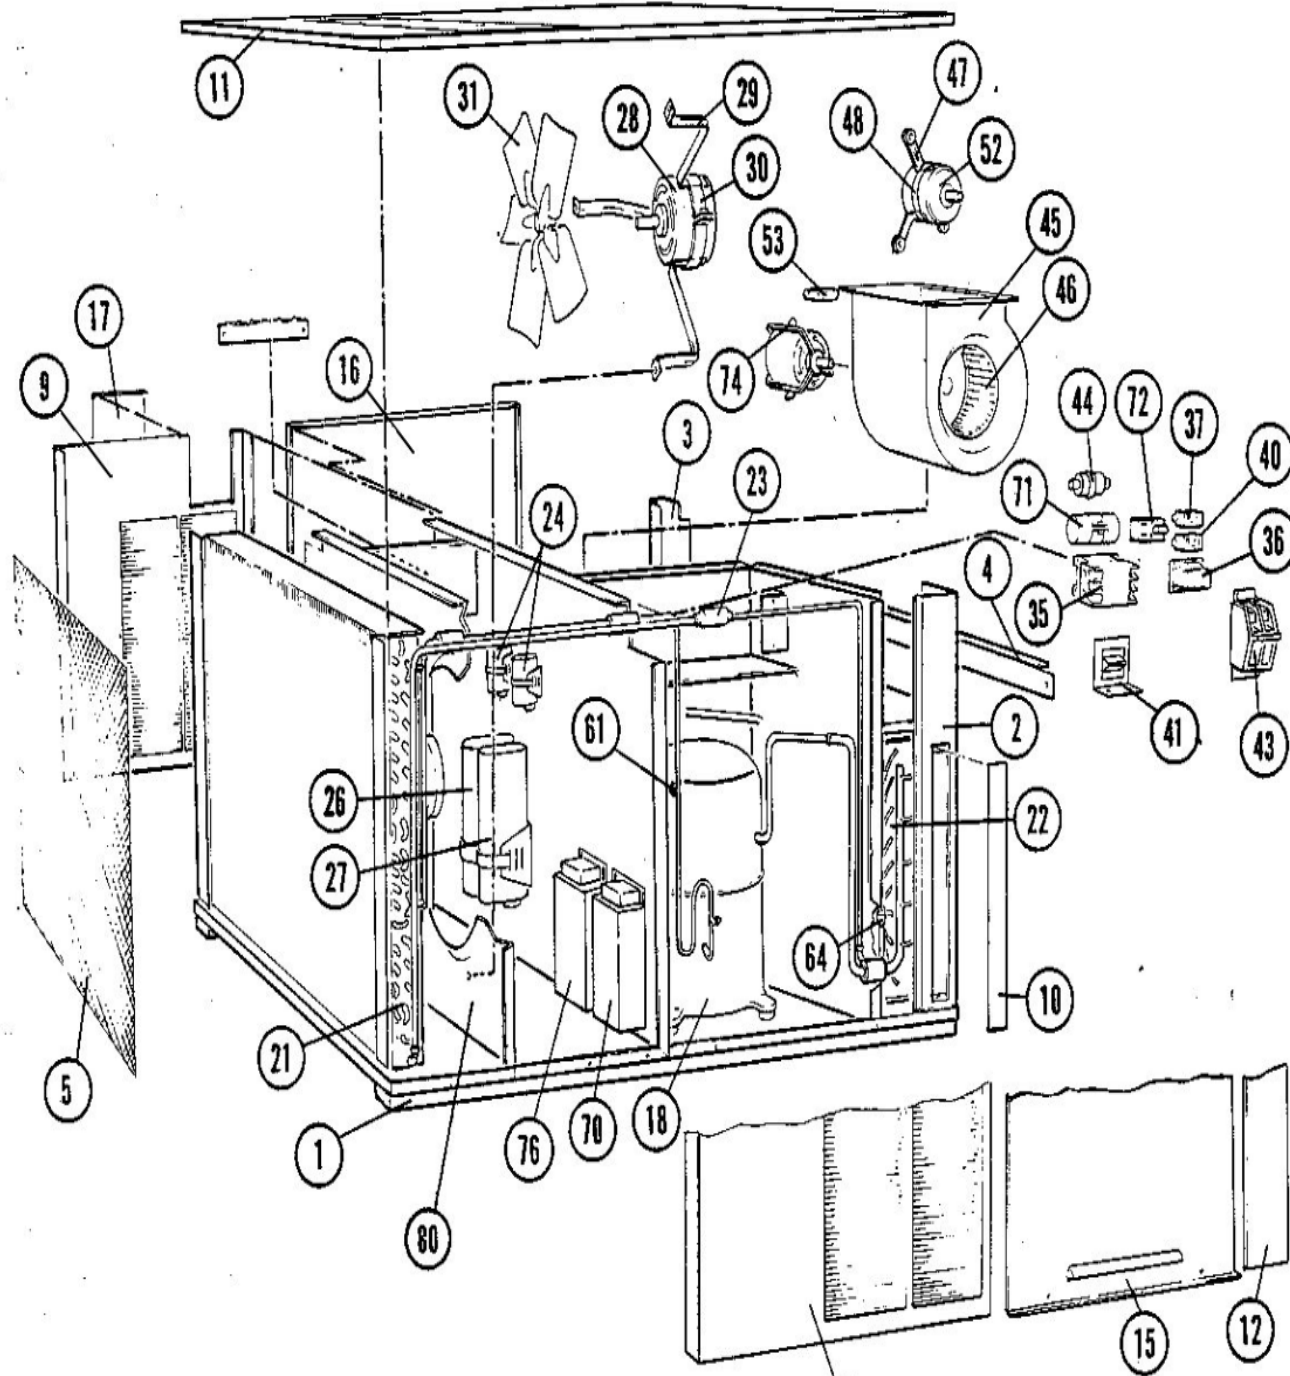

CHA9/MCHA9 SERIES

MAY 7, 1985

Revision Number - 3

BLOWER PARTS

Callout	Name	Quantity	Description
	PLATE-CUTOFF Cat #: 57A22 Model/Part #: LB-43446D	1	PLATE-CUTOFF
45	HOUSING-BLOWER Cat #: 21911 Model/Part #: LB-43433BA	1	HSG-BLR
46	WHEEL-BLOWER Cat #: 21707 Model/Part #: P-5-219	1	"1/2""BORE,9-1/2"" X 9-1/2""
47	ARM-MOTOR MTG Cat #: 87243 Model/Part #: P-8-9829	3	ARM-MTR MTG
48	BAND-MOTOR Cat #: LB-75126D Model/Part #: LB-75126D	1	O.D. FAN MOTOR
52	MOTOR-BLOWER Cat #: 32803 Model/Part #: P-8-8370	1	"1/4HP,1075RPM,208- 230/60/1"
53	CAPACITOR-FAN MTR Cat #: 53H02 Model/Part #: 81A3801	1	"5MFD,370VAC"

CABINET PARTS

Callout	Name	Quantity	Description
	PAN-DRAIN Cat #: 72C09 Model/Part #: LB-43348CA	1	I.D. COIL
	SHIELD-DRIP Cat #: 55C99 Model/Part #: LB-43355C	1	I.D. COIL COMP DIV PANEL
	SHIELD-DRIP Cat #: LB-43450C Model/Part #: LB-43450C	1	I.D. BLO SECT
	COVER-CONTROL BOX Cat #: 57C61 Model/Part #: LB-43458C	1	COVER-BOX
	ANGLE Cat #: 83C61 Model/Part #: LB-44289C	1	O.D. COIL PROTECTION
	BRACKET Cat #: LB-45278D Model/Part #: LB-45278D	1	ELEMENT SUPPORT

CONTROL PANEL PARTS

Callout	Name	Quantity	Description
	BRACKET Cat #: LB-33682D Model/Part #: LB-33682D	1	VOLTAGE SELECTOR SWITCH MTG
	FUSE Cat #: 66247 Model/Part #: P-8-1674	1	"TRANSFORMER-C TYPE,2.5AMP, 250V"
	BUSHING-SNAP Cat #: 86795 Model/Part #: P-8-8278	2	"7/10""I.D.FOR 7/8""OPENING"
35	CONTACTOR-COMPR Cat #: 66992 Model/Part #: P-8-2311	1	"DPST,24V(1PH UNITS)"
36	TRANSFORMER Cat #: 13H28 Model/Part #: 75A7901	1	"208/230VPRI,24VSEC 50VA,W/FUSE"
37	RELAY Cat #: 38246 Model/Part #: P-8-7355	1	"I.D. BLOWER-SPDT,24V"
41	SWITCH Cat #: 79A77 Model/Part #: 79A7701	1	"VOLT SELECTOR-SPDT,208/230V (USE W/75A7