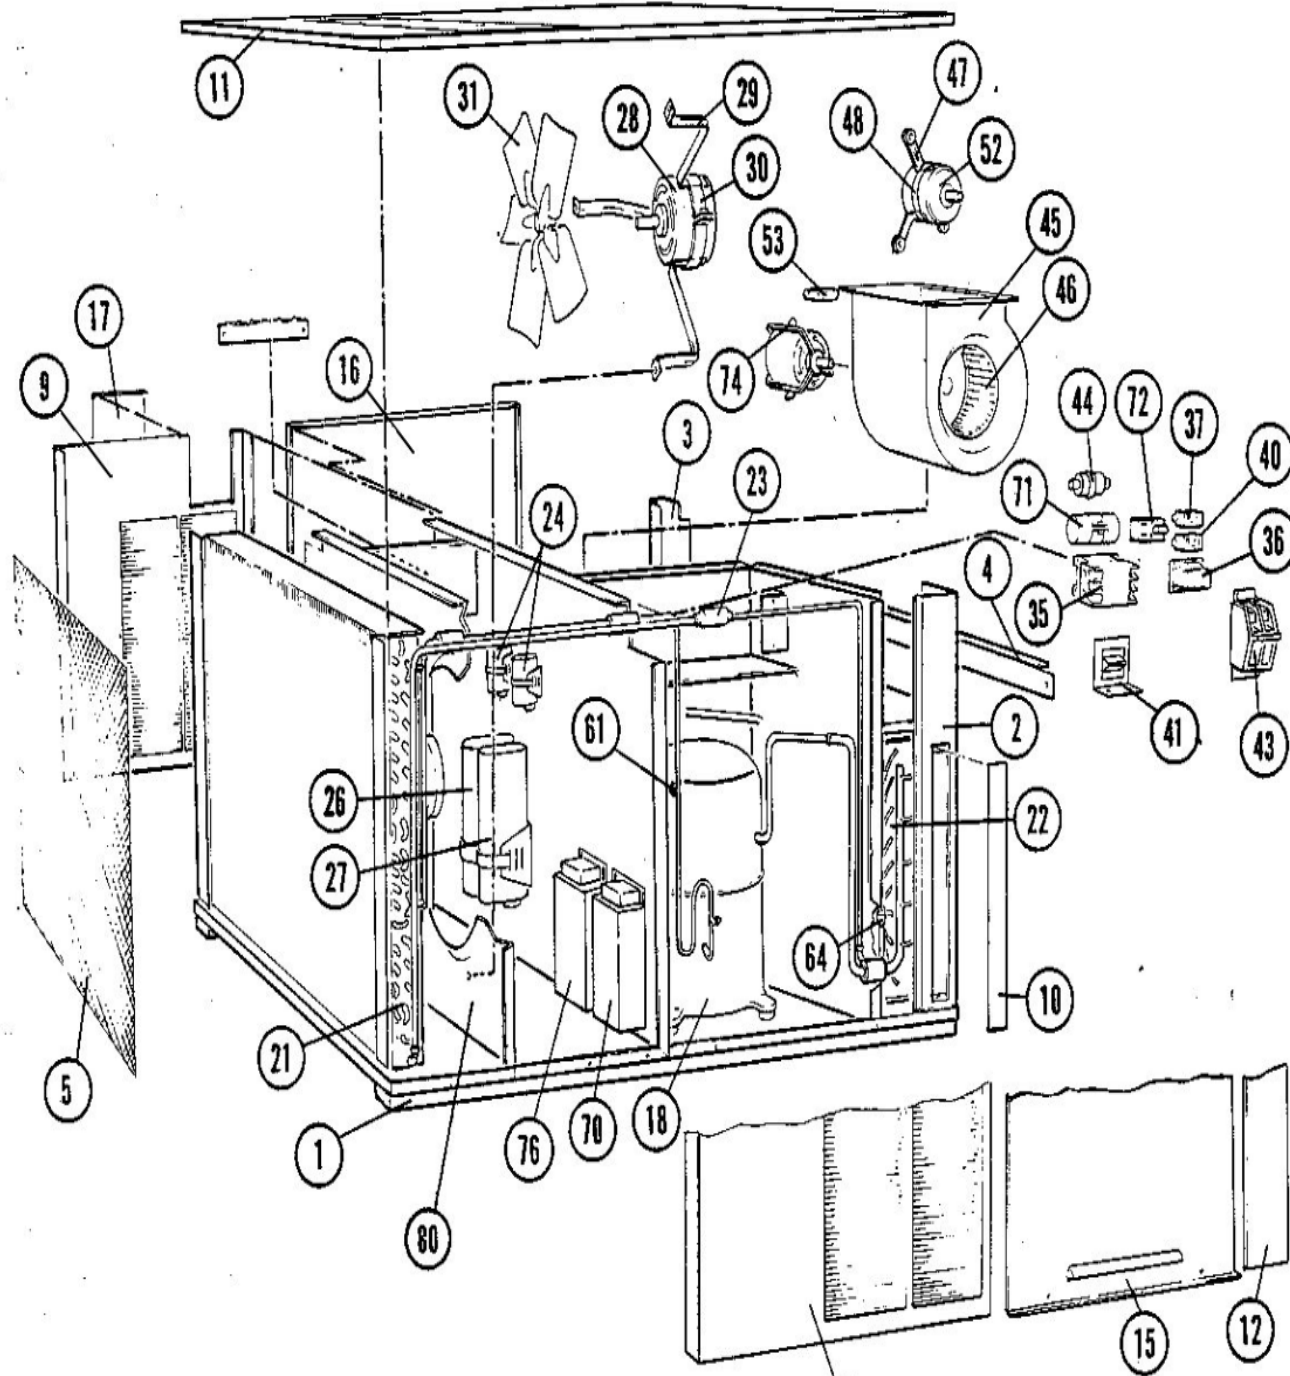

CHA9/MCHA9 SERIES

MAY 7, 1985

Revision Number - 2

BLOWER PARTS

Callout	Name	Quantity	Description
	PLATE-CUTOFF Cat #: 57A22 Model/Part #: LB-43446D	1	PLATE-CUTOFF
	GROMMET Cat #: P-8-10208 Model/Part #: P-8-10208	3	WASHER-FOR MOTOR MTG ARM (INTL ONLY)
	GROMMET Cat #: P-8-10209 Model/Part #: P-8-10209	3	FOR MOTOR MTG ARM(INTL ONLY)
	SLEEVE Cat #: P-8-10210 Model/Part #: P-8-10210	3	FOR MOTOR MTG ARM(INTL ONLY)
45	HOUSING-BLOWER Cat #: 21911 Model/Part #: LB-43433BA	1	HSG-BLR
46	WHEEL-BLOWER Cat #: 21707 Model/Part #: P-5-219	1	"1/2"BORE,9-1/2" X 9-1/2"
47	ARM-MOTOR MTG Cat #: 87243 Model/Part #: P-8-9829	3	ARM-MTR MTG
48	BAND-MOTOR Cat #: LB-75126D Model/Part #: LB-75126D	1	O.D. FAN MOTOR
52	MOTOR-BLOWER Cat #: 32803 Model/Part #: P-8-8370	1	"1/4HP,1075RPM,208- 230/60/1"
53	CAPACITOR Cat #: 53H02 Model/Part #: P-8-1379	1	"5MFD,370VAC"

CABINET PARTS

Callout	Name	Quantity	Description
	PAN-DRAIN Cat #: 72C09 Model/Part #: LB-43348CA	1	I.D. COIL
	SHIELD-DRIP Cat #: 55C99 Model/Part #: LB-43355C	1	I.D. COIL COMP DIV PANEL
	SHIELD-DRIP	1	I.D. BLO SECT