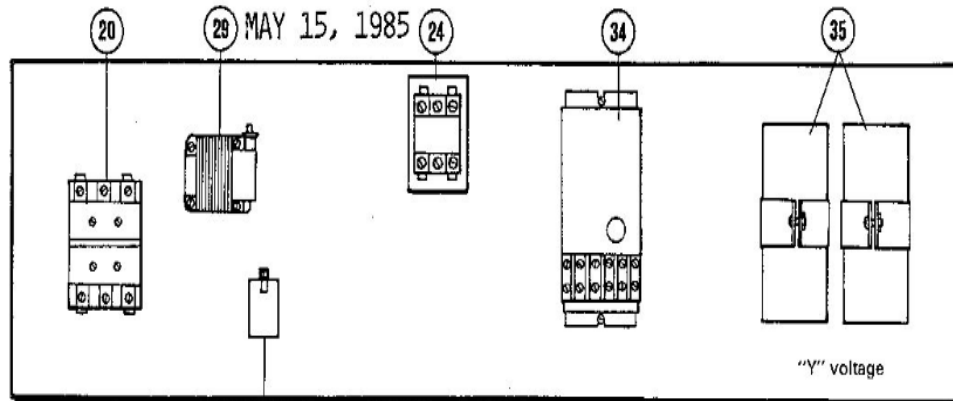

MAY 15, 1985

CHA8-953,1353 SERIES CONTROL PANEL PARTS

Revision Number - 3

BLOWER PARTS

Callout	Name	Quantity	Description
	PLATE-CUTOFF Cat #: 52A63 Model/Part #: LB-0253	2	CUT-OFF PLATE REP. PT.
60	WHEEL-BLOWER Cat #: 21621 Model/Part #: P-5-174	2	"1" BORE,12" X 6"
61	SHAFT-BLOWER Cat #: 21630 Model/Part #: LB-0361	1	"1" DIA,37-3/4" LONG
62	BEARING Cat #: 66027 Model/Part #: P-5-100	2	"1" BORE,BALL"
63	HOUSING-BLOWER Cat #: 16604 Model/Part #: LB-0252	2	GCS3-953 BLO.ASSY. R
65	PULLEY-BLOWER Cat #: 59337 Model/Part #: P-8-6077	1	"1" BORE,7.93OD,"A" GROOVE"
67	BELT Cat #: 21622 Model/Part #: P-8-6365	1	"57.3" ,"A" SECTION"
68	MOTOR-BLOWER Cat #: 32692 Model/Part #: P-8-5682	1	"2HP,1725RPM,230-460/60/3"
68	MOTOR-BLOWER Cat #: 32735 Model/Part #: P-8-5686	1	"2HP,1725RPM,575/60/3"
69	PULLEY-MOTOR Cat #: 56933 Model/Part #: P-8-1491	1	"7/8" BORE,6" OD,"A" SECTION"
69	PULLEY-MOTOR Cat #: 56936 Model/Part #: P-8-1494	1	"7/8" BORE,5.35" OD,"B" SECTION"