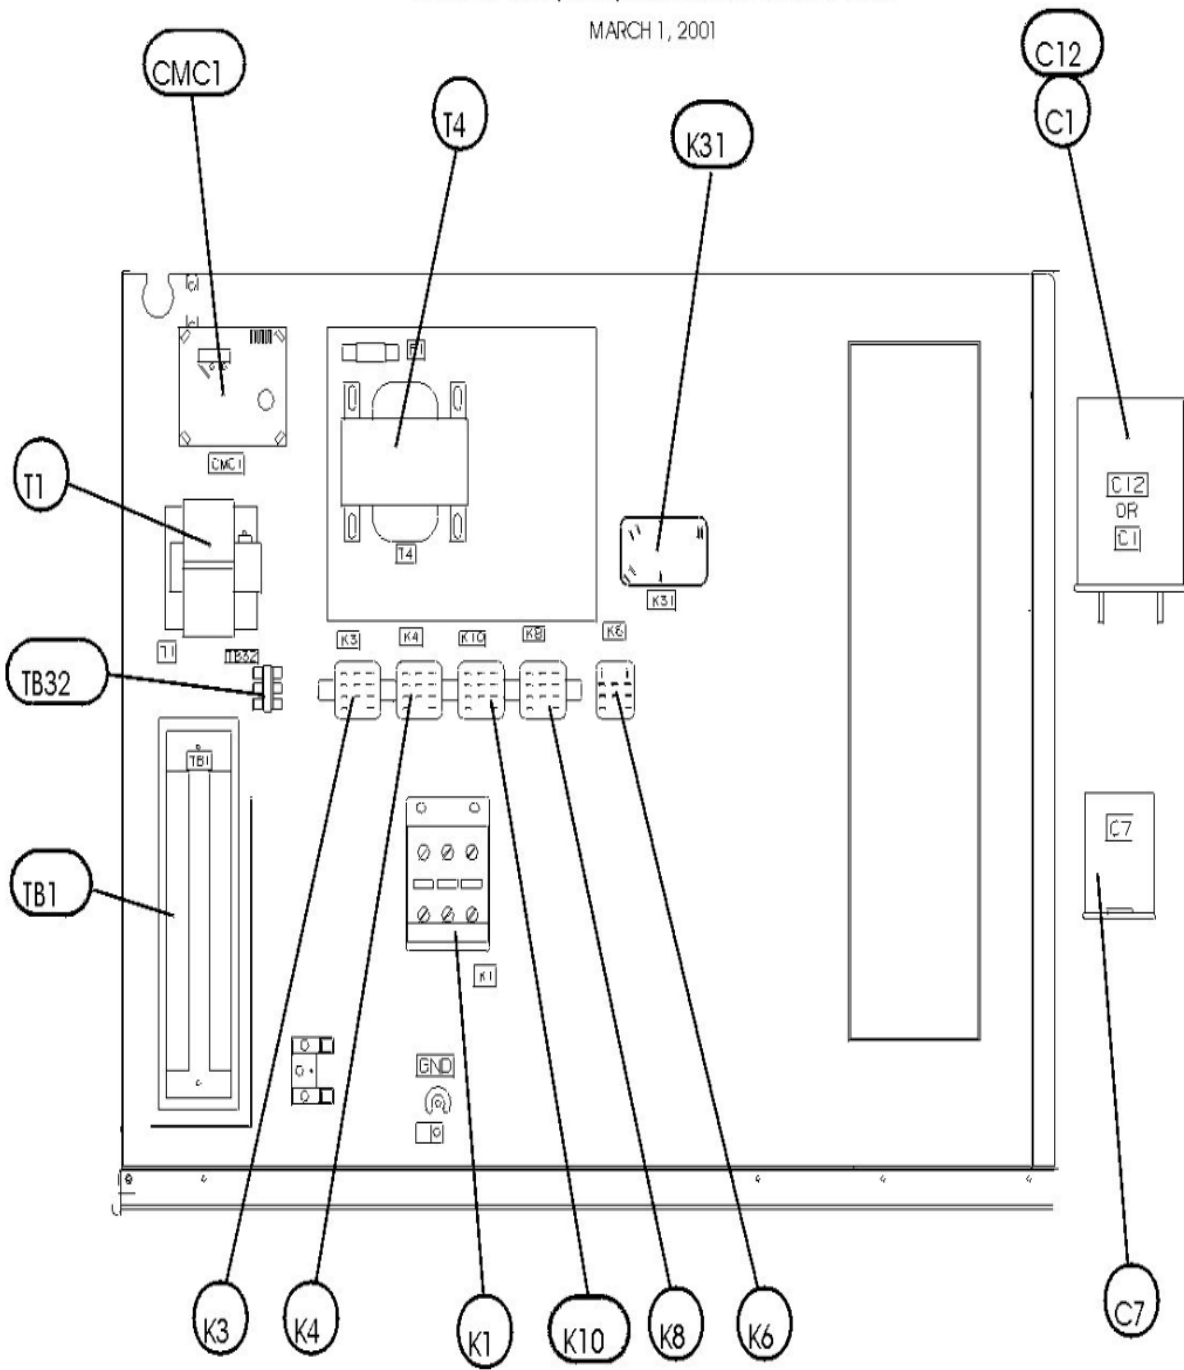

CHA16-024/030/036 CONTROL PANEL

MARCH 1, 2001

CHA16-024 THRU 060 SERIES
BLOWER PARTS

MARCH 1, 2001

Revision Number - 2

BLOWER PARTS

Callout	Name	Quantity	Description
80	HOUSING-BLOWER Cat #: 40H52 Model/Part #: LB-78349CE	1	BLOWER HOUSING S.A.
80	HOUSING-BLOWER Cat #: 40H53 Model/Part #: LB-78349CF	1	(INTL ONLY)
82	WHEEL-BLOWER Cat #: 21709 Model/Part #: LB-29333BH	1	"1/2" BORE, 10-5/8" X 8"
83	MOTOR-BLOWER Cat #: 28G16 Model/Part #: 28G1601	1	"1/2HP, 1075RPM, 460- 575/60/1 W/ MOUNTS"
84	PLATE-CUTOFF Cat #: 46H31 Model/Part #: LB-82078D	1	CUTOFF PLATE 10X7
85	CAPACITOR Cat #: 81A40 Model/Part #: 81A4001	1	"10MFD, 370VA(460 & 575V)"

CABINET PARTS

Callout	Name	Quantity	Description
	NUT Cat #: 66A03 Model/Part #: 66A0301	4	GRILLE
	SUPPORT-FILTER Cat #: 77H99 Model/Part #: LB-62277CA	1	LEFT
	SUPPORT-FILTER Cat #: 77H98 Model/Part #: LB-62280CA	1	RIGHT
	FILTER Cat #: 30335 Model/Part #: P-8-7822	1	"16" X 25" X 1"
1	PANEL Cat #: 46H22 Model/Part #: LB-81971DA	1	REAR
2	PANEL Cat #: 34H98 Model/Part #: LB-61518CA	1	SUPPLY & RETURN
3	COVER	2	SUPPLY & RETURN