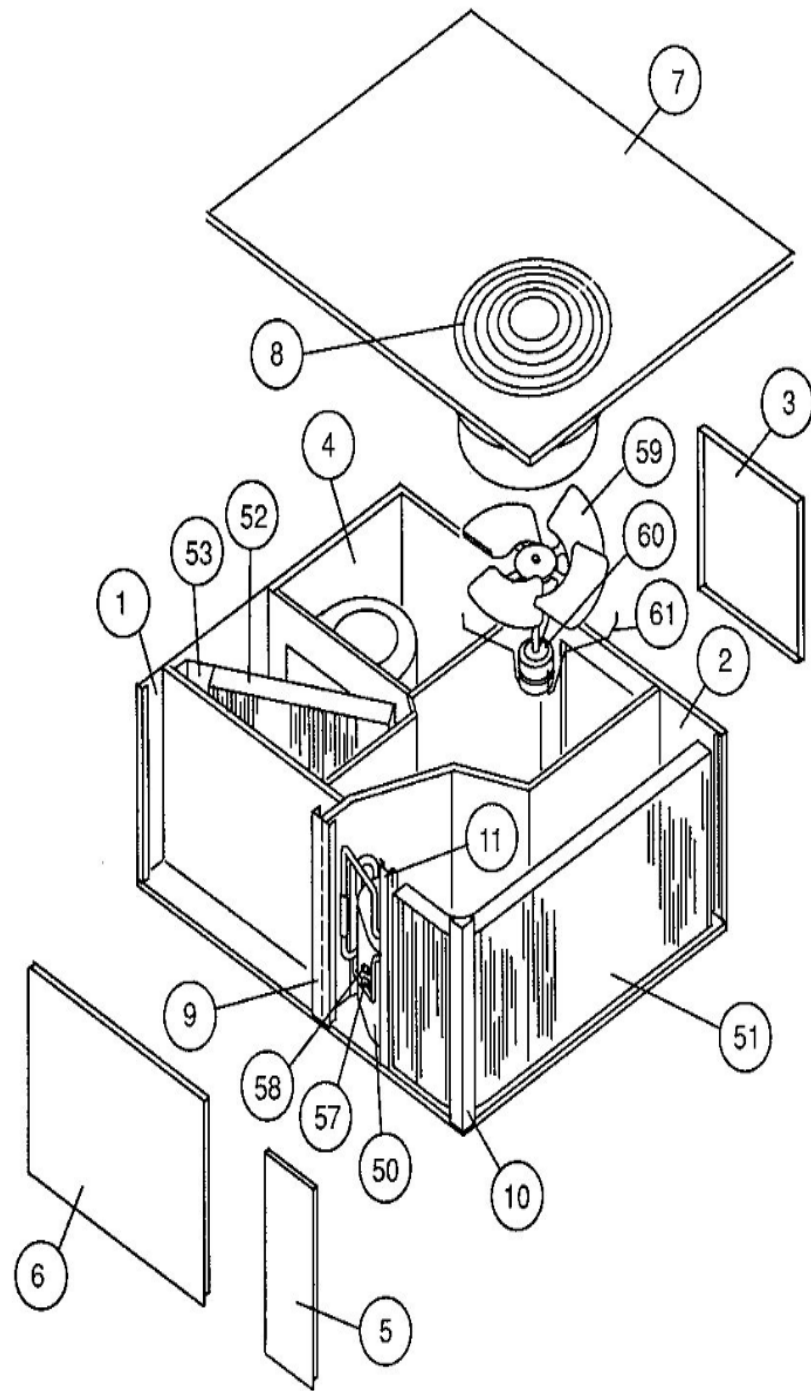

CHA16-024/030/036 CONTROL PANEL

MARCH 1, 2001

CHA16-024 THRU 060 SERIES
BLOWER PARTS

MARCH 1, 2001

Revision Number - 2

BLOWER PARTS

Callout	Name	Quantity	Description
80	HOUSING-BLOWER Cat #: 40H52 Model/Part #: LB-78349CE	1	BLOWER HOUSING S.A.
80	HOUSING-BLOWER Cat #: 40H53 Model/Part #: LB-78349CF	1	(INTL ONLY)
82	WHEEL-BLOWER Cat #: 21709 Model/Part #: LB-29333BH	1	"1/2" BORE, 10-5/8" X 8"
83	MOTOR-BLOWER Cat #: 28G16 Model/Part #: 28G1601	1	"1/2HP, 1075RPM, 460- 575/60/1 W/ MOUNTS"
84	PLATE-CUTOFF Cat #: 46H31 Model/Part #: LB-82078D	1	CUTOFF PLATE 10X7
85	CAPACITOR Cat #: 81A40 Model/Part #: 81A4001	1	"10MFD, 370VA(460 & 575V)"

CABINET PARTS

Callout	Name	Quantity	Description
	NUT Cat #: 66A03 Model/Part #: 66A0301	4	GRILLE
	SUPPORT-FILTER Cat #: 77H99 Model/Part #: LB-62277CA	1	LEFT
	SUPPORT-FILTER Cat #: 77H98 Model/Part #: LB-62280CA	1	RIGHT
	FILTER Cat #: 30335 Model/Part #: P-8-7822	1	"16" X 25" X 1"
1	PANEL Cat #: 46H22 Model/Part #: LB-81971DA	1	REAR
2	PANEL Cat #: 34H98 Model/Part #: LB-61518CA	1	SUPPLY & RETURN
3	COVER	2	SUPPLY & RETURN