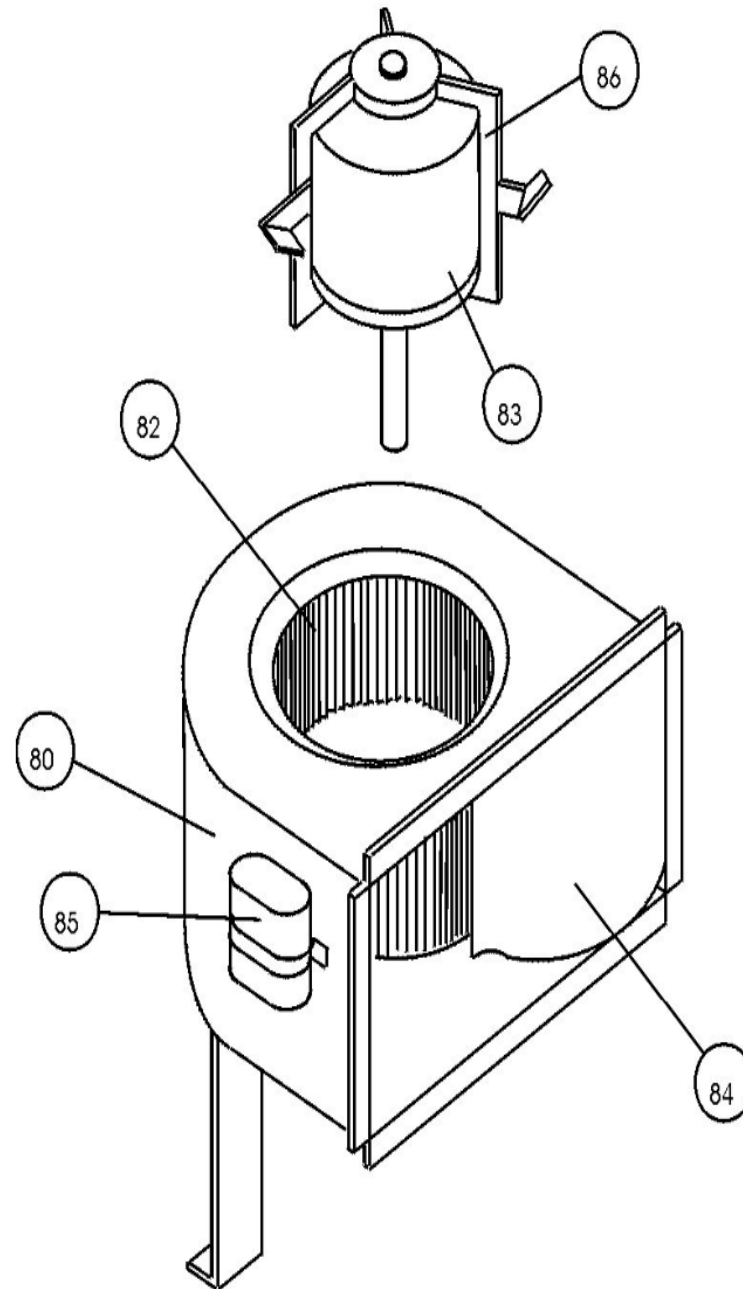

CHA16-024/030/036 CONTROL PANEL

MARCH 1, 2001

CHA16-024 THRU 060 SERIES
BLOWER PARTS

MARCH 1, 2001

Revision Number - 2

BLOWER PARTS

Callout	Name	Quantity	Description
80	HOUSING-BLOWER Cat #: 40H52 Model/Part #: LB-78349CE	1	BLOWER HOUSING S.A.
80	HOUSING-BLOWER Cat #: 40H53 Model/Part #: LB-78349CF	1	(INTL ONLY)
82	WHEEL-BLOWER Cat #: 21709 Model/Part #: LB-29333BH	1	"1/2" BORE, 10-5/8" X 8"
83	MOTOR-BLOWER Cat #: 28G16 Model/Part #: 28G1601	1	"1/2HP, 1075RPM, 460- 575/60/1 W/ MOUNTS"
84	PLATE-CUTOFF Cat #: 46H31 Model/Part #: LB-82078D	1	CUTOFF PLATE 10X7
85	CAPACITOR Cat #: 81A40 Model/Part #: 81A4001	1	"10MFD, 370VA(460 & 575V)"

CABINET PARTS

Callout	Name	Quantity	Description
	NUT Cat #: 66A03 Model/Part #: 66A0301	4	GRILLE
	SUPPORT-FILTER Cat #: 77H99 Model/Part #: LB-62277CA	1	LEFT
	SUPPORT-FILTER Cat #: 77H98 Model/Part #: LB-62280CA	1	RIGHT
	FILTER Cat #: 30335 Model/Part #: P-8-7822	1	"16" X 25" X 1"
1	PANEL Cat #: 46H22 Model/Part #: LB-81971DA	1	REAR
2	PANEL Cat #: 34H98 Model/Part #: LB-61518CA	1	SUPPLY & RETURN
3	COVER	2	SUPPLY & RETURN

CONTROL PANEL PARTS

Callout	Name	Quantity	Description
	FUSE Cat #: 71G35 Model/Part #: 71G3501	1	"N3 TYPE,3.5AMP,125V (FOOTNOTE 1)"
	HARNESS-WIRING Cat #: LB-100218A Model/Part #: LB-100218A	1	POWER(460V)
	HARNESS-WIRING Cat #: LB-95158 Model/Part #: LB-95158	1	CONTROL(ALL VLTG)
C1	CAPACITOR Cat #: 81A39 Model/Part #: 81A3901	1	"7MFD,370VAC(460-575V)"
K1	CONTACTOR Cat #: 38393 Model/Part #: P-8-7736	1	"3PDT,24V(3PH)"
K3	RELAY	1	"BLR