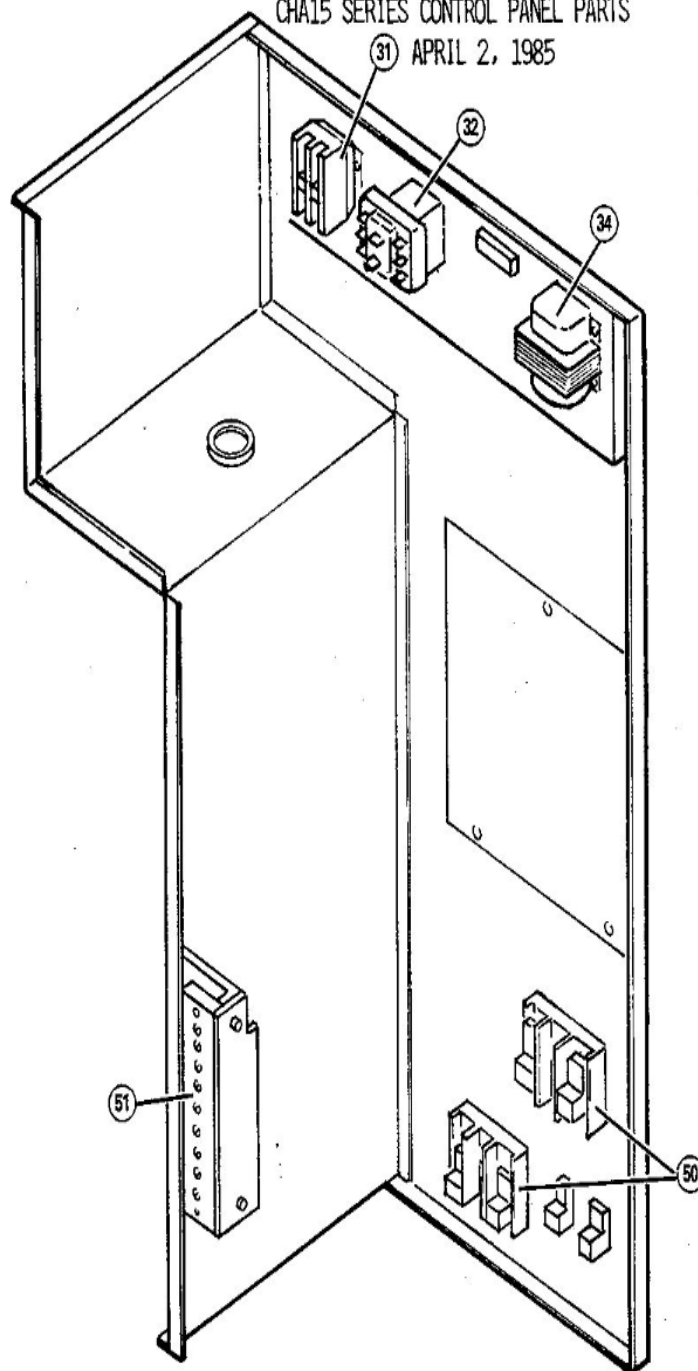

CHA15 SERIES CONTROL PANEL PARTS

31 APRIL 2, 1985

Revision Number - 3

*OPTIONAL PARTS-FIELD INSTALLED

Callout	Name	Quantity	Description
	TEE Cat #: 87071 Model/Part #: P-8-10569	1	SCHRADER DEPRESSOR
	NUT Cat #: 59498 Model/Part #: P-8-1218	2	FLARE
	CAP-SEAL Cat #: 58114 Model/Part #: P-8-3187	1	CAP, BRASS
	FITTING Cat #: 59784 Model/Part #: P-8-4934	1	STRAIN RELIEF
	SWITCH-LO PRESS Cat #: 68493 Model/Part #: P-8-6383	1	"IN 285PSIG,OUT 140PSIG"

BLOWER PARTS

Callout	Name	Quantity	Description
38	HOUSING-BLOWER Cat #: 32G72 Model/Part #: LB-51184CB	1	BLOWER S.A.
39	WHEEL-BLOWER Cat #: 21707 Model/Part #: P-5-219	1	"1/2""BORE,9-1/2""X 9-1/2""
40	MOTOR-BLOWER Cat #: 25G52 Model/Part #: 67F0701	1	"1/3HP,1075RPM,208- 230/60/1"
42	CAPACITOR-FAN MTR Cat #: 53H02 Model/Part #: 81A3801	1	"5MFD,370VAC"
43	PLATE-CUTOFF Cat #: 39A23 Model/Part #: LB-19044D	1	CUTOFF PLATE