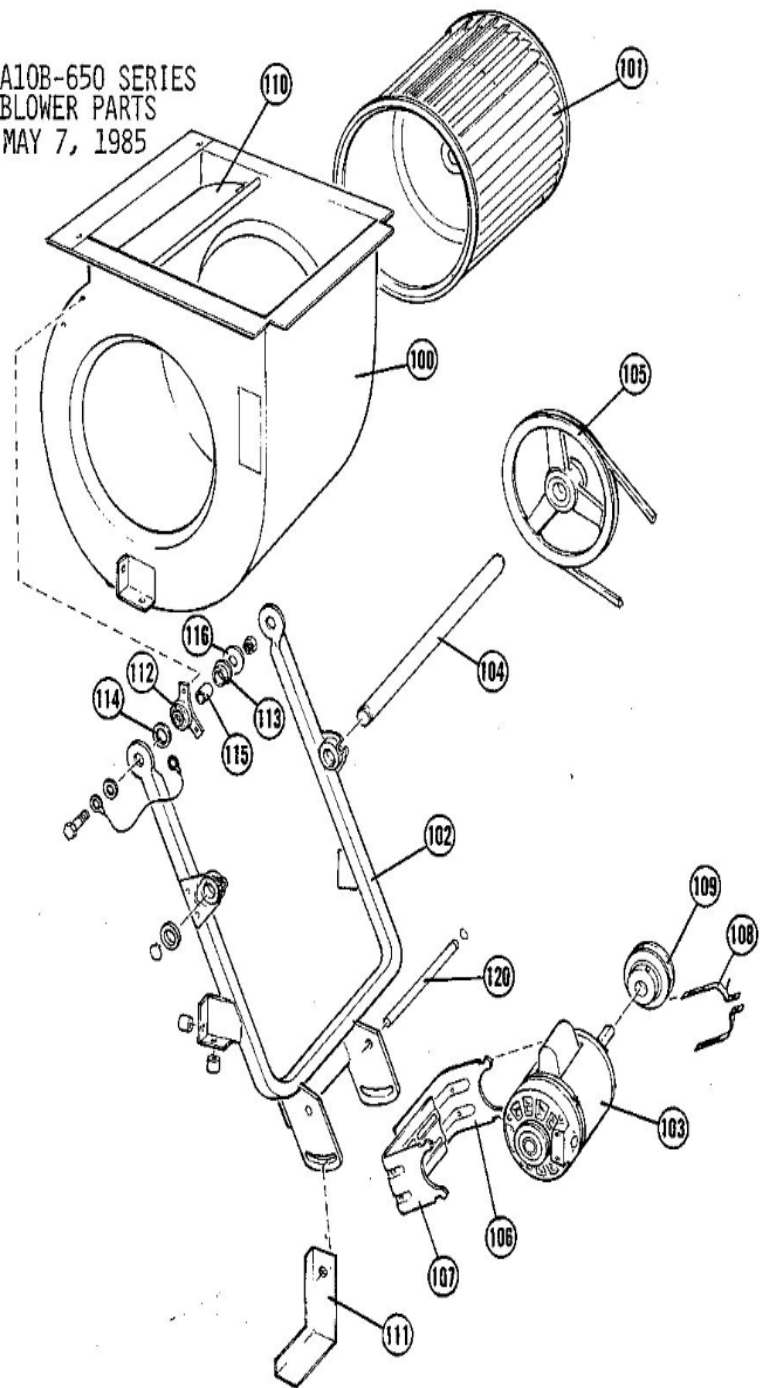

CHA10-260,311,410 SERIES

MAY 7, 1985

CHA10B-650 SERIES
BLOWER PARTS
MAY 7, 1985

Revision Number - 2

BLOWER PARTS

Callout	Name	Quantity	Description
	RING-RETAINING Cat #: 21600 Model/Part #: P-5-200	1	FOR BLOWER SHAFT
	WASHER Cat #: 55896 Model/Part #: P-5-51	2	THRUST-FOR BLOWER SHAFT
	BEARING Cat #: 66017 Model/Part #: P-5-78	2	"FOR SHAFT-3/4"BORE,BALL"
	BELT Cat #: 32051 Model/Part #: P-8-124	1	"43","A"SECTION"
	WASHER Cat #: 57860 Model/Part #: P-8-1337	2	GRIP-FOR HINGE ROD
	CONNECTOR Cat #: 66857 Model/Part #: P-8-44	4	CUSHION
100	HOUSING-BLOWER Cat #: 24F50 Model/Part #: LB-35631BA	1	HSG S.A.
101	WHEEL-BLOWER Cat #: P-5-55 Model/Part #: P-5-55	1	"3/4"BORE,10-5/8" X 10-5/8"
102	FRAME-BLOWER Cat #: 69C80 Model/Part #: LB-35638CA	1	FRAME-FLOATING
103	MOTOR-BLOWER Cat #: 41C5601 Model/Part #: 41C5601	1	"1HP,1725RPM,115-230/60/1"
104	SHAFT-BLOWER Cat #: 21650 Model/Part #: P-5-212	1	"3/4"BORE,17-1/4"

Callout	Name	Quantity	Description
105	PULLEY-BLOWER Cat #: 55800 Model/Part #: P-8-1671	1	"3/4""BORE,5.93""OD,""A""GROOVE"
105	PULLEY-BLOWER Cat #: 55802 Model/Part #: P-8-1690	1	"3/4""BORE,6.93""OD,""A""GROOVE (ALTERNA
106	MOUNT-MOTOR Cat #: 85975 Model/Part #: LB-0067	1	FRAME-OUTSIDE
107	MOUNT-BLOWER Cat #: 85976 Model/Part #: LB-0068	1	FRAME-INSIDE
108	CLAMP Cat #: 58689 Model/Part #: P-8-1232	4	MOTOR SECURING
109	PULLEY-MOTOR Cat #: 55818 Model/Part #: P-8-1176	1	"5/8""BORE,5-3/8""OD,""A""GROOVE"
110	PLATE-CUTOFF Cat #: 15C11 Model/Part #: LB-43753C	1	PLATE-C/O
111	SUPPORT Cat #: 73F02 Model/Part #: LB-35645DA	1	BLOWER MOTOR
112	MOUNT Cat #: 51642 Model/Part #: LB-0007	2	RUBBER SOCKET
113	BASE-BLOWER MOUNT Cat #: 66352 Model/Part #: P-5-48	2	RUBBER BASE
114	MOUNT-BLOWER Cat #: 66353 Model/Part #: P-5-49	2	RUBBER RING
115	SLEEVE Cat #: 52663 Model/Part #: P-8-9232	2	RUBBER