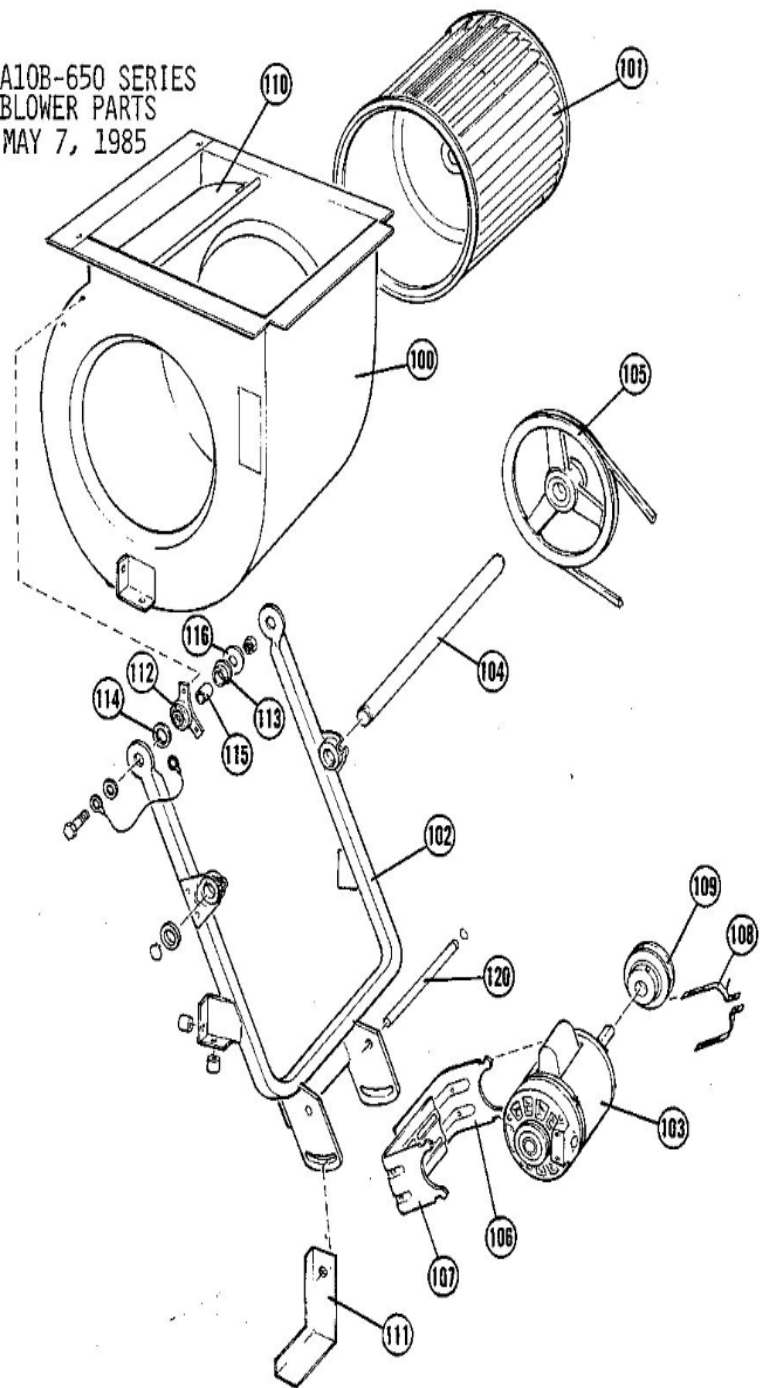

CHA10B-650 SERIES
BLOWER PARTS
MAY 7, 1985

Revision Number - 1

BLOWER PARTS

Callout	Name	Quantity	Description
	RING-RETAINING Cat #: 21600 Model/Part #: P-5-200	1	FOR BLOWER SHAFT
	WASHER Cat #: 55896 Model/Part #: P-5-51	2	THRUST-FOR BLOWER SHAFT
	BEARING Cat #: 66017 Model/Part #: P-5-78	2	"FOR SHAFT-3/4"BORE,BALL"
	BELT Cat #: 32051 Model/Part #: P-8-124	1	"43","A"SECTION"
	WASHER Cat #: 57860 Model/Part #: P-8-1337	2	GRIP-FOR HINGE ROD
	CONNECTOR Cat #: 66857 Model/Part #: P-8-44	4	CUSHION
100	HOUSING-BLOWER Cat #: 24F50 Model/Part #: LB-35631BA	1	HSG S.A.
101	WHEEL-BLOWER Cat #: P-5-55 Model/Part #: P-5-55	1	"3/4"BORE,10-5/8" X 10-5/8"
102	FRAME-BLOWER Cat #: 69C80 Model/Part #: LB-35638CA	1	FRAME-FLOATING
103	MOTOR-BLOWER Cat #: 41C5601 Model/Part #: 41C5601	1	"1HP,1725RPM,115-230/60/1"
104	SHAFT-BLOWER Cat #: 21650 Model/Part #: P-5-212	1	"3/4"BORE,17-1/4"

Callout	Name	Quantity	Description
105	PULLEY-BLOWER Cat #: 55800 Model/Part #: P-8-1671	1	"3/4""BORE,5.93""OD,""A""GROOVE"
105	PULLEY-BLOWER Cat #: 55802 Model/Part #: P-8-1690	1	"3/4""BORE,6.93""OD,""A""GROOVE (ALTERNA
106	MOUNT-MOTOR Cat #: 85975 Model/Part #: LB-0067	1	FRAME-OUTSIDE
107	MOUNT-BLOWER Cat #: 85976 Model/Part #: LB-0068	1	FRAME-INSIDE
108	CLAMP Cat #: 58689 Model/Part #: P-8-1232	4	MOTOR SECURING
109	PULLEY-MOTOR Cat #: 55818 Model/Part #: P-8-1176	1	"5/8""BORE,5-3/8""OD,""A""GROOVE"
110	PLATE-CUTOFF Cat #: 15C11 Model/Part #: LB-43753C	1	PLATE-C/O
111	SUPPORT Cat #: 73F02 Model/Part #: LB-35645DA	1	BLOWER MOTOR
112	MOUNT Cat #: 51642 Model/Part #: LB-0007	2	RUBBER SOCKET
113	BASE-BLOWER MOUNT Cat #: 66352 Model/Part #: P-5-48	2	RUBBER BASE
114	MOUNT-BLOWER Cat #: 66353 Model/Part #: P-5-49	2	RUBBER RING
115	SLEEVE Cat #: 52663 Model/Part #: P-8-9232	2	RUBBER