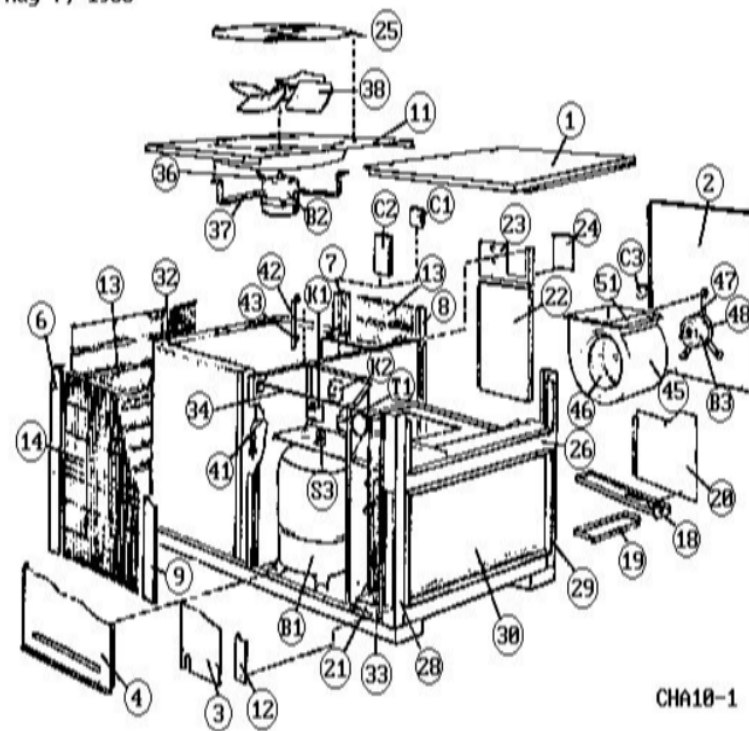

CHA10-260,311,410 Series

May 7, 1985

CHA10-1

Revision Number - 2

BLOWER PARTS

Callout	Name	Quantity	Description
45	HOUSING-BLOWER Cat #: 84A58 Model/Part #: LB-43433BE	1	HSG-BLR
46	WHEEL-BLOWER Cat #: 10G44 Model/Part #: 57A6701	1	"1/2"BORE,11-1/2" X 9-5/8""
47	ARM-MOTOR MOUNT Cat #: 32865 Model/Part #: P-8-9500	3	ARM-MOTOR MTG
48	BAND-MOTOR Cat #: LB-75126D Model/Part #: LB-75126D	1	FORM MOTOR BAND *
51	PLATE-CUTOFF Cat #: 34C59 Model/Part #: LB-75706DA	1	PLATE-CUT OFF ASSY
B3	MOTOR-BLOWER Cat #: 35C58 Model/Part #: 35C5801	1	"1/4HP,1075RPM,208- 230/60/1"
C3	CAPACITOR Cat #: 81A40 Model/Part #: 81A4001	1	"10MFD,370VAC"

CABINET PARTS

Callout	Name	Quantity	Description
	COVER-CONTROL BOX Cat #: 57C61 Model/Part #: LB-43458C	1	COVER-BOX
	GROMMET Cat #: 36C66 Model/Part #: P-8-7324	4	MAKEUP BOX
1	PANEL-TOP Cat #: 43C76 Model/Part #: LB-33659CA	1	BLOWER SECTION
2	PANEL Cat #: 50231 Model/Part #: LB-43464CA	1	BLOWER SECTION
3	PANEL Cat #: 50321 Model/Part #: LB-43459CA	1	COIL SECTION
4	PANEL Cat #: 51C58 Model/Part #: LB-43461CC	1	COMP SECTION

Callout	Name	Quantity	Description
29	MULLION Cat #: 50181 Model/Part #: LB-43387CA	1	CORNER-I.D. COIL-LEFT REAR
30	FILTER Cat #: 30335 Model/Part #: P-8-7822	1	"16"" X 25"" X 1"",SLAB"

CONTROL PANEL PARTS