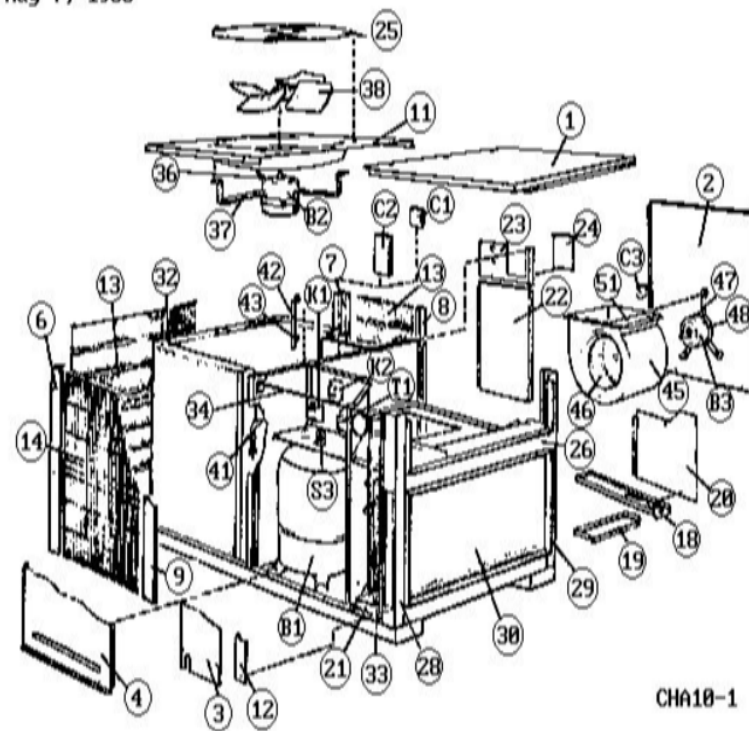

CHA10-260,311,410 Series

May 7, 1985

CHA10-1

Revision Number - 3

BLOWER PARTS

Callout	Name	Quantity	Description
45	HOUSING-BLOWER Cat #: 94G65 Model/Part #: LB-43433BH	1	HOUSING-BLOWER
46	WHEEL-BLOWER Cat #: 10G44 Model/Part #: 57A6701	1	"1/2"BORE,11-1/2" X 9-5/8""
47	ARM-MOTOR MOUNT Cat #: 32865 Model/Part #: P-8-9500	3	ARM-MOTOR MTG
48	BAND-MOTOR Cat #: LB-75126D Model/Part #: LB-75126D	1	FORM MOTOR BAND *
51	PLATE-CUTOFF Cat #: 34C59 Model/Part #: LB-75706DA	1	PLATE-CUT OFF ASSY
B3	MOTOR-BLOWER Cat #: 35C58 Model/Part #: 35C5801	1	"1/4HP,1075RPM,208- 230/60/1"
C3	CAPACITOR Cat #: 81A40 Model/Part #: 81A4001	1	"10MFD,370VAC"

CABINET PARTS

Callout	Name	Quantity	Description
	COVER-CONTROL BOX Cat #: 57C61 Model/Part #: LB-43458C	1	COVER-BOX
	GROMMET Cat #: 36C66 Model/Part #: P-8-7324	4	MAKEUP BOX
1	PANEL-TOP Cat #: LB-33659CB Model/Part #: LB-33659CB	1	BLOWER SECTION
2	PANEL Cat #: 50231 Model/Part #: LB-43464CA	1	BLOWER SECTION
3	PANEL Cat #: 50321 Model/Part #: LB-43459CA	1	COIL SECTION
4	PANEL Cat #: 72F68 Model/Part #: LB-43462B	1	COMP SECTION