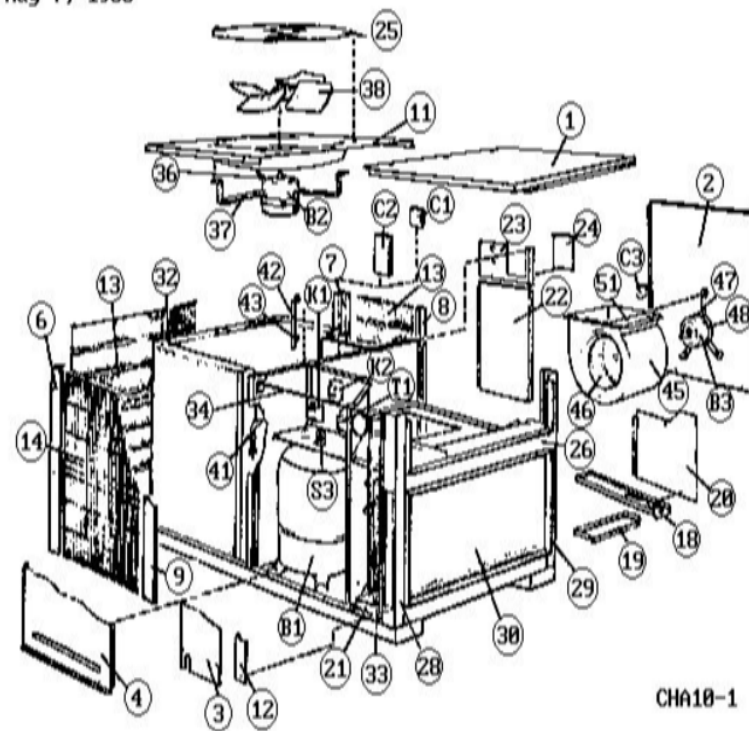

CHA10-260,311,410 Series

May 7, 1985

CHA10-1

Revision Number - 1

BLOWER PARTS

Callout	Name	Quantity	Description
45	HOUSING-BLOWER Cat #: 21893 Model/Part #: LB-43433BB	1	BLOWER HOUSING
46	WHEEL-BLOWER Cat #: 21706 Model/Part #: LB-29333BL	1	"1/2"BORE,10-5/8" X 9-1/2"
47	ARM-MOTOR MOUNT Cat #: 32865 Model/Part #: P-8-9500	3	ARM-MOTOR MTG
48	BAND-MOTOR Cat #: LB-75126D Model/Part #: LB-75126D	1	FORM MOTOR BAND *
51	PLATE-CUTOFF Cat #: 56A47 Model/Part #: LB-43447C	1	PLATE-CUTOFF
B3	MOTOR-BLOWER Cat #: 32803 Model/Part #: 35A9001	1	"1/4HP,1075RPM,208- 230/60/1"
B3	MOTOR-BLOWER Cat #: 35C58 Model/Part #: 35C5801	1	"1/4HP,1075RPM,208- 230/60/1 (INTL ONLY)"
C3	CAPACITOR-FAN MTR Cat #: 53H02 Model/Part #: 81A3801	1	"5MFD,370VAC"

CABINET PARTS

Callout	Name	Quantity	Description
	SHIELD-DRIP Cat #: 55C99 Model/Part #: LB-43355C	1	DRAIN PAN
	COVER-CONTROL BOX Cat #: 57C61 Model/Part #: LB-43458C	1	COVER-BOX
	GROMMET Cat #: 36C66 Model/Part #: P-8-7324	4	"MAKEUP BOX 7/8" I.D. FOR 1-1/8" OPENI
1	PANEL-TOP Cat #: 43C76 Model/Part #: LB-33659CA	1	BLOWER SECTION

Callout	Name	Quantity	Description
	Cat #: LB-33612B Model/Part #: LB-33612B		
26	CENTERPIECE Cat #: 61A52 Model/Part #: LB-43431C	1	OUTLET END
28	MULLION Cat #: 50337 Model/Part #: LB-43383CA	1	CORNER I.D.COIL- RIGHT REAR
29	MULLION Cat #: 50181 Model/Part #: LB-43387CA	1	CORNER I.D.COIL- LEFT REAR
30	FILTER Cat #: 30335 Model/Part #: P-8-7822	1	"16" X 25" X 1", SLAB"