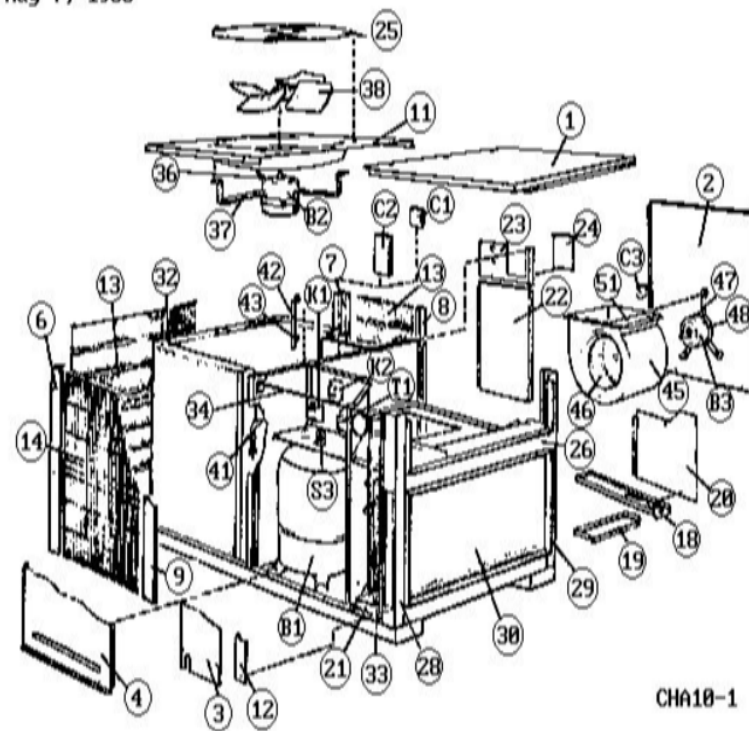

CHA10-260,311,410 Series

May 7, 1985

CHA10-1

Revision Number - 2

BLOWER PARTS

Callout	Name	Quantity	Description
45	HOUSING-BLOWER Cat #: 21893 Model/Part #: LB-43433BB	1	BLOWER HOUSING
46	WHEEL-BLOWER Cat #: 21706 Model/Part #: LB-29333BL	1	"1/2"BORE,10-5/8" X 9-1/2"
47	ARM-MOTOR MOUNT Cat #: 32865 Model/Part #: P-8-9500	3	ARM-MOTOR MTG
48	BAND-MOTOR Cat #: LB-75126D Model/Part #: LB-75126D	1	FORM MOTOR BAND *
51	PLATE-CUTOFF Cat #: 56A47 Model/Part #: LB-43447C	1	PLATE-CUTOFF
B3	MOTOR-BLOWER Cat #: 32803 Model/Part #: 35A9001	1	"1/4HP,1075RPM,208- 230/60/1"
C3	CAPACITOR-FAN MTR Cat #: 53H02 Model/Part #: 81A3801	1	"5MFD,370VAC"

CABINET PARTS

Callout	Name	Quantity	Description
	SHIELD-DRIP Cat #: 55C99 Model/Part #: LB-43355C	1	DRAIN PAN
	COVER-CONTROL BOX Cat #: 57C61 Model/Part #: LB-43458C	1	COVER-BOX
	GROMMET Cat #: 36C66 Model/Part #: P-8-7324	4	"MAKEUP BOX 7/8" I.D. FOR 1-1/8" OPENI
1	PANEL-TOP Cat #: 43C76 Model/Part #: LB-33659CA	1	BLOWER SECTION
2	PANEL Cat #: 50231 Model/Part #: LB-43464CA	1	BLOWER SECTION
3	PANEL	1	COIL SECTION