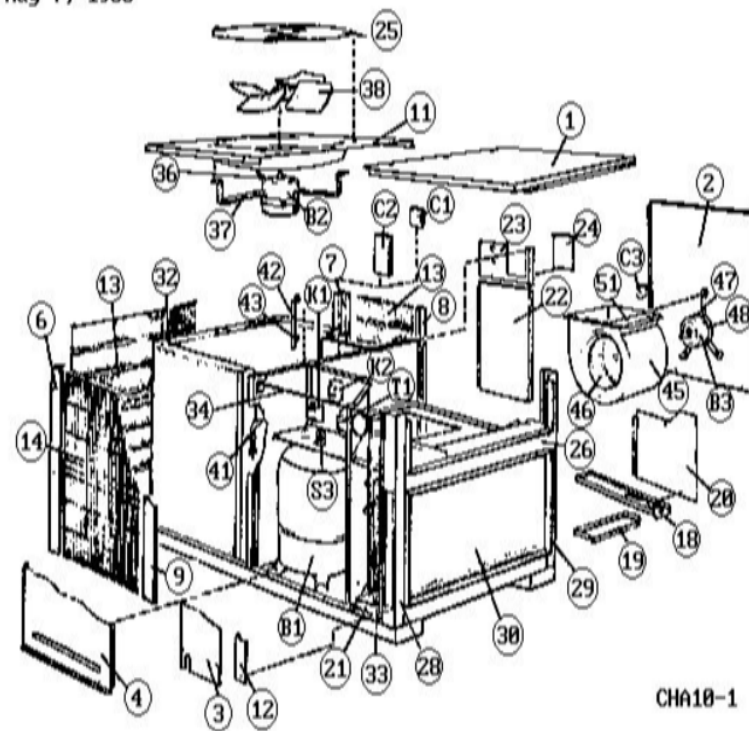

CHA10-260,311,410 Series

May 7, 1985

CHA10-1

Revision Number - 1

BLOWER PARTS

Callout	Name	Quantity	Description
45	HOUSING-BLOWER Cat #: 21893 Model/Part #: LB-43433BB	1	BLOWER HOUSING
46	WHEEL-BLOWER Cat #: 21706 Model/Part #: LB-29333BL	1	"1/2"BORE,10-5/8" X 9-1/2"
47	ARM-MOTOR MOUNT Cat #: 32865 Model/Part #: P-8-9500	3	ARM-MOTOR MTG
48	BAND-MOTOR Cat #: LB-75126D Model/Part #: LB-75126D	1	FORM MOTOR BAND *
51	PLATE-CUTOFF Cat #: 56A47 Model/Part #: LB-43447C	1	PLATE-CUTOFF
B3	MOTOR-BLOWER Cat #: 32803 Model/Part #: 35A9001	1	"1/4HP,1075RPM,208-230/60/1"
B3	MOTOR-BLOWER Cat #: 35C58 Model/Part #: 35C5801	1	"1/4HP,1075RPM,208-230/60/1 (INTL ONLY)"
C3	CAPACITOR-FAN MTR Cat #: 53H02 Model/Part #: 81A3801	1	"5MFD,370VAC"

CABINET PARTS

Callout	Name	Quantity	Description
	SHIELD-DRIP Cat #: 55C99 Model/Part #: LB-43355C	1	DRAIN PAN
	COVER-CONTROL BOX Cat #: 57C61 Model/Part #: LB-43458C	1	COVER-BOX
	GROMMET Cat #: 36C66 Model/Part #: P-8-7324	4	"MAKEUP BOX 7/8" I.D. FOR 1-1/8" OPENI
1	PANEL-TOP Cat #: 43C76 Model/Part #: LB-33659CA	1	BLOWER SECTION

Callout	Name	Quantity	Description
	Cat #: LB-33612B Model/Part #: LB-33612B		
26	CENTERPIECE Cat #: 61A52 Model/Part #: LB-43431C	1	OUTLET END
28	MULLION Cat #: 50337 Model/Part #: LB-43383CA	1	CORNER I.D.COIL- RIGHT REAR
29	MULLION Cat #: 50181 Model/Part #: LB-43387CA	1	CORNER I.D.COIL- LEFT REAR
30	FILTER Cat #: 30335 Model/Part #: P-8-7822	1	"16" X 25" X 1", SLAB"