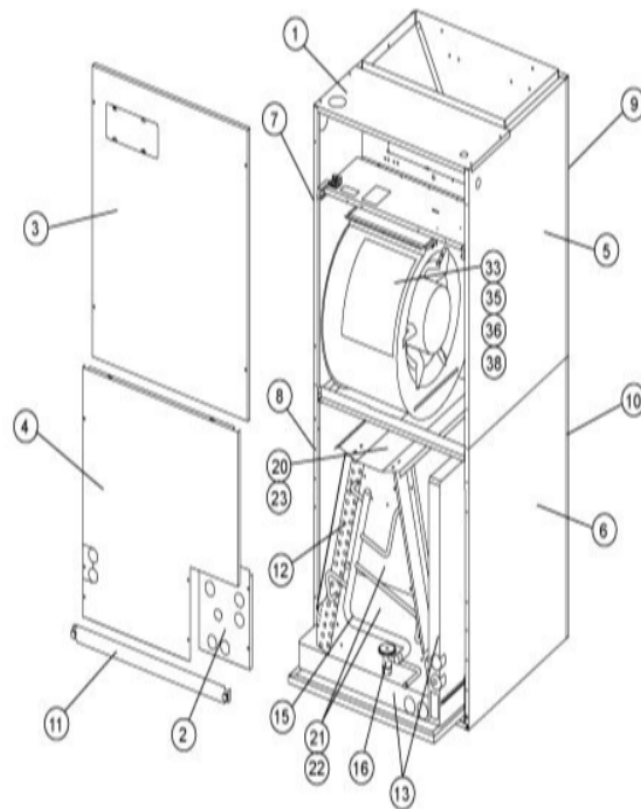

COOLING-COIL/BLOWER COILS
MARCH, 2007
SUPERCEDES MARCH, 2002

CBX32MV SERIES