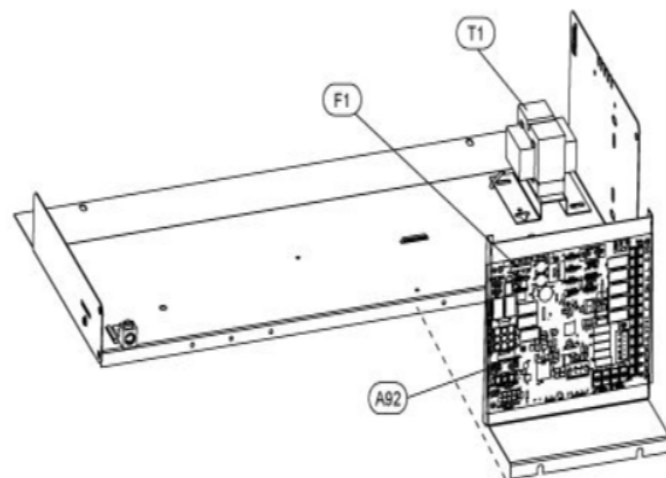

COOLING-COIL/BLOWER COILS
DECEMBER, 2009

CBX32MV -6 CONTROL PANEL