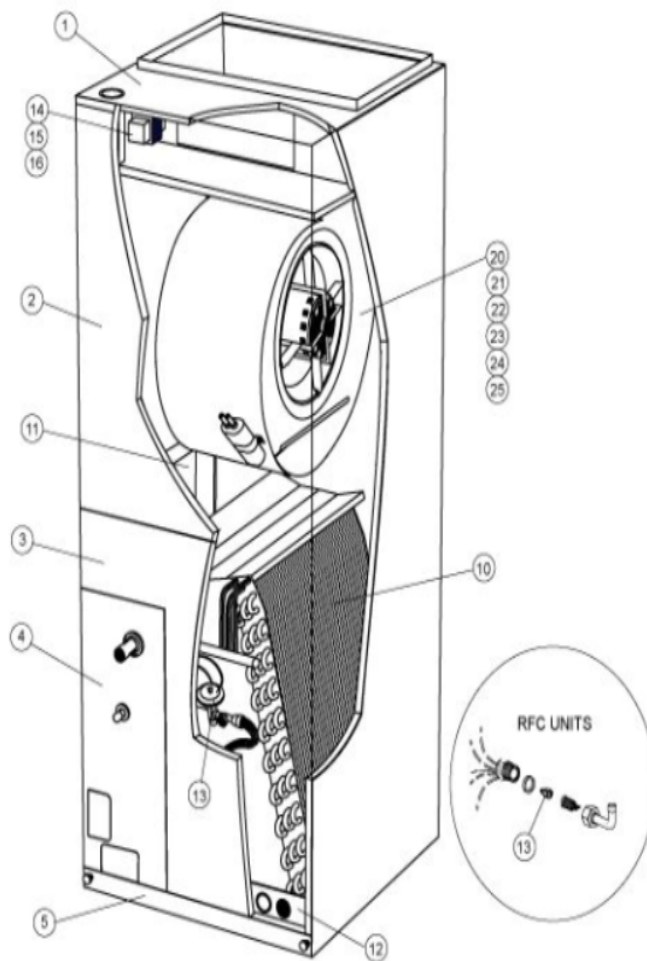

CB26 / CBX26 SERIES

Revision Number - 2

BLOWER PARTS

Callout	Name	Quantity	Description
	RAIL,BLOWER RAH II Cat #: 42W48 Model/Part #: 65912400	2	RAIL, BLOWER
20	HOUSING-BLOWER L/RAILS Cat #: 13W01 Model/Part #: 65915900	1	BLOWER HSG W/WHEEL 12 X 9
21	WHEEL-BLOWER Cat #: 40F86 Model/Part #: LB-29333BBM	1	1/2" BORE,11" X 9"
22	MOTOR-BLOWER Cat #: 41W54 Model/Part #: 65915601	1	1/2 HP, 825 RPM, 3 SPD
23	MOUNT-BAND Cat #: 13W16 Model/Part #: 65936700	1	BAND-MOTOR MTG
24	MOUNT-ARM Cat #: 13W15 Model/Part #: 65066100A-02	4	ARM-MOTOR MTG
25	CAPACITOR-BLR MTR Cat #: 53H13 Model/Part #: 53H1301PR	1	20MFD, 370VAC

CABINET PARTS

Callout	Name	Quantity	Description
	FILTER-AIR 18" X 25" X 1" Cat #: Model/Part #:	1	
	KIT-HARDWARE Cat #: 97M37 Model/Part #: LB-110418A	1	PKG OF 10 FOR FILTER DOOR (SEE NOTE 2)
1	CAP-CABINET Cat #: 13W49 Model/Part #: 659239-07	1	CAP-CABINET
2	PANEL-ACCESS Cat #: 96W71 Model/Part #: 659091-07	1	PANEL-ASSY- BLOWER
3	PANEL-ACCESS Cat #: 97W98 Model/Part #: 659119-07	1	PANEL-ASSY- ACCESS
4	PANEL	1	PANEL ASSY -

Callout	Name	Quantity	Description
	Cat #: 12W91 Model/Part #: 659095-07		CONNECTION
5	PANEL-ACCESS Cat #: 12W93 Model/Part #: 659056-04	1	PANEL-FILTER COVER

CONTROL PANEL PARTS

Callout	Name	Quantity	Description
	104798-01 Harness-Wire (Complete Unit) Cat #: 74W17 Model/Part #: 74W17	1	65689900 Harness- Wire (Complete Unit)
14	TRANSFORMER Cat #: 38M45 Model/Part #: 38M4501	1	208/240V PRI, 24V SEC, 40VA
15	RELAY-BLOWER Cat #: 13W13 Model/Part #: 99018600	1	RELAY
16	RELAY-TIME DELAY Cat #: 19W66 Model/Part #: 76700452	1	1 SEC ON, 45 SEC OFF

Callout	Name	Quantity	Description
	Cat #: 12W79 Model/Part #: 65927200		
13	VALVE-EXPANSION 3.5-6 TON (R410A) Cat #: 91M02 Model/Part #: 100188-02	1	VALVE, EXPANSION 6 TON (R410A)

Note:

Note 1: DISTRIBUTOR ASSEMBLIES ARE NOT SET UP AS A REPAIR PART. IF COIL HAS MULTIPLE LEAKS IN THE DISTRIBUTOR ASSEMBLY, THE COIL SHOULD BE REPLACED. Note 2: Note Contains 10 ea. of Thumb Screws<(>,<)> Speed nuts and Retainers