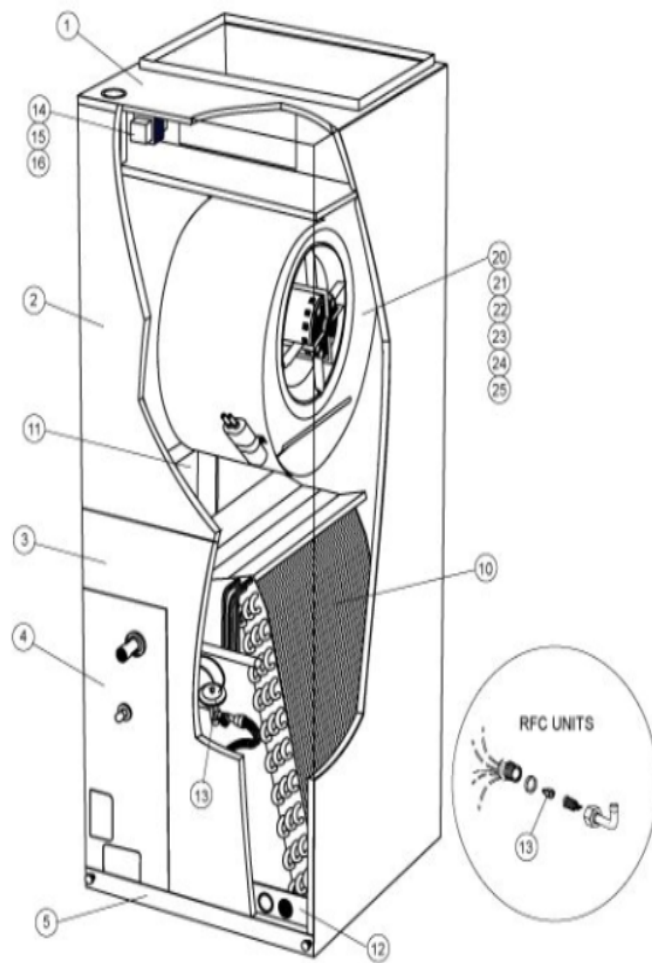

CB26 / CBX26 SERIES

Revision Number - 2

BLOWER PARTS

Callout	Name	Quantity	Description
	RAIL,BLOWER RAH II Cat #: 42W48 Model/Part #: 65912400	2	RAIL, BLOWER
20	HOUSING-BLOWER L/RAILS Cat #: 13W01 Model/Part #: 65915900	1	BLOWER HSG W/WHEEL 12 X 9
21	WHEEL-BLOWER Cat #: 40F86 Model/Part #: LB-29333BBM	1	1/2" BORE,11" X 9"
22	MOTOR-BLOWER Cat #: 41W54 Model/Part #: 65915601	1	1/2 HP, 825 RPM, 3 SPD
23	MOUNT-BAND Cat #: 13W16 Model/Part #: 65936700	1	BAND-MOTOR MTG
24	MOUNT-ARM Cat #: 13W15 Model/Part #: 65066100A-02	4	ARM-MOTOR MTG
25	CAPACITOR-BLR MTR Cat #: 53H13 Model/Part #: 53H1301PR	1	20MFD, 370VAC

CABINET PARTS

Callout	Name	Quantity	Description
	FILTER-AIR 18" X 25" X 1" Cat #: Model/Part #:	1	
	KIT-HARDWARE Cat #: 97M37 Model/Part #: LB-110418A	1	PKG OF 10 FOR FILTER DOOR
1	CAP-CABINET Cat #: 13W49 Model/Part #: 659239-07	1	CAP-CABINET
2	PANEL-ACCESS Cat #: 96W71 Model/Part #: 659091-07	1	PANEL-ASSY- BLOWER
3	PANEL-ACCESS Cat #: 97W98 Model/Part #: 659119-07	1	PANEL-ASSY- ACCESS
4	PANEL Cat #: 12W91 Model/Part #: 659095-07	1	PANEL ASSY - CONNECTION

Callout	Name	Quantity	Description
5	PANEL-ACCESS Cat #: 12W93 Model/Part #: 659056-04	1	PANEL-FILTER COVER

CONTROL PANEL PARTS

Callout	Name	Quantity	Description
	104798-01 Harness-Wire (Complete Unit) Cat #: 74W17 Model/Part #: 74W17	1	65689900 Harness-Wire (Complete Unit)
14	TRANSFORMER Cat #: 38M45 Model/Part #: 38M4501	1	208/240V PRI, 24V SEC, 40VA
15	RELAY-BLOWER Cat #: 13W13 Model/Part #: 99018600	1	RELAY
16	RELAY-TIME DELAY Cat #: 19W66 Model/Part #: 76700452	1	1 SEC ON, 45 SEC OFF

Callout	Name	Quantity	Description
13	VALVE-EXPANSION 3.5-6 TON (R410A) Cat #: 91M02 Model/Part #: 100188-02	1	VALVE, EXPANSION 6 TON (R410A)

Note:

Note1: DISTRIBUTOR ASSEMBLIES ARE NOT SET UP AS A REPAIR PART. IF COIL HAS MULTIPLE LEAKS IN THE DISTRIBUTOR ASSEMBLY, THE COIL SHOULD BE REPLACED.