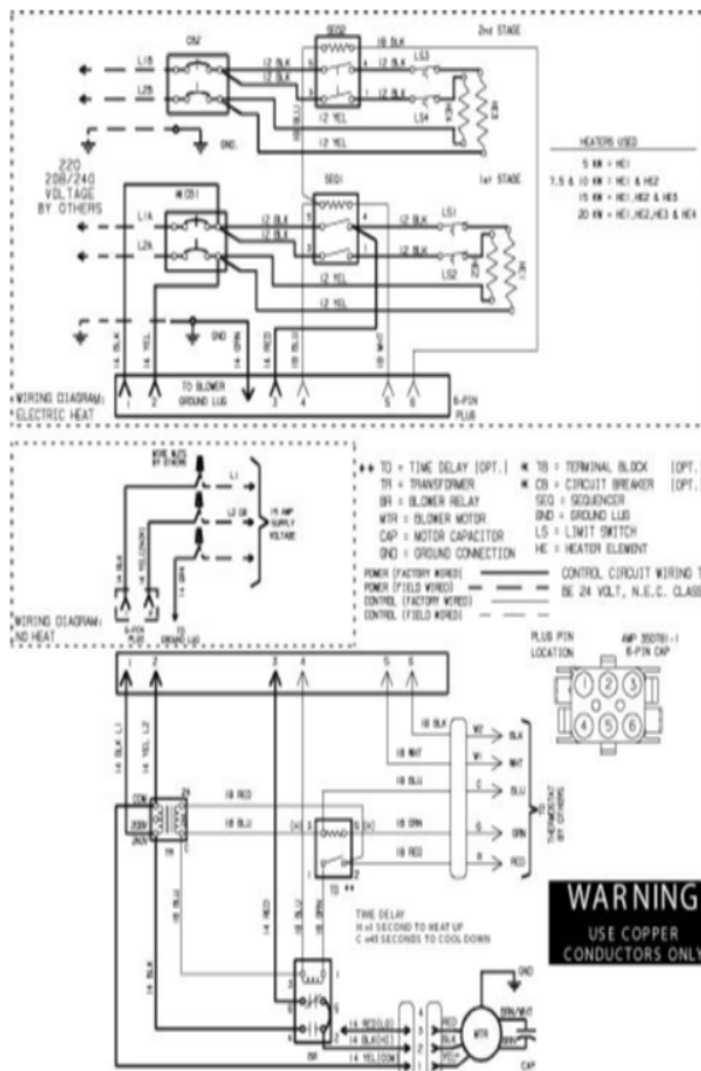

CB26 / CBX26 SERIES

Revision Number - 1

BLOWER PARTS

Callout	Name	Quantity	Description
	RAIL,BLOWER RAH II Cat #: 42W48 Model/Part #: 65912400	2	RAIL, BLOWER
20	HOUSING-BLOWER L/RAILS Cat #: 13W00 Model/Part #: 65915800	1	BLWR HSING ASSY, 12 X 8R IN W/11X8 WHEEL
21	WHEEL-BLOWER Cat #: 16W84 Model/Part #: LB-29333BDD	1	1/2" BORE, 11" X 8"
22	MOTOR-BLOWER Cat #: 41W52 Model/Part #: 65915301	1	1/3 HP, 825 RPM, 3 SPD (AFTER 6/1/2007)
22	MOTOR-BLOWER Cat #: 12W69 Model/Part #: 65915400	1	1/3 HP, 825 RPM, 2 SPD (BEFORE 6/1/2007)
23	MOUNT-BAND Cat #: 13W16 Model/Part #: 65936700	1	BAND-MOTOR MTG
24	MOUNT-ARM Cat #: 13W15 Model/Part #: 65066100A-02	4	ARM-MOTOR MTG
25	CAPACITOR-BLR MTR Cat #: 53H13 Model/Part #: 53H1301PR	1	20MFD, 370VAC

CABINET PARTS

Callout	Name	Quantity	Description
	FILTER-AIR 18" X 25" X 1" Cat #: Model/Part #:	1	
	KIT-HARDWARE Cat #: 97M37 Model/Part #: LB-110418A	1	PKG OF 10 FOR FILTER DOOR (SEE NOTE 2)
1	CAP-CABINET Cat #: 13W49 Model/Part #: 659239-07	1	CAP-CABINET
2	PANEL-ACCESS	1	PANEL-ASSY-

CONTROL PANEL PARTS

Callout	Name	Quantity	Description
6	104798-01 Harness-Wire (Complete Unit) Cat #: 74W17 Model/Part #: 74W17	1	65689900 Harness-Wire (Complete Unit)
14	TRANSFORMER Cat #: 38M45 Model/Part #: 38M4501	1	208/240V PRI, 24V SEC, 40VA
15	RELAY-BLOWER Cat #: 13W13 Model/Part #: 99018600	1	RELAY
16	RELAY-TIME DELAY Cat #: 19W66 Model/Part #: 76700452	1	1 SEC ON, 45 SEC OFF (AFTER 1/1/2006)
16	RELAY-TIME DELAY Cat #: 13W12 Model/Part #: 99018100	1	30 SEC ON, 30 SEC OFF (BEFORE 1/1/2006)

Note:

Note 1: DISTRIBUTOR ASSEMBLIES ARE NOT SET UP AS A REPAIR PART. IF COIL HAS MULTIPLE LEAKS IN THE DISTRIBUTOR ASSEMBLY, THE COIL SHOULD BE REPLACED. NOTE 2 Note Contains 10 ea. of Thumb Screws, Speed nuts and Retainers