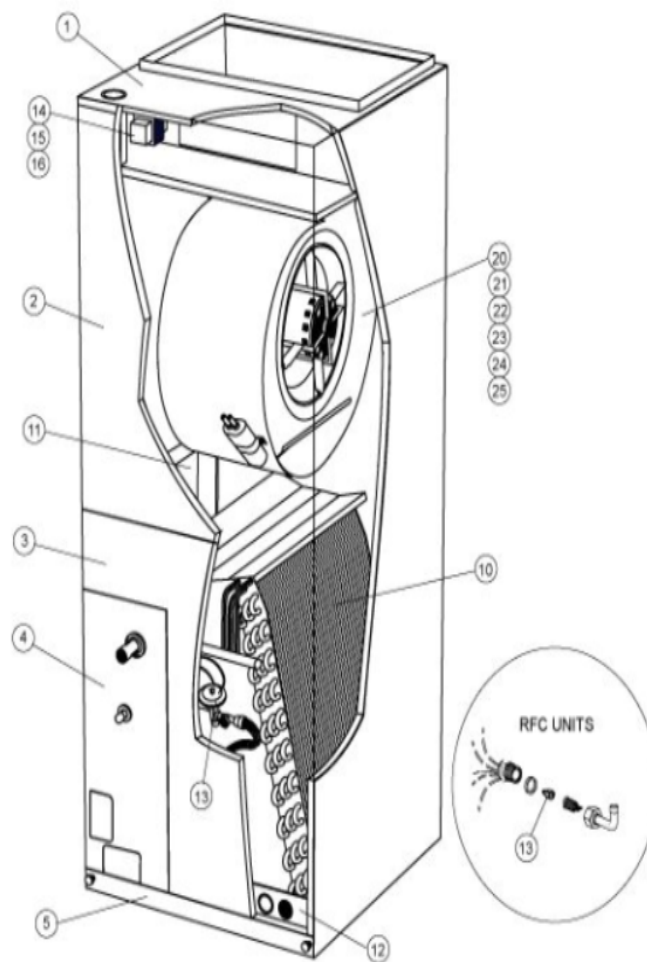

CB26 / CBX26 SERIES

Revision Number - 1

BLOWER PARTS

Callout	Name	Quantity	Description
	RAIL,BLOWER RAH II Cat #: 42W48 Model/Part #: 65912400	2	RAIL, BLOWER
20	HOUSING-BLOWER L/RAILS Cat #: 13W00 Model/Part #: 65915800	1	BLWR HSING ASSY, 12 X 8R IN W/11X8 WHEEL
21	WHEEL-BLOWER Cat #: 16W84 Model/Part #: LB-29333BDD	1	1/2" BORE, 11" X 8"
22	MOTOR-BLOWER Cat #: 41W52 Model/Part #: 65915301	1	1/3 HP, 825 RPM, 3 SPD (AFTER 6/1/2007)
22	MOTOR-BLOWER Cat #: 12W69 Model/Part #: 65915400	1	1/3 HP, 825 RPM, 2 SPD (BEFORE 6/1/2007)
23	MOUNT-BAND Cat #: 13W16 Model/Part #: 65936700	1	BAND-MOTOR MTG
24	MOUNT-ARM Cat #: 13W15 Model/Part #: 65066100A-02	4	ARM-MOTOR MTG
25	CAPACITOR-BLR MTR Cat #: 53H13 Model/Part #: 53H1301PR	1	20MFD, 370VAC

CABINET PARTS

Callout	Name	Quantity	Description
	FILTER-AIR 18" X 25" X 1" Cat #: Model/Part #:	1	
	KIT-HARDWARE Cat #: 97M37 Model/Part #: LB-110418A	1	PKG OF 10 FOR FILTER DOOR (SEE NOTE 2)
1	CAP-CABINET Cat #: 13W49 Model/Part #: 659239-07	1	CAP-CABINET
2	PANEL-ACCESS	1	PANEL-ASSY-

Callout	Name	Quantity	Description
	Cat #: 96W71 Model/Part #: 659091-07		BLOWER
3	PANEL-ACCESS Cat #: 97W98 Model/Part #: 659119-07	1	PANEL-ASSY-ACCESS
4	PANEL Cat #: 12W91 Model/Part #: 659095-07	1	PANEL ASSY - CONNECTION
5	PANEL-ACCESS Cat #: 12W93 Model/Part #: 659056-04	1	PANEL-FILTER COVER

CONTROL PANEL PARTS

Callout	Name	Quantity	Description
6	104798-01 Harness-Wire (Complete Unit) Cat #: 74W17 Model/Part #: 74W17	1	65689900 Harness-Wire (Complete Unit)
14	TRANSFORMER Cat #: 38M45 Model/Part #: 38M4501	1	208/240V PRI, 24V SEC, 40VA
15	RELAY-BLOWER Cat #: 13W13 Model/Part #: 99018600	1	RELAY
16	RELAY-TIME DELAY Cat #: 19W66 Model/Part #: 76700452	1	1 SEC ON, 45 SEC OFF (AFTER 1/1/2006)
16	RELAY-TIME DELAY Cat #: 13W12 Model/Part #: 99018100	1	30 SEC ON, 30 SEC OFF (BEFORE 1/1/2006)