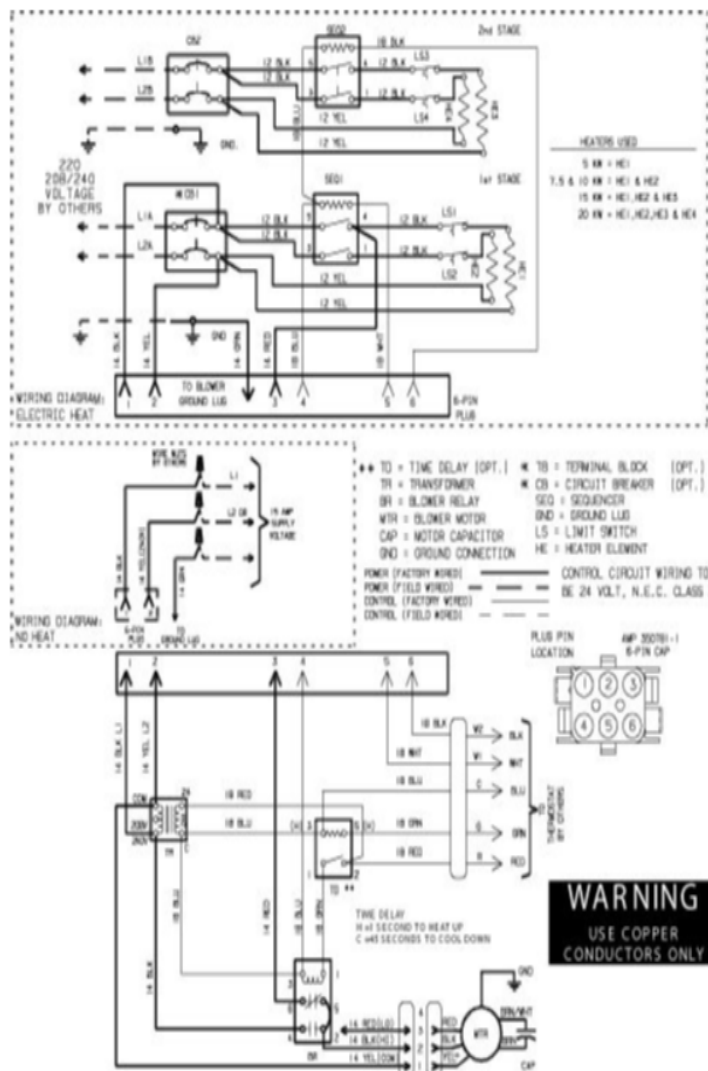

### CB26 / CBX26 SERIES

Revision Number - 2

## BLOWER PARTS

Callout	Name	Quantity	Description
	RAIL,BLOWER RAH II Cat #: 42W48 Model/Part #: 65912400	2	RAIL, BLOWER
20	HOUSING-BLOWER L/RAILS Cat #: 13W00 Model/Part #: 65915800	1	BLWR HSING ASSY, 12 X 8R IN W/11X8 WHEEL
21	WHEEL-BLOWER Cat #: 16W84 Model/Part #: LB-29333BDD	1	1/2" BORE, 11" X 8"
22	MOTOR-BLOWER Cat #: 41W53 Model/Part #: 65915501	1	1/2 HP, 825 RPM, 3 SPD
23	MOUNT-BAND Cat #: 13W16 Model/Part #: 65936700	1	BAND-MOTOR MTG
24	MOUNT-ARM Cat #: 13W15 Model/Part #: 65066100A-02	4	ARM-MOTOR MTG
25	CAPACITOR-BLR MTR Cat #: 53H13 Model/Part #: 53H1301PR	1	20MFD, 370VAC

Callout	Name	Quantity	Description
	Cat #: 12W91 Model/Part #: 659095-07		CONNECTION
5	PANEL-ACCESS Cat #: 12W93 Model/Part #: 659056-04	1	PANEL-FILTER COVER

## CONTROL PANEL PARTS

Callout	Name	Quantity	Description
6	104798-01 Harness-Wire (Complete Unit) Cat #: 74W17 Model/Part #: 74W17	1	65689900 Harness- Wire (Complete Unit)
14	TRANSFORMER Cat #: 38M45 Model/Part #: 38M4501	1	208/240V PRI, 24V SEC, 40VA
15	RELAY-BLOWER Cat #: 13W13 Model/Part #: 99018600	1	RELAY
16	RELAY-TIME DELAY Cat #: 19W66 Model/Part #: 76700452	1	1 SEC ON, 45 SEC OFF