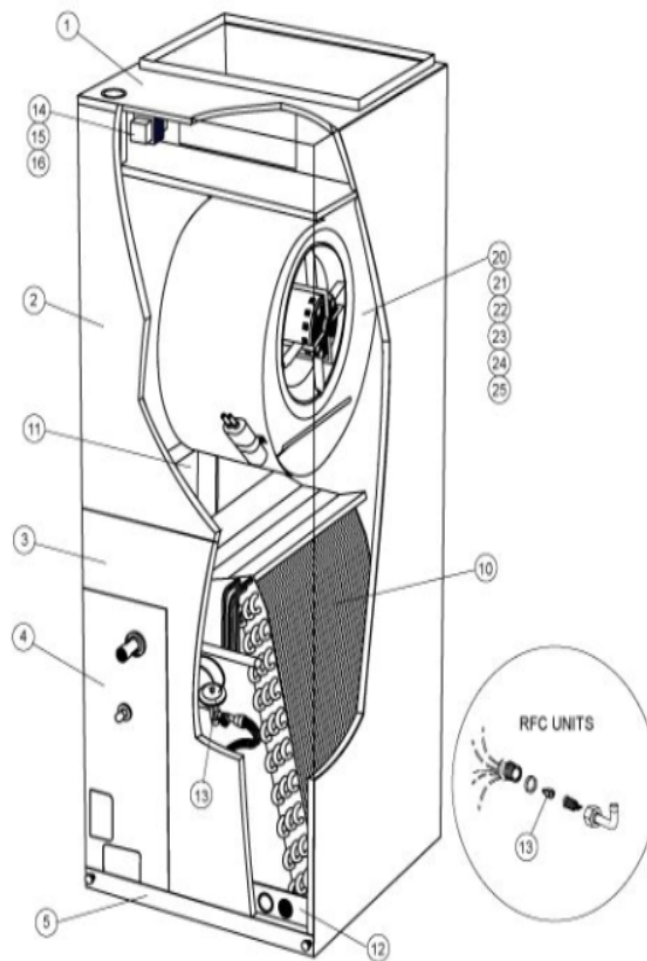

CB26 / CBX26 SERIES