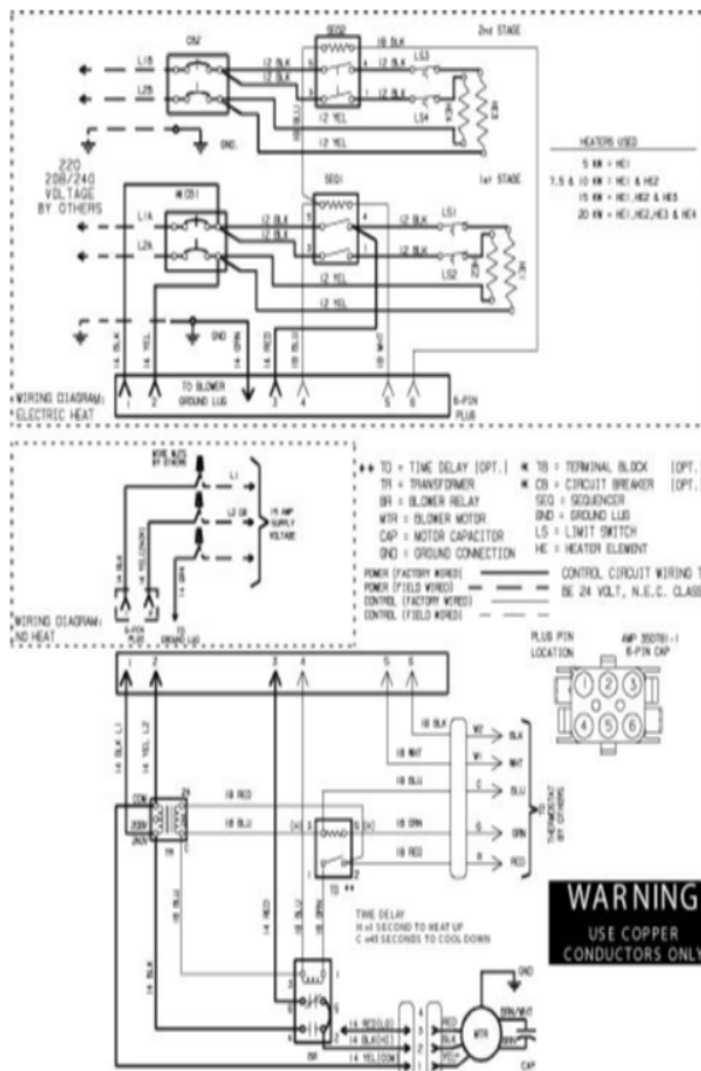

CB26 / CBX26 SERIES

Revision Number - 1

BLOWER PARTS

Callout	Name	Quantity	Description
	RAIL,BLOWER RAH II Cat #: 42W48 Model/Part #: 65912400	2	RAIL, BLOWER
20	HOUSING-BLOWER L/RAILS Cat #: 13W00 Model/Part #: 65915800	1	BLWR HSING ASSY, 12 X 8R IN W/11X8 WHEEL
21	WHEEL-BLOWER Cat #: 16W84 Model/Part #: LB-29333BDD	1	1/2" BORE, 11" X 8"
22	MOTOR-BLOWER Cat #: 41W52 Model/Part #: 65915301	1	1/3 HP, 825 RPM, 3 SPD (AFTER 6/1/2007)
22	MOTOR-BLOWER Cat #: 12W69 Model/Part #: 65915400	1	1/3 HP, 825 RPM, 2 SPD (BEFORE 6/1/2007)
23	MOUNT-BAND Cat #: 13W16 Model/Part #: 65936700	1	BAND-MOTOR MTG
24	MOUNT-ARM Cat #: 13W15 Model/Part #: 65066100A-02	4	ARM-MOTOR MTG
25	CAPACITOR-BLR MTR Cat #: 53H13 Model/Part #: 53H1301PR	1	20MFD, 370VAC

CABINET PARTS

Callout	Name	Quantity	Description
	FILTER-AIR 18" X 25" X 1" Cat #: Model/Part #:	1	
	KIT-HARDWARE Cat #: 97M37 Model/Part #: LB-110418A	1	PKG OF 10 FOR FILTER DOOR
1	CAP-CABINET Cat #: 13W49 Model/Part #: 659239-07	1	CAP-CABINET
2	PANEL-ACCESS Cat #: 96W71 Model/Part #: 659091-07	1	PANEL-ASSY- BLOWER

Callout	Name	Quantity	Description
3	PANEL-ACCESS Cat #: 97W98 Model/Part #: 659119-07	1	PANEL-ASSY-ACCESS
4	PANEL Cat #: 12W91 Model/Part #: 659095-07	1	PANEL ASSY - CONNECTION
5	PANEL-ACCESS Cat #: 12W93 Model/Part #: 659056-04	1	PANEL-FILTER COVER

CONTROL PANEL PARTS

Callout	Name	Quantity	Description
6	104798-01 Harness-Wire (Complete Unit) Cat #: 74W17 Model/Part #: 74W17	1	65689900 Harness-Wire (Complete Unit)
14	TRANSFORMER Cat #: 38M45 Model/Part #: 38M4501	1	208/240V PRI, 24V SEC, 40VA
15	RELAY-BLOWER Cat #: 13W13 Model/Part #: 99018600	1	RELAY
16	RELAY-TIME DELAY Cat #: 19W66 Model/Part #: 76700452	1	1 SEC ON, 45 SEC OFF (AFTER 1/1/2006)
16	RELAY-TIME DELAY Cat #: 13W12 Model/Part #: 99018100	1	30 SEC ON, 30 SEC OFF (BEFORE 1/1/2006)