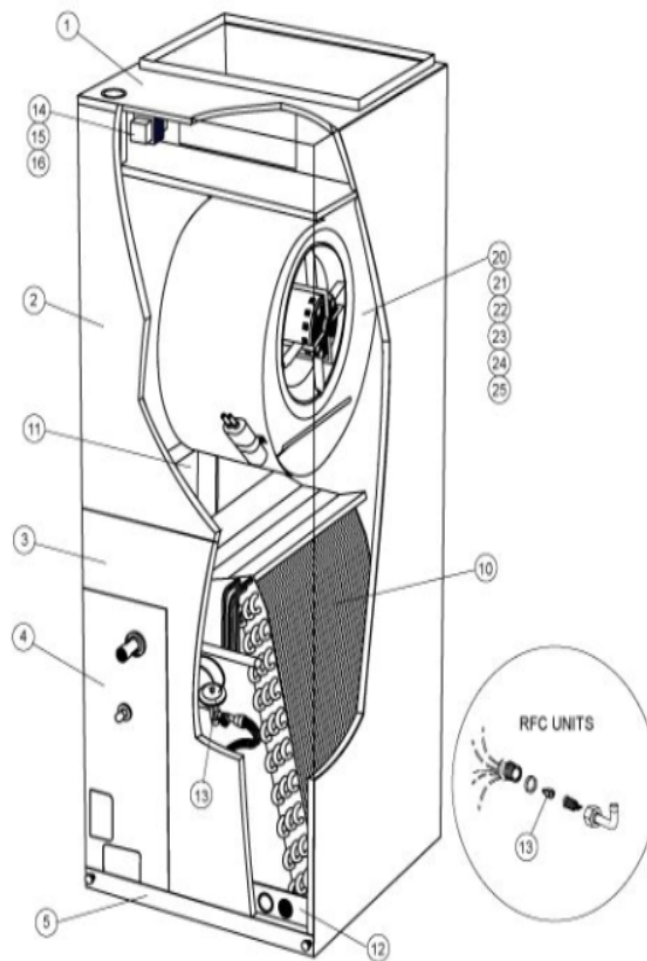

CB26 / CBX26 SERIES

Revision Number - 1

BLOWER PARTS

Callout	Name	Quantity	Description
	RAIL,BLOWER RAH II Cat #: 42W48 Model/Part #: 65912400	2	RAIL, BLOWER
20	HOUSING-BLOWER L/RAILS Cat #: 13W00 Model/Part #: 65915800	1	BLWR HSING ASSY, 12 X 8R IN W/11X8 WHEEL
21	WHEEL-BLOWER Cat #: 16W84 Model/Part #: LB-29333BDD	1	1/2" BORE, 11" X 8"
22	MOTOR-BLOWER Cat #: 41W52 Model/Part #: 65915301	1	1/3 HP, 825 RPM, 3 SPD (AFTER 6/1/2007)
22	MOTOR-BLOWER Cat #: 12W69 Model/Part #: 65915400	1	1/3 HP, 825 RPM, 2 SPD (BEFORE 6/1/2007)
23	MOUNT-BAND Cat #: 13W16 Model/Part #: 65936700	1	BAND-MOTOR MTG
24	MOUNT-ARM Cat #: 13W15 Model/Part #: 65066100A-02	4	ARM-MOTOR MTG
25	CAPACITOR-BLR MTR Cat #: 53H13 Model/Part #: 53H1301PR	1	20MFD, 370VAC

CABINET PARTS

Callout	Name	Quantity	Description
	FILTER-AIR 18" X 25" X 1" Cat #: Model/Part #:	1	
	KIT-HARDWARE Cat #: 97M37 Model/Part #: LB-110418A	1	PKG OF 10 FOR FILTER DOOR
1	CAP-CABINET Cat #: 13W49 Model/Part #: 659239-07	1	CAP-CABINET
2	PANEL-ACCESS Cat #: 96W71 Model/Part #: 659091-07	1	PANEL-ASSY- BLOWER

Callout	Name	Quantity	Description
3	PANEL-ACCESS Cat #: 97W98 Model/Part #: 659119-07	1	PANEL-ASSY-ACCESS
4	PANEL Cat #: 12W91 Model/Part #: 659095-07	1	PANEL ASSY - CONNECTION
5	PANEL-ACCESS Cat #: 12W93 Model/Part #: 659056-04	1	PANEL-FILTER COVER

CONTROL PANEL PARTS

Callout	Name	Quantity	Description
6	104798-01 Harness-Wire (Complete Unit) Cat #: 74W17 Model/Part #: 74W17	1	65689900 Harness-Wire (Complete Unit)
14	TRANSFORMER Cat #: 38M45 Model/Part #: 38M4501	1	208/240V PRI, 24V SEC, 40VA
15	RELAY-BLOWER Cat #: 13W13 Model/Part #: 99018600	1	RELAY
16	RELAY-TIME DELAY Cat #: 19W66 Model/Part #: 76700452	1	1 SEC ON, 45 SEC OFF (AFTER 1/1/2006)
16	RELAY-TIME DELAY Cat #: 13W12 Model/Part #: 99018100	1	30 SEC ON, 30 SEC OFF (BEFORE 1/1/2006)