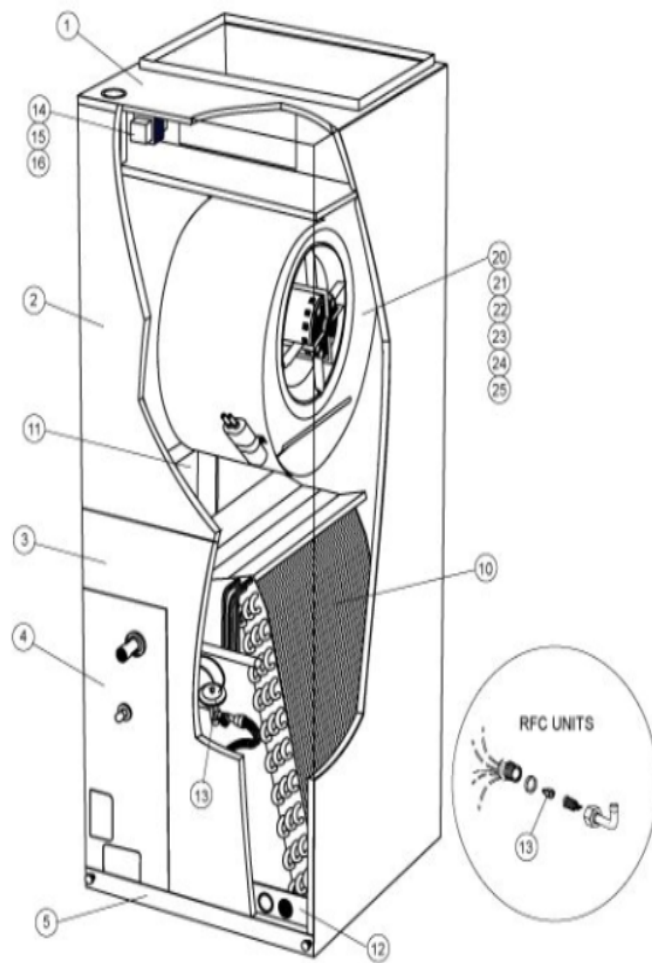

CB26 / CBX26 SERIES