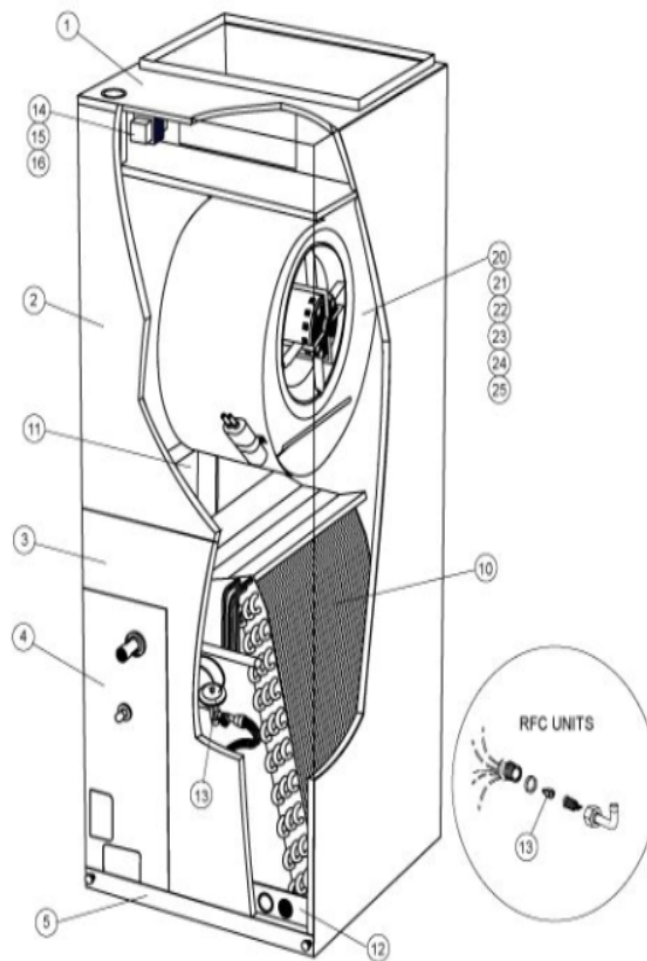

CB26 / CBX26 SERIES

Revision Number - 1

BLOWER PARTS

Callout	Name	Quantity	Description
	RAIL,BLOWER RAH II Cat #: 42W48 Model/Part #: 65912400	2	RAIL, BLOWER
20	HOUSING-BLOWER L/RAILS Cat #: 13W00 Model/Part #: 65915800	1	BLWR HSING ASSY, 12 X 8R IN W/11X8 WHEEL
21	WHEEL-BLOWER Cat #: 16W84 Model/Part #: LB-29333BDD	1	1/2" BORE, 11" X 8"
22	MOTOR-BLOWER Cat #: 12W68 Model/Part #: 65915300	1	1/3 HP, 825 RPM, 2 SPD (BEFORE 6/1/2007)
22	MOTOR-BLOWER Cat #: 41W52 Model/Part #: 65915301	1	1/3 HP, 825 RPM, 3 SPD (AFTER 6/1/2007)
23	MOUNT-BAND Cat #: 13W16 Model/Part #: 65936700	1	BAND-MOTOR MTG
24	MOUNT-ARM Cat #: 13W15 Model/Part #: 65066100A-02	4	ARM-MOTOR MTG
25	CAPACITOR Cat #: 53H06 Model/Part #: 53H0601PR	1	15MFD, 370VAC

CABINET PARTS

Callout	Name	Quantity	Description
	FILTER-AIR 18" X 20" X 1" Cat #: Model/Part #:	1	
	KIT-HARDWARE Cat #: 97M37 Model/Part #: LB-110418A	1	PKG OF 10 FOR FILTER DOOR
1	CAP-CABINET Cat #: 13W48 Model/Part #: 659065-07	1	CAP-CABINET
2	PANEL-ACCESS Cat #: 96W71 Model/Part #: 659091-07	1	PANEL-ASSY- BLOWER

Callout	Name	Quantity	Description
3	PANEL-ACCESS Cat #: 12W86 Model/Part #: 659052-07	1	PANEL-ASSY-ACCESS
4	PANEL Cat #: 12W90 Model/Part #: 659058-07	1	PATCH PLATE
5	PANEL-ACCESS Cat #: 12W93 Model/Part #: 659056-04	1	PANEL-FILTER COVER

CONTROL PANEL PARTS

Callout	Name	Quantity	Description
6	104798-01 Harness-Wire (Complete Unit) Cat #: 74W17 Model/Part #: 74W17	1	65689900 Harness-Wire (Complete Unit)
14	TRANSFORMER Cat #: 38M45 Model/Part #: 38M4501	1	208/240V PRI, 24V SEC, 40VA
15	RELAY-BLOWER Cat #: 13W13 Model/Part #: 99018600	1	RELAY
16	RELAY-TIME DELAY Cat #: 19W66 Model/Part #: 76700452	1	1 SEC ON, 45 SEC OFF (AFTER 1/1/2006)
16	RELAY-TIME DELAY Cat #: 13W12 Model/Part #: 99018100	1	30 SEC ON, 30 SEC OFF (BEFORE 1/1/2006)