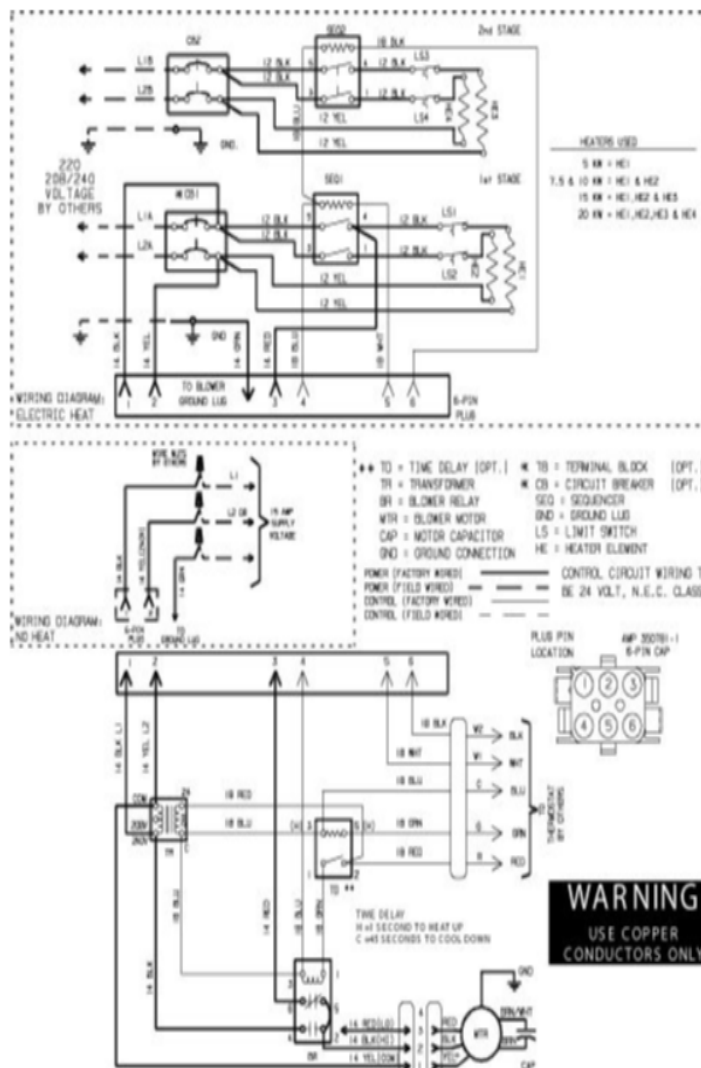

CB26 / CBX26 SERIES

Revision Number - 1

BLOWER PARTS

Callout	Name	Quantity	Description
	RAIL,BLOWER RAH II Cat #: 42W48 Model/Part #: 65912400	2	RAIL, BLOWER
20	HOUSING-BLOWER L/RAILS Cat #: 13W00 Model/Part #: 65915800	1	BLWR HSING ASSY, 12 X 8R IN W/11X8 WHEEL
21	WHEEL-BLOWER Cat #: 16W84 Model/Part #: LB-29333BDD	1	1/2" BORE, 11" X 8"
22	MOTOR-BLOWER Cat #: 12W68 Model/Part #: 65915300	1	1/3 HP, 825 RPM, 2 SPD (BEFORE 6/1/2007)
22	MOTOR-BLOWER Cat #: 41W52 Model/Part #: 65915301	1	1/3 HP, 825 RPM, 3 SPD (AFTER 6/1/2007)
23	MOUNT-BAND Cat #: 13W16 Model/Part #: 65936700	1	BAND-MOTOR MTG
24	MOUNT-ARM Cat #: 13W15 Model/Part #: 65066100A-02	4	ARM-MOTOR MTG
25	CAPACITOR Cat #: 53H06 Model/Part #: 53H0601PR	1	15MFD, 370VAC

CABINET PARTS

Callout	Name	Quantity	Description
	FILTER-AIR 18" X 20" X 1" Cat #: Model/Part #:	1	
	KIT-HARDWARE Cat #: 97M37 Model/Part #: LB-110418A	1	PKG OF 10 FOR FILTER DOOR
1	CAP-CABINET Cat #: 13W48 Model/Part #: 659065-07	1	CAP-CABINET
2	PANEL-ACCESS Cat #: 96W71 Model/Part #: 659091-07	1	PANEL-ASSY- BLOWER

Callout	Name	Quantity	Description
3	PANEL-ACCESS Cat #: 12W86 Model/Part #: 659052-07	1	PANEL-ASSY-ACCESS
4	PANEL Cat #: 12W90 Model/Part #: 659058-07	1	PATCH PLATE
5	PANEL-ACCESS Cat #: 12W93 Model/Part #: 659056-04	1	PANEL-FILTER COVER

CONTROL PANEL PARTS

Callout	Name	Quantity	Description
6	104798-01 Harness-Wire (Complete Unit) Cat #: 74W17 Model/Part #: 74W17	1	65689900 Harness-Wire (Complete Unit)
14	TRANSFORMER Cat #: 38M45 Model/Part #: 38M4501	1	208/240V PRI, 24V SEC, 40VA
15	RELAY-BLOWER Cat #: 13W13 Model/Part #: 99018600	1	RELAY
16	RELAY-TIME DELAY Cat #: 19W66 Model/Part #: 76700452	1	1 SEC ON, 45 SEC OFF (AFTER 1/1/2006)
16	RELAY-TIME DELAY Cat #: 13W12 Model/Part #: 99018100	1	30 SEC ON, 30 SEC OFF (BEFORE 1/1/2006)