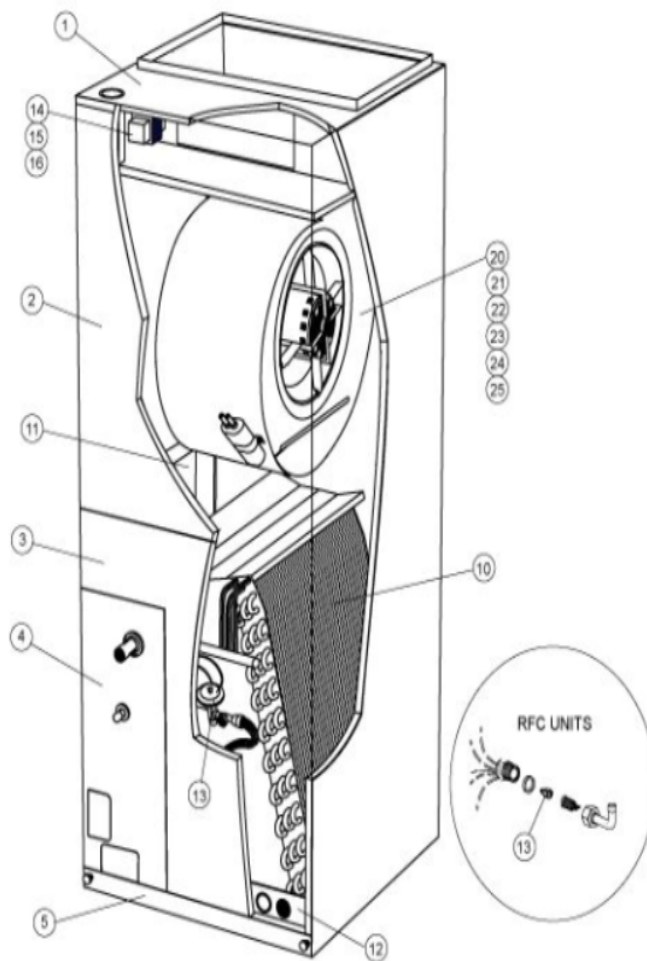

CB26 / CBX26 SERIES

Revision Number - 1

BLOWER PARTS

Callout	Name	Quantity	Description
	RAIL,BLOWER RAH II Cat #: 42W48 Model/Part #: 65912400	2	RAIL, BLOWER
20	HOUSING-BLOWER L/RAILS Cat #: 13W00 Model/Part #: 65915800	1	BLWR HSING ASSY, 12 X 8R IN W/11X8 WHEEL
21	WHEEL-BLOWER Cat #: 16W84 Model/Part #: LB-29333BDD	1	1/2" BORE, 11" X 8"
22	MOTOR-BLOWER Cat #: 12W68 Model/Part #: 65915300	1	1/3 HP, 825 RPM, 2 SPD (BEFORE 6/1/2007)
22	MOTOR-BLOWER Cat #: 41W52 Model/Part #: 65915301	1	1/3 HP, 825 RPM, 3 SPD (AFTER 6/1/2007)
23	MOUNT-BAND Cat #: 13W16 Model/Part #: 65936700	1	BAND-MOTOR MTG
24	MOUNT-ARM Cat #: 13W15 Model/Part #: 65066100A-02	4	ARM-MOTOR MTG
25	CAPACITOR Cat #: 53H06 Model/Part #: 53H0601PR	1	15MFD, 370VAC

CABINET PARTS

Callout	Name	Quantity	Description
	FILTER-AIR 18" X 20" X 1" Cat #: Model/Part #:	1	
	KIT-HARDWARE Cat #: 97M37 Model/Part #: LB-110418A	1	PKG OF 10 FOR FILTER DOOR
1	CAP-CABINET Cat #: 13W48 Model/Part #: 659065-07	1	CAP-CABINET
2	PANEL-ACCESS Cat #: 96W71 Model/Part #: 659091-07	1	PANEL-ASSY- BLOWER

Callout	Name	Quantity	Description
3	PANEL-ACCESS Cat #: 12W86 Model/Part #: 659052-07	1	PANEL-ASSY-ACCESS
4	PANEL Cat #: 12W90 Model/Part #: 659058-07	1	PATCH PLATE
5	PANEL-ACCESS Cat #: 12W93 Model/Part #: 659056-04	1	PANEL-FILTER COVER

CONTROL PANEL PARTS

Callout	Name	Quantity	Description
6	104798-01 Harness-Wire (Complete Unit) Cat #: 74W17 Model/Part #: 74W17	1	65689900 Harness-Wire (Complete Unit)
14	TRANSFORMER Cat #: 38M45 Model/Part #: 38M4501	1	208/240V PRI, 24V SEC, 40VA
15	RELAY-BLOWER Cat #: 13W13 Model/Part #: 99018600	1	RELAY
16	RELAY-TIME DELAY Cat #: 19W66 Model/Part #: 76700452	1	1 SEC ON, 45 SEC OFF (AFTER 1/1/2006)
16	RELAY-TIME DELAY Cat #: 13W12 Model/Part #: 99018100	1	30 SEC ON, 30 SEC OFF (BEFORE 1/1/2006)