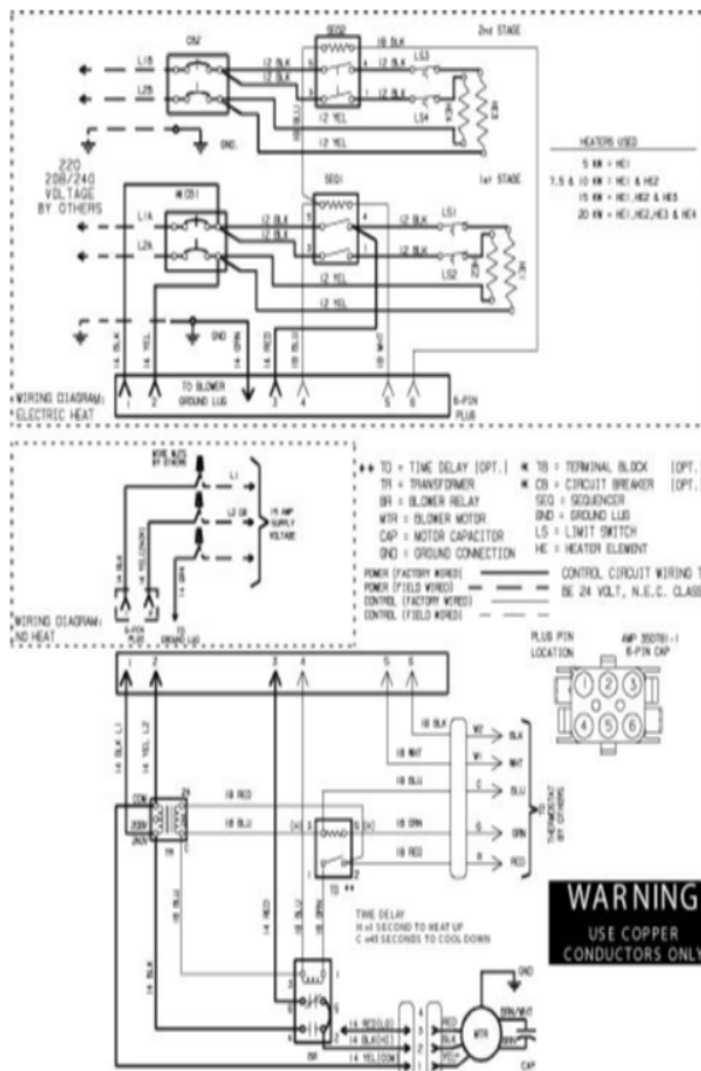

### CB26 / CBX26 SERIES

Revision Number - 1

## BLOWER PARTS

Callout	Name	Quantity	Description
	RAIL,BLOWER RAH II Cat #: 42W48 Model/Part #: 65912400	2	RAIL, BLOWER
20	HOUSING-BLOWER L/RAILS Cat #: 13W00 Model/Part #: 65915800	1	BLWR HSING ASSY, 12 X 8R IN W/11X8 WHEEL
21	WHEEL-BLOWER Cat #: 16W84 Model/Part #: LB-29333BDD	1	1/2" BORE, 11" X 8"
22	MOTOR-BLOWER Cat #: 12W67 Model/Part #: 65915200	1	1/4 HP, 2 SPD (BEFORE 6/1/2007)
22	MOTOR-BLOWER Cat #: 41W51 Model/Part #: 65915201	1	1/4 HP, 3 SPD (AFTER 6/1/2007)
23	MOUNT-BAND Cat #: 13W16 Model/Part #: 65936700	1	BAND-MOTOR MTG
24	MOUNT-ARM Cat #: 13W15 Model/Part #: 65066100A-02	4	ARM-MOTOR MTG
25	CAPACITOR Cat #: 53H06 Model/Part #: 53H0601PR	1	15MFD, 370VAC

## CABINET PARTS

Callout	Name	Quantity	Description
	FILTER-AIR 18" X 20" X 1" Cat #: Model/Part #:	1	
	KIT-HARDWARE Cat #: 97M37 Model/Part #: LB-110418A	1	PKG OF 10 FOR FILTER DOOR
1	CAP-CABINET Cat #: 13W48 Model/Part #: 659065-07	1	CAP-CABINET
2	PANEL-ACCESS Cat #: 96W71 Model/Part #: 659091-07	1	PANEL-ASSY- BLOWER
3	PANEL-ACCESS	1	PANEL-ASSY-

## CONTROL PANEL PARTS

<b>Callout</b>	<b>Name</b>	<b>Quantity</b>	<b>Description</b>
6	104798-01 Harness-Wire (Complete Unit) Cat #: 74W17 Model/Part #: 74W17	1	65689900 Harness- Wire (Complete Unit)
14	TRANSFORMER Cat #: 38M45 Model/Part #: 38M4501	1	208/240V PRI, 24V SEC, 40VA
15	RELAY-BLOWER Cat #: 13W13 Model/Part #: 99018600	1	RELAY
16	RELAY-TIME DELAY Cat #: 19W66 Model/Part #: 76700452	1	1 SEC ON, 45 SEC OFF (AFTER 1/1/2006)
16	RELAY-TIME DELAY Cat #: 13W12 Model/Part #: 99018100	1	30 SEC ON, 30 SEC OFF (BEFORE 1/1/2006)