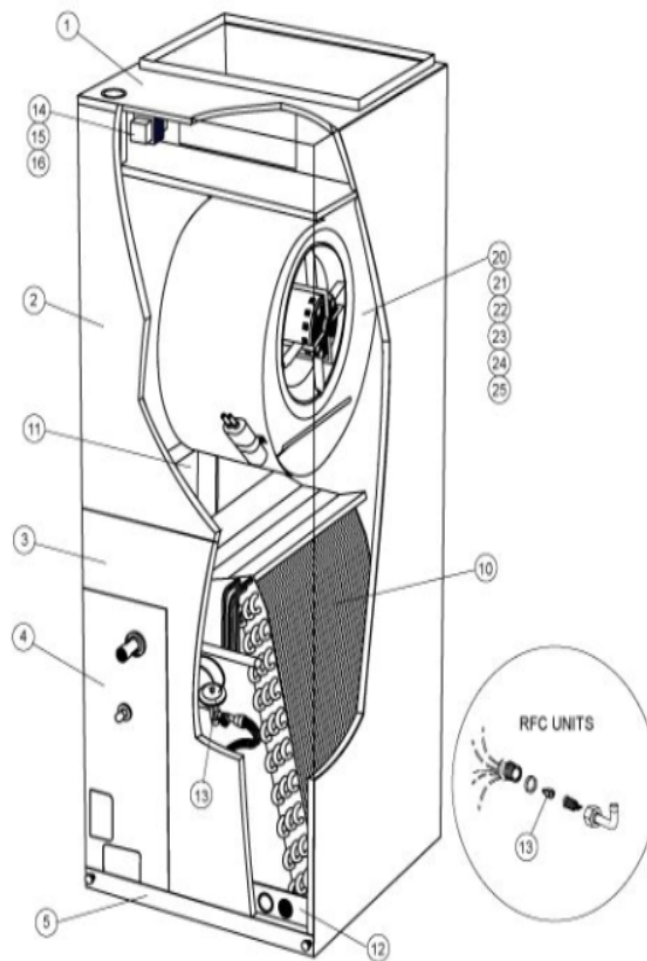

### CB26 / CBX26 SERIES

Revision Number - 1

## BLOWER PARTS

Callout	Name	Quantity	Description
	RAIL,BLOWER RAH II Cat #: 42W48 Model/Part #: 65912400	2	RAIL, BLOWER
20	HOUSING-BLOWER L/RAILS Cat #: 13W00 Model/Part #: 65915800	1	BLWR HSING ASSY, 12 X 8R IN W/11X8 WHEEL
21	WHEEL-BLOWER Cat #: 16W84 Model/Part #: LB-29333BDD	1	1/2" BORE, 11" X 8"
22	MOTOR-BLOWER Cat #: 12W67 Model/Part #: 65915200	1	1/4 HP, 2 SPD (BEFORE 6/1/2007)
22	MOTOR-BLOWER Cat #: 41W51 Model/Part #: 65915201	1	1/4 HP, 3 SPD (AFTER 6/1/2007)
23	MOUNT-BAND Cat #: 13W16 Model/Part #: 65936700	1	BAND-MOTOR MTG
24	MOUNT-ARM Cat #: 13W15 Model/Part #: 65066100A-02	4	ARM-MOTOR MTG
25	CAPACITOR Cat #: 53H06 Model/Part #: 53H0601PR	1	15MFD, 370VAC

## CABINET PARTS

Callout	Name	Quantity	Description
	FILTER-AIR 18" X 20" X 1" Cat #: Model/Part #:	1	
	KIT-HARDWARE Cat #: 97M37 Model/Part #: LB-110418A	1	PKG OF 10 FOR FILTER DOOR
1	CAP-CABINET Cat #: 13W48 Model/Part #: 659065-07	1	CAP-CABINET
2	PANEL-ACCESS Cat #: 96W71 Model/Part #: 659091-07	1	PANEL-ASSY- BLOWER
3	PANEL-ACCESS	1	PANEL-ASSY-

## CONTROL PANEL PARTS

<b>Callout</b>	<b>Name</b>	<b>Quantity</b>	<b>Description</b>
6	104798-01 Harness-Wire (Complete Unit) Cat #: 74W17 Model/Part #: 74W17	1	65689900 Harness- Wire (Complete Unit)
14	TRANSFORMER Cat #: 38M45 Model/Part #: 38M4501	1	208/240V PRI, 24V SEC, 40VA
15	RELAY-BLOWER Cat #: 13W13 Model/Part #: 99018600	1	RELAY
16	RELAY-TIME DELAY Cat #: 19W66 Model/Part #: 76700452	1	1 SEC ON, 45 SEC OFF (AFTER 1/1/2006)
16	RELAY-TIME DELAY Cat #: 13W12 Model/Part #: 99018100	1	30 SEC ON, 30 SEC OFF (BEFORE 1/1/2006)