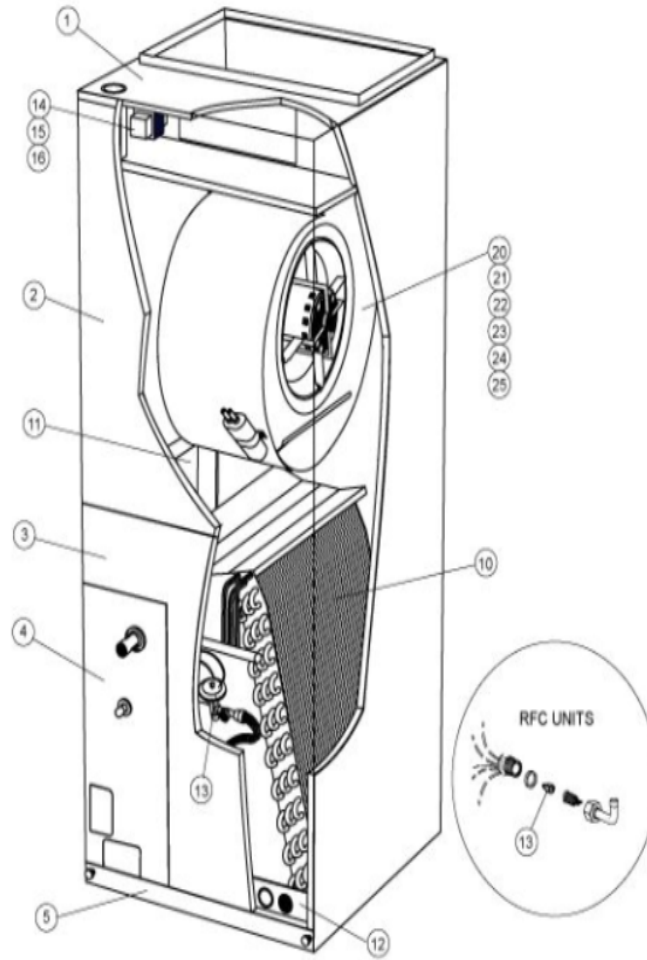

### CB26 / CBX26 SERIES

Revision Number - 1

## BLOWER PARTS

Callout	Name	Quantity	Description
	RAIL,BLOWER RAH II Cat #: 42W48 Model/Part #: 65912400	2	RAIL, BLOWER
20	HOUSING-BLOWER L/RAILS Cat #: 13W00 Model/Part #: 65915800	1	BLWR HSING ASSY, 12 X 8R IN W/11X8 WHEEL
21	WHEEL-BLOWER Cat #: 16W84 Model/Part #: LB-29333BDD	1	1/2" BORE, 11" X 8"
22	MOTOR-BLOWER Cat #: 12W67 Model/Part #: 65915200	1	1/4 HP, 2 SPD (BEFORE 6/1/2007)
22	MOTOR-BLOWER Cat #: 41W51 Model/Part #: 65915201	1	1/4 HP, 3 SPD (AFTER 6/1/2007)
23	MOUNT-BAND Cat #: 13W16 Model/Part #: 65936700	1	BAND-MOTOR MTG
24	MOUNT-ARM Cat #: 13W15 Model/Part #: 65066100A-02	4	ARM-MOTOR MTG
25	CAPACITOR Cat #: 53H06 Model/Part #: 53H0601PR	1	15MFD, 370VAC

## CABINET PARTS

Callout	Name	Quantity	Description
	FILTER-AIR 18" X 20" X 1" Cat #: Model/Part #:	1	
	KIT-HARDWARE Cat #: 97M37 Model/Part #: LB-110418A	1	PKG OF 10 FOR FILTER DOOR
1	CAP-CABINET Cat #: 13W48 Model/Part #: 659065-07	1	CAP-CABINET
2	PANEL-ACCESS Cat #: 96W71 Model/Part #: 659091-07	1	PANEL-ASSY- BLOWER
3	PANEL-ACCESS	1	PANEL-ASSY-

## CONTROL PANEL PARTS

Callout	Name	Quantity	Description
6	104798-01 Harness-Wire (Complete Unit) Cat #: 74W17 Model/Part #: 74W17	1	65689900 Harness- Wire (Complete Unit)
14	TRANSFORMER Cat #: 38M45 Model/Part #: 38M4501	1	208/240V PRI, 24V SEC, 40VA
15	RELAY-BLOWER Cat #: 13W13 Model/Part #: 99018600	1	RELAY
16	RELAY-TIME DELAY Cat #: 19W66 Model/Part #: 76700452	1	1 SEC ON, 45 SEC OFF (AFTER 1/1/2006)
16	RELAY-TIME DELAY Cat #: 13W12 Model/Part #: 99018100	1	30 SEC ON, 30 SEC OFF (BEFORE 1/1/2006)