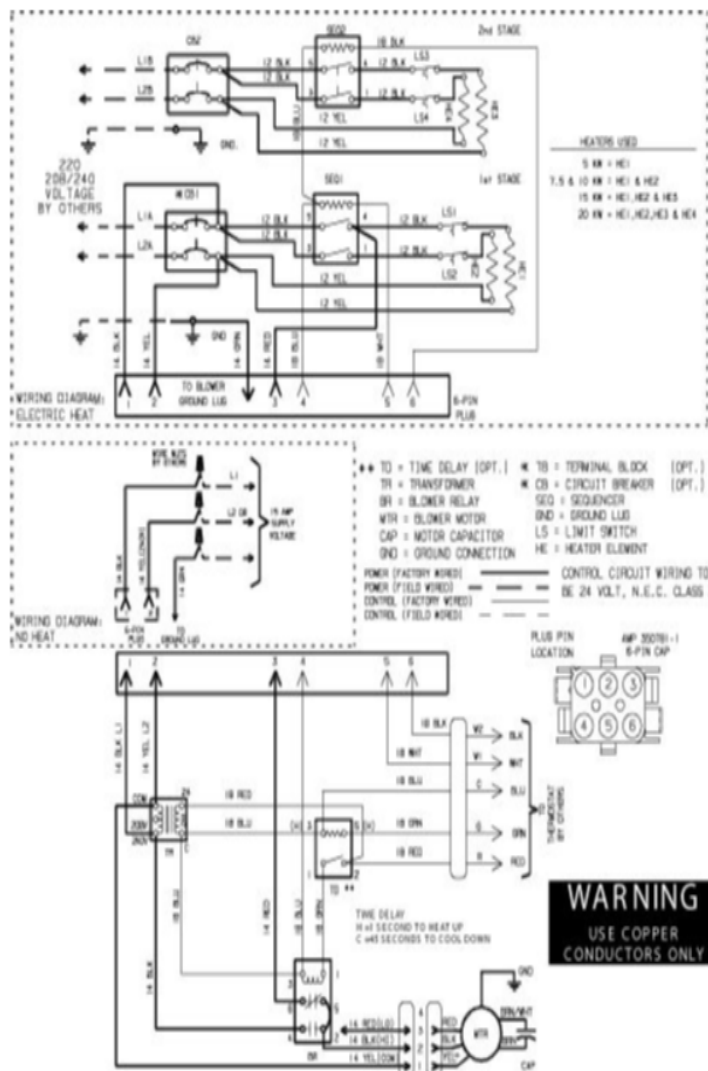

CB26 / CBX26 SERIES

Revision Number - 1

BLOWER PARTS

Callout	Name	Quantity	Description
	RAIL,BLOWER RAH II Cat #: 42W48 Model/Part #: 65912400	2	RAIL, BLOWER
20	HOUSING-BLOWER L/RAILS Cat #: 12W99 Model/Part #: 65915700	1	BLOWER HOUSING w/wheel 10 X 6
21	WHEEL-BLOWER Cat #: 40F83 Model/Part #: LB-29333BBJ	1	1/2" BORE, 10" X 6"
22	MOTOR-BLOWER Cat #: 12W66 Model/Part #: 65915100	1	1/4 HP, 2 SPD (BEFORE 6/1/2007)
22	MOTOR-BLOWER Cat #: 41W50 Model/Part #: 65915101	1	1/4 HP,825 RPM, 3 SPD (AFTER 6/1/2007)
23	MOUNT-BAND Cat #: 13W16 Model/Part #: 65936700	1	BAND-MOTOR MTG
24	MOUNT-ARM Cat #: 13W14 Model/Part #: 65066100A-01	4	ARM-MOTOR MOUNT
25	CAPACITOR Cat #: 53H06 Model/Part #: 53H0601PR	1	15MFD, 370VAC

CABINET PARTS

Callout	Name	Quantity	Description
	FILTER-AIR 16" X 20" X 1" Cat #: Model/Part #:	1	
	KIT-HARDWARE Cat #: 97M37 Model/Part #: LB-110418A	1	PKG OF 10 FOR FILTER DOOR
1	CAP-CABINET Cat #: 13W47 Model/Part #: 659010-07	1	CAP-CABINET
2	PANEL-ACCESS Cat #: 12W83 Model/Part #: 659075-07	1	PANEL-BLR ACCESS
3	PANEL-ACCESS	1	PANEL-ASSY-

Callout	Name	Quantity	Description
	Cat #: 12W85 Model/Part #: 659077-07		ACCESS
4	PANEL Cat #: 12W89 Model/Part #: 659079-07	1	CONNECTION PLATE ASSY
5	PANEL-ACCESS Cat #: 12W92 Model/Part #: 659263-04	1	PANEL-FILTER COVER

CONTROL PANEL PARTS

Callout	Name	Quantity	Description
	104798-01 Harness-Wire (Complete Unit) Cat #: 74W17 Model/Part #: 74W17	1	65689900 Harness-Wire (Complete Unit)
14	TRANSFORMER Cat #: 38M45 Model/Part #: 38M4501	1	208/240V PRI, 24V SEC, 40VA
15	RELAY-BLOWER Cat #: 13W13 Model/Part #: 99018600	1	RELAY
16	RELAY-TIME DELAY Cat #: 19W66 Model/Part #: 76700452	1	1 SEC ON, 45 SEC OFF (AFTER 1/1/2006)
16	RELAY-TIME DELAY Cat #: 13W12 Model/Part #: 99018100	1	30 SEC ON, 30 SEC OFF (BEFORE 1/1/2006)