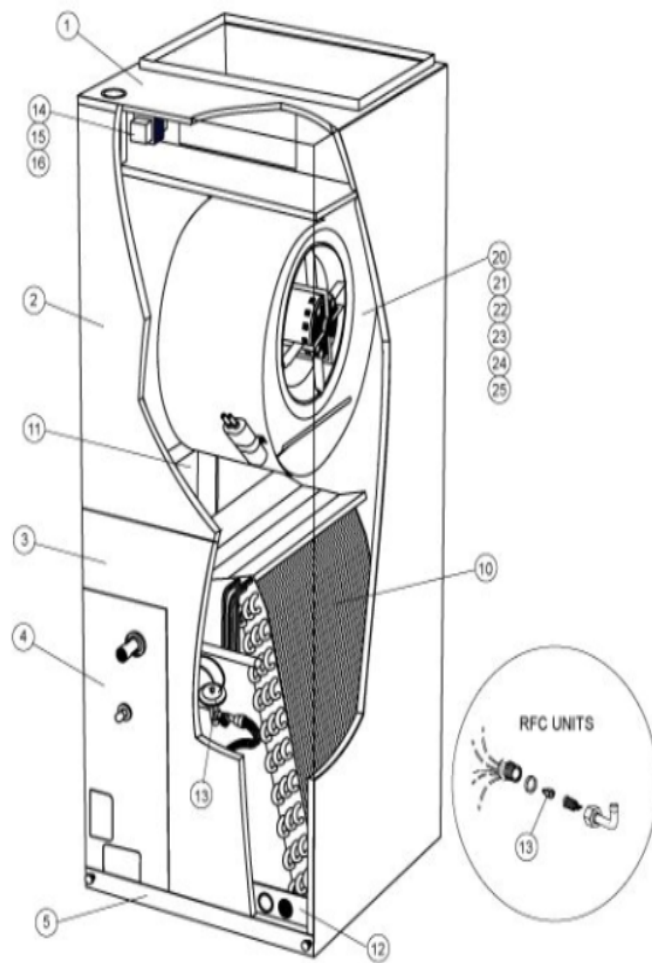

CB26 / CBX26 SERIES

Revision Number - 1

BLOWER PARTS

Callout	Name	Quantity	Description
	RAIL,BLOWER RAH II Cat #: 42W48 Model/Part #: 65912400	2	RAIL, BLOWER
20	HOUSING-BLOWER L/RAILS Cat #: 12W99 Model/Part #: 65915700	1	BLOWER HOUSING w/wheel 10 X 6
21	WHEEL-BLOWER Cat #: 40F83 Model/Part #: LB-29333BBJ	1	1/2" BORE, 10" X 6"
22	MOTOR-BLOWER Cat #: 12W66 Model/Part #: 65915100	1	1/4 HP, 2 SPD (BEFORE 6/1/2007)
22	MOTOR-BLOWER Cat #: 41W50 Model/Part #: 65915101	1	1/4 HP,825 RPM, 3 SPD (AFTER 6/1/2007)
23	MOUNT-BAND Cat #: 13W16 Model/Part #: 65936700	1	BAND-MOTOR MTG
24	MOUNT-ARM Cat #: 13W14 Model/Part #: 65066100A-01	4	ARM-MOTOR MOUNT
25	CAPACITOR Cat #: 53H06 Model/Part #: 53H0601PR	1	15MFD, 370VAC

CABINET PARTS

Callout	Name	Quantity	Description
	FILTER-AIR 16" X 20" X 1" Cat #: Model/Part #:	1	
	KIT-HARDWARE Cat #: 97M37 Model/Part #: LB-110418A	1	PKG OF 10 FOR FILTER DOOR
1	CAP-CABINET Cat #: 13W47 Model/Part #: 659010-07	1	CAP-CABINET
2	PANEL-ACCESS Cat #: 12W83 Model/Part #: 659075-07	1	PANEL-BLR ACCESS
3	PANEL-ACCESS	1	PANEL-ASSY-

Callout	Name	Quantity	Description
	Cat #: 12W85 Model/Part #: 659077-07		ACCESS
4	PANEL Cat #: 12W89 Model/Part #: 659079-07	1	CONNECTION PLATE ASSY
5	PANEL-ACCESS Cat #: 12W92 Model/Part #: 659263-04	1	PANEL-FILTER COVER

CONTROL PANEL PARTS

Callout	Name	Quantity	Description
	104798-01 Harness-Wire (Complete Unit) Cat #: 74W17 Model/Part #: 74W17	1	65689900 Harness-Wire (Complete Unit)
14	TRANSFORMER Cat #: 38M45 Model/Part #: 38M4501	1	208/240V PRI, 24V SEC, 40VA
15	RELAY-BLOWER Cat #: 13W13 Model/Part #: 99018600	1	RELAY
16	RELAY-TIME DELAY Cat #: 19W66 Model/Part #: 76700452	1	1 SEC ON, 45 SEC OFF (AFTER 1/1/2006)
16	RELAY-TIME DELAY Cat #: 13W12 Model/Part #: 99018100	1	30 SEC ON, 30 SEC OFF (BEFORE 1/1/2006)