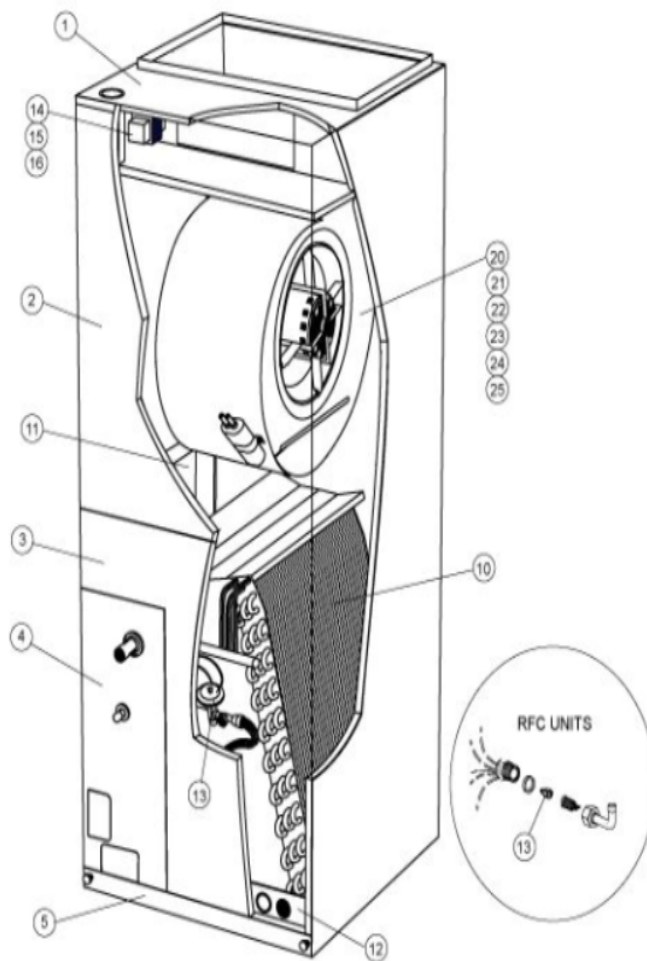

### CB26 / CBX26 SERIES

Revision Number - 1

## BLOWER PARTS

Callout	Name	Quantity	Description
	RAIL,BLOWER RAH II Cat #: 42W48 Model/Part #: 65912400	2	RAIL, BLOWER
20	HOUSING-BLOWER L/RAILS Cat #: 12W99 Model/Part #: 65915700	1	BLOWER HOUSING w/wheel 10 X 6
21	WHEEL-BLOWER Cat #: 40F83 Model/Part #: LB-29333BBJ	1	1/2" BORE, 10" X 6"
22	MOTOR-BLOWER Cat #: 12W66 Model/Part #: 65915100	1	1/4 HP, 2 SPD (BEFORE 6/1/2007)
22	MOTOR-BLOWER Cat #: 41W50 Model/Part #: 65915101	1	1/4 HP,825 RPM, 3 SPD (AFTER 6/1/2007)
23	MOUNT-BAND Cat #: 13W16 Model/Part #: 65936700	1	BAND-MOTOR MTG
24	MOUNT-ARM Cat #: 13W14 Model/Part #: 65066100A-01	4	ARM-MOTOR MOUNT
25	CAPACITOR Cat #: 53H06 Model/Part #: 53H0601PR	1	15MFD, 370VAC

## CABINET PARTS

Callout	Name	Quantity	Description
	FILTER-AIR 15" X 20" X 1" Cat #: Model/Part #:	1	
	KIT-HARDWARE Cat #: 97M37 Model/Part #: LB-110418A	1	PKG OF 10 FOR FILTER DOOR
1	CAP-CABINET Cat #: 13W47 Model/Part #: 659010-07	1	CAP-CABINET
2	PANEL-ACCESS Cat #: 12W83 Model/Part #: 659075-07	1	PANEL-BLR ACCESS
3	PANEL-ACCESS	1	PANEL-ASSY-

## CONTROL PANEL PARTS

Callout	Name	Quantity	Description
	104798-01 Harness-Wire (Complete Unit) Cat #: 74W17 Model/Part #: 74W17	1	65689900 Harness-Wire (Complete Unit)
14	TRANSFORMER Cat #: 38M45 Model/Part #: 38M4501	1	208/240V PRI, 24V SEC, 40VA
15	RELAY-BLOWER Cat #: 13W13 Model/Part #: 99018600	1	RELAY
16	RELAY-TIME DELAY Cat #: 19W66 Model/Part #: 76700452	1	1 SEC ON, 45 SEC OFF (AFTER 1/1/2006)
16	RELAY-TIME DELAY Cat #: 13W12 Model/Part #: 99018100	1	30 SEC ON, 30 SEC OFF (BEFORE 1/1/2006)