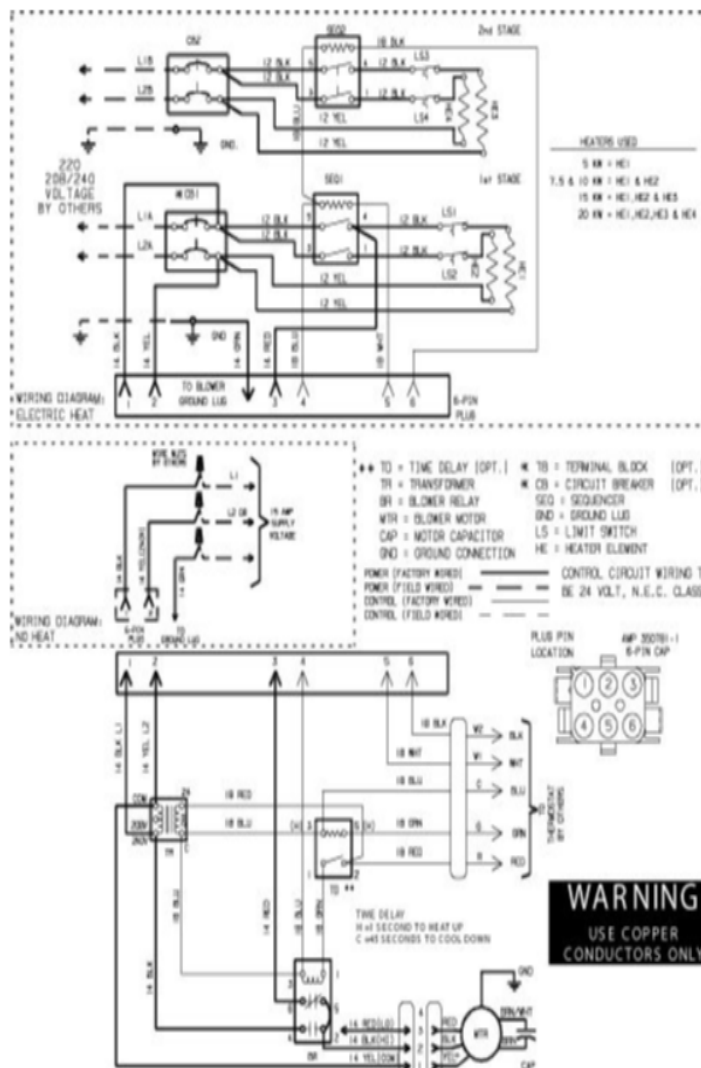

### CB26 / CBX26 SERIES

Revision Number - 1

## BLOWER PARTS

Callout	Name	Quantity	Description
	RAIL,BLOWER RAH II Cat #: 42W48 Model/Part #: 65912400	2	RAIL, BLOWER
20	HOUSING-BLOWER L/RAILS Cat #: 12W99 Model/Part #: 65915700	1	BLOWER HOUSING w/wheel 10 X 6
21	WHEEL-BLOWER Cat #: 40F83 Model/Part #: LB-29333BBJ	1	1/2" BORE, 10" X 6"
22	MOTOR-BLOWER Cat #: 12W66 Model/Part #: 65915100	1	1/4 HP, 2 SPD (BEFORE 6/1/2007)
22	MOTOR-BLOWER Cat #: 41W50 Model/Part #: 65915101	1	1/4 HP,825 RPM, 3 SPD (AFTER 6/1/2007)
23	MOUNT-BAND Cat #: 13W16 Model/Part #: 65936700	1	BAND-MOTOR MTG
24	MOUNT-ARM Cat #: 13W14 Model/Part #: 65066100A-01	4	ARM-MOTOR MOUNT
25	CAPACITOR Cat #: 53H06 Model/Part #: 53H0601PR	1	15MFD, 370VAC

## CABINET PARTS

Callout	Name	Quantity	Description
	FILTER-AIR 15" X 20" X 1" Cat #: Model/Part #:	1	
	KIT-HARDWARE Cat #: 97M37 Model/Part #: LB-110418A	1	PKG OF 10 FOR FILTER DOOR
1	CAP-CABINET Cat #: 13W47 Model/Part #: 659010-07	1	CAP-CABINET
2	PANEL-ACCESS Cat #: 12W83 Model/Part #: 659075-07	1	PANEL-BLR ACCESS
3	PANEL-ACCESS	1	PANEL-ASSY-

## CONTROL PANEL PARTS

Callout	Name	Quantity	Description
	104798-01 Harness-Wire (Complete Unit) Cat #: 74W17 Model/Part #: 74W17	1	65689900 Harness-Wire (Complete Unit)
14	TRANSFORMER Cat #: 38M45 Model/Part #: 38M4501	1	208/240V PRI, 24V SEC, 40VA
15	RELAY-BLOWER Cat #: 13W13 Model/Part #: 99018600	1	RELAY
16	RELAY-TIME DELAY Cat #: 19W66 Model/Part #: 76700452	1	1 SEC ON, 45 SEC OFF (AFTER 1/1/2006)
16	RELAY-TIME DELAY Cat #: 13W12 Model/Part #: 99018100	1	30 SEC ON, 30 SEC OFF (BEFORE 1/1/2006)