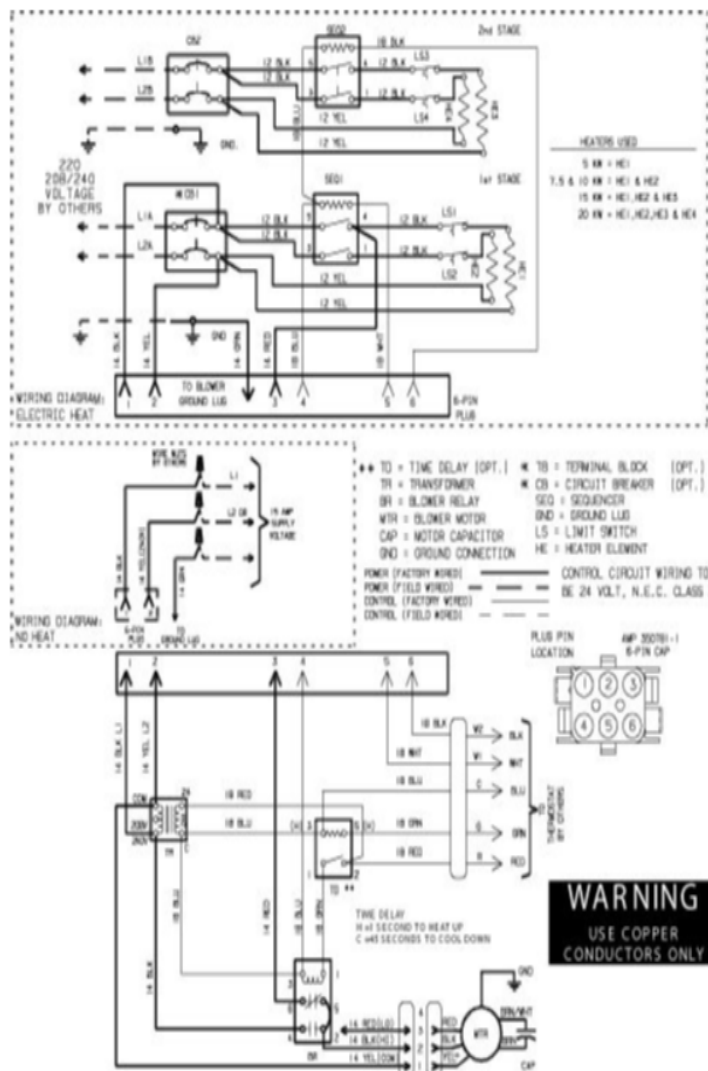

CB26 / CBX26 SERIES

Revision Number - 1

BLOWER PARTS

Callout	Name	Quantity	Description
	RAIL,BLOWER RAH II Cat #: 42W48 Model/Part #: 65912400	2	RAIL, BLOWER
20	HOUSING-BLOWER L/RAILS Cat #: 12W99 Model/Part #: 65915700	1	BLOWER HOUSING w/wheel 10 X 6
21	WHEEL-BLOWER Cat #: 40F83 Model/Part #: LB-29333BBJ	1	1/2" BORE, 10" X 6"
22	MOTOR-BLOWER Cat #: 12W65 Model/Part #: 65915000	1	1/4 HP, 2 SPD (BEFORE 6/1/2007)
22	MOTOR-BLOWER Cat #: 41W50 Model/Part #: 65915101	1	1/4 HP, 3 SPD (AFTER 6/1/2007)
23	MOUNT-BAND Cat #: 13W16 Model/Part #: 65936700	1	BAND-MOTOR MTG
24	MOUNT-ARM Cat #: 13W14 Model/Part #: 65066100A-01	4	ARM-MOTOR MOUNT
25	CAPACITOR Cat #: 53H06 Model/Part #: 53H0601PR	1	15MFD, 370VAC

CABINET PARTS

Callout	Name	Quantity	Description
	FILTER-AIR 16" X 20" X 1" Cat #: Model/Part #:	1	
	KIT-HARDWARE Cat #: 97M37 Model/Part #: LB-110418A	1	PKG OF 10 FOR FILTER DOOR
1	CAP-CABINET Cat #: 13W47 Model/Part #: 659010-07	1	CAP-CABINET
2	PANEL-ACCESS Cat #: 12W83 Model/Part #: 659075-07	1	PANEL-BLR ACCESS
3	PANEL-ACCESS Cat #: 12W85 Model/Part #: 659077-07	1	PANEL-ASSY- ACCESS

Callout	Name	Quantity	Description
4	PANEL Cat #: 12W89 Model/Part #: 659079-07	1	CONNECTION PLATE ASSY
5	PANEL-ACCESS Cat #: 12W92 Model/Part #: 659263-04	1	PANEL-FILTER COVER

CONTROL PANEL PARTS

Callout	Name	Quantity	Description
	104798-01 Harness-Wire (Complete Unit) Cat #: 74W17 Model/Part #: 74W17	1	65689900 Harness-Wire (Complete Unit)
14	TRANSFORMER Cat #: 38M45 Model/Part #: 38M4501	1	208/240V PRI, 24V SEC, 40VA
15	RELAY-BLOWER Cat #: 13W13 Model/Part #: 99018600	1	RELAY
16	RELAY-TIME DELAY Cat #: 19W66 Model/Part #: 76700452	1	1 SEC ON, 45 SEC OFF (AFTER 1/1/2006)
16	RELAY-TIME DELAY Cat #: 13W12 Model/Part #: 99018100	1	30 SEC ON, 30 SEC OFF (BEFORE 1/1/2006)