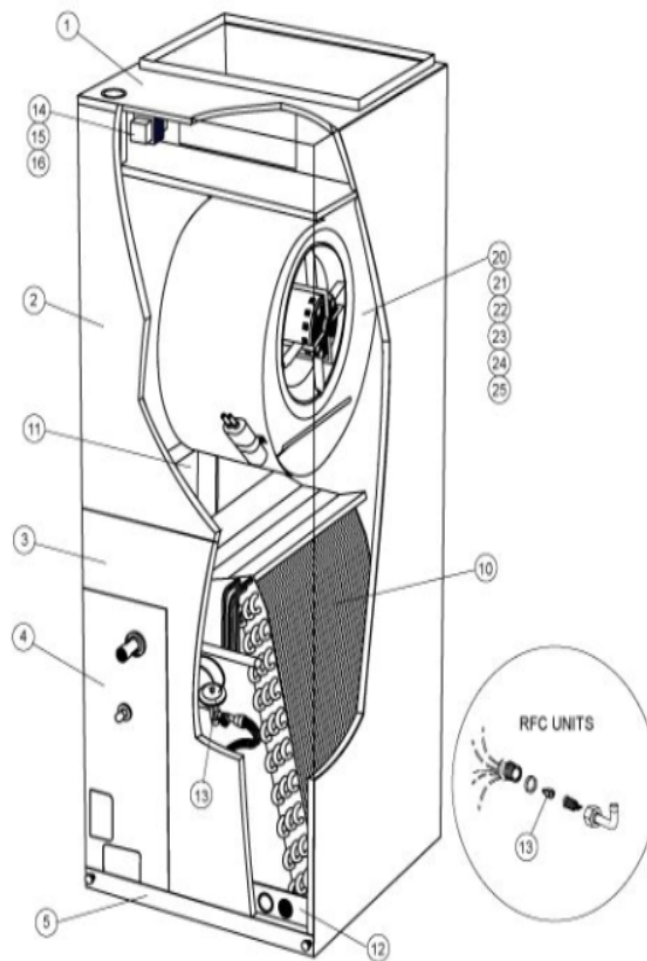

CB26 / CBX26 SERIES

Revision Number - 1

BLOWER PARTS

Callout	Name	Quantity	Description
	RAIL,BLOWER RAH II Cat #: 42W48 Model/Part #: 65912400	2	RAIL, BLOWER
20	HOUSING-BLOWER L/RAILS Cat #: 12W99 Model/Part #: 65915700	1	BLOWER HOUSING w/wheel 10 X 6
21	WHEEL-BLOWER Cat #: 40F83 Model/Part #: LB-29333BBJ	1	1/2" BORE, 10" X 6"
22	MOTOR-BLOWER Cat #: 12W65 Model/Part #: 65915000	1	1/4 HP, 2 SPD (BEFORE 6/1/2007)
22	MOTOR-BLOWER Cat #: 41W50 Model/Part #: 65915101	1	1/4 HP, 3 SPD (AFTER 6/1/2007)
23	MOUNT-BAND Cat #: 13W16 Model/Part #: 65936700	1	BAND-MOTOR MTG
24	MOUNT-ARM Cat #: 13W14 Model/Part #: 65066100A-01	4	ARM-MOTOR MOUNT
25	CAPACITOR Cat #: 53H06 Model/Part #: 53H0601PR	1	15MFD, 370VAC

CABINET PARTS

Callout	Name	Quantity	Description
	FILTER-AIR 16" X 20" X 1" Cat #: Model/Part #:	1	
	KIT-HARDWARE Cat #: 97M37 Model/Part #: LB-110418A	1	PKG OF 10 FOR FILTER DOOR
1	CAP-CABINET Cat #: 13W47 Model/Part #: 659010-07	1	CAP-CABINET
2	PANEL-ACCESS Cat #: 12W83 Model/Part #: 659075-07	1	PANEL-BLR ACCESS
3	PANEL-ACCESS Cat #: 12W85 Model/Part #: 659077-07	1	PANEL-ASSY- ACCESS

Callout	Name	Quantity	Description
4	PANEL Cat #: 12W89 Model/Part #: 659079-07	1	CONNECTION PLATE ASSY
5	PANEL-ACCESS Cat #: 12W92 Model/Part #: 659263-04	1	PANEL-FILTER COVER

CONTROL PANEL PARTS

Callout	Name	Quantity	Description
	104798-01 Harness-Wire (Complete Unit) Cat #: 74W17 Model/Part #: 74W17	1	65689900 Harness-Wire (Complete Unit)
14	TRANSFORMER Cat #: 38M45 Model/Part #: 38M4501	1	208/240V PRI, 24V SEC, 40VA
15	RELAY-BLOWER Cat #: 13W13 Model/Part #: 99018600	1	RELAY
16	RELAY-TIME DELAY Cat #: 19W66 Model/Part #: 76700452	1	1 SEC ON, 45 SEC OFF (AFTER 1/1/2006)
16	RELAY-TIME DELAY Cat #: 13W12 Model/Part #: 99018100	1	30 SEC ON, 30 SEC OFF (BEFORE 1/1/2006)