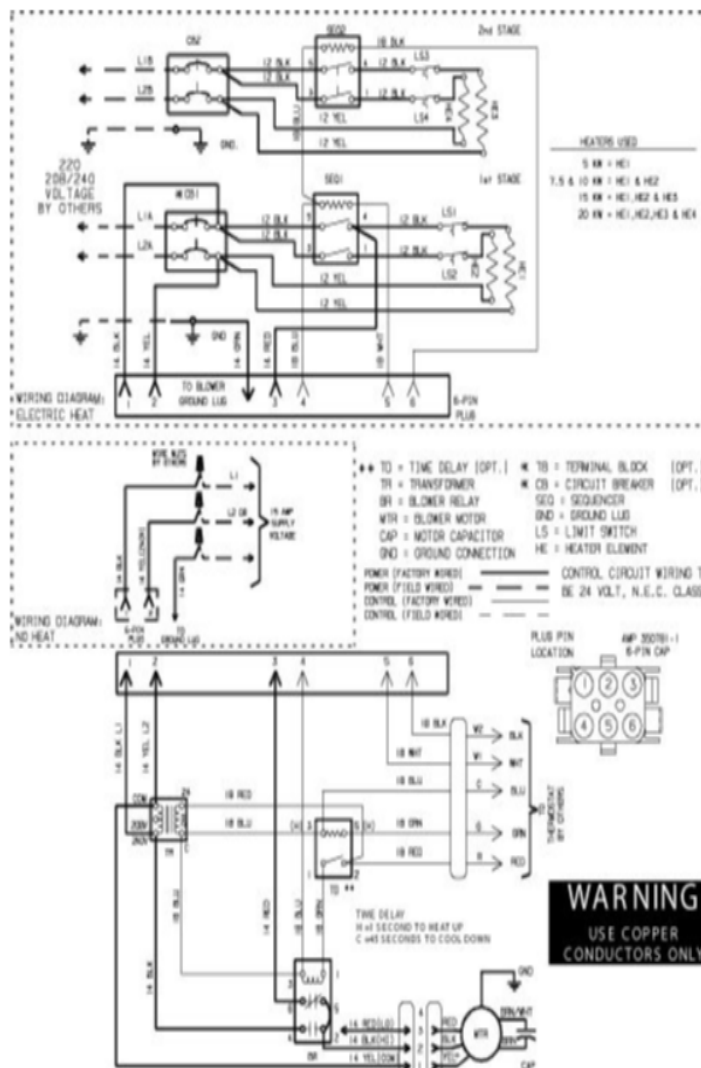

CB26 / CBX26 SERIES

Revision Number - 1

BLOWER PARTS

Callout	Name	Quantity	Description
	RAIL,BLOWER RAH II Cat #: 42W48 Model/Part #: 65912400	2	RAIL, BLOWER
20	HOUSING-BLOWER L/RAILS Cat #: 12W99 Model/Part #: 65915700	1	BLOWER HOUSING w/wheel 10 X 6
21	WHEEL-BLOWER Cat #: 40F83 Model/Part #: LB-29333BBJ	1	1/2" BORE, 10" X 6"
22	MOTOR-BLOWER Cat #: 12W65 Model/Part #: 65915000	1	1/4 HP, 2 SPD (BEFORE 6/1/2007)
22	MOTOR-BLOWER Cat #: 41W50 Model/Part #: 65915101	1	1/4 HP, 3 SPD (AFTER 6/1/2007)
23	MOUNT-BAND Cat #: 13W16 Model/Part #: 65936700	1	BAND-MOTOR MTG
24	MOUNT-ARM Cat #: 13W14 Model/Part #: 65066100A-01	4	ARM-MOTOR MOUNT
25	CAPACITOR Cat #: 53H06 Model/Part #: 53H0601PR	1	15MFD, 370VAC

CABINET PARTS

Callout	Name	Quantity	Description
	FILTER-AIR 15" X 20" X 1" Cat #: Model/Part #:	1	
	KIT-HARDWARE Cat #: 97M37 Model/Part #: LB-110418A	1	PKG OF 10 FOR FILTER DOOR
1	CAP-CABINET Cat #: 13W47 Model/Part #: 659010-07	1	CAP-CABINET
2	PANEL-ACCESS Cat #: 12W83 Model/Part #: 659075-07	1	PANEL-BLR ACCESS
3	PANEL-ACCESS Cat #: 12W85 Model/Part #: 659077-07	1	PANEL-ASSY- ACCESS

Callout	Name	Quantity	Description
4	PANEL Cat #: 12W89 Model/Part #: 659079-07	1	CONNECTION PLATE ASSY
5	PANEL-ACCESS Cat #: 12W92 Model/Part #: 659263-04	1	PANEL-FILTER COVER

CONTROL PANEL PARTS

Callout	Name	Quantity	Description
	104798-01 Harness-Wire (Complete Unit) Cat #: 74W17 Model/Part #: 74W17	1	65689900 Harness-Wire (Complete Unit)
14	TRANSFORMER Cat #: 38M45 Model/Part #: 38M4501	1	208/240V PRI, 24V SEC, 40VA
15	RELAY-BLOWER Cat #: 13W13 Model/Part #: 99018600	1	RELAY
16	RELAY-TIME DELAY Cat #: 19W66 Model/Part #: 76700452	1	1 SEC ON, 45 SEC OFF (AFTER 1/1/2006)
16	RELAY-TIME DELAY Cat #: 13W12 Model/Part #: 99018100	1	30 SEC ON, 30 SEC OFF (BEFORE 1/1/2006)