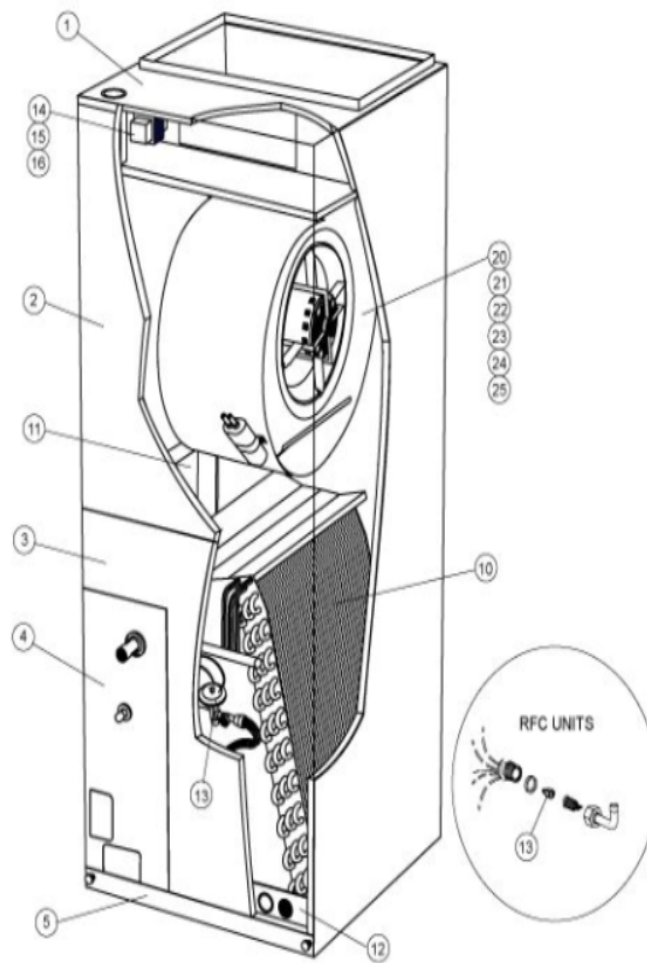

CB26 / CBX26 SERIES

Revision Number - 1

BLOWER PARTS

Callout	Name	Quantity	Description
	RAIL,BLOWER RAH II Cat #: 42W48 Model/Part #: 65912400	2	RAIL, BLOWER
20	HOUSING-BLOWER L/RAILS Cat #: 12W99 Model/Part #: 65915700	1	BLOWER HOUSING w/wheel 10 X 6
21	WHEEL-BLOWER Cat #: 40F83 Model/Part #: LB-29333BBJ	1	1/2" BORE, 10" X 6"
22	MOTOR-BLOWER Cat #: 12W65 Model/Part #: 65915000	1	1/4 HP, 2 SPD (BEFORE 6/1/2007)
22	MOTOR-BLOWER Cat #: 41W50 Model/Part #: 65915101	1	1/4 HP, 3 SPD (AFTER 6/1/2007)
23	MOUNT-BAND Cat #: 13W16 Model/Part #: 65936700	1	BAND-MOTOR MTG
24	MOUNT-ARM Cat #: 13W14 Model/Part #: 65066100A-01	4	ARM-MOTOR MOUNT
25	CAPACITOR Cat #: 53H06 Model/Part #: 53H0601PR	1	15MFD, 370VAC

CABINET PARTS

Callout	Name	Quantity	Description
	FILTER-AIR 15" X 20" X 1" Cat #: Model/Part #:	1	
	KIT-HARDWARE Cat #: 97M37 Model/Part #: LB-110418A	1	PKG OF 10 FOR FILTER DOOR
1	CAP-CABINET Cat #: 13W47 Model/Part #: 659010-07	1	CAP-CABINET
2	PANEL-ACCESS Cat #: 12W83 Model/Part #: 659075-07	1	PANEL-BLR ACCESS
3	PANEL-ACCESS Cat #: 12W85 Model/Part #: 659077-07	1	PANEL-ASSY- ACCESS

Callout	Name	Quantity	Description
4	PANEL Cat #: 12W89 Model/Part #: 659079-07	1	CONNECTION PLATE ASSY
5	PANEL-ACCESS Cat #: 12W92 Model/Part #: 659263-04	1	PANEL-FILTER COVER

CONTROL PANEL PARTS

Callout	Name	Quantity	Description
	104798-01 Harness-Wire (Complete Unit) Cat #: 74W17 Model/Part #: 74W17	1	65689900 Harness-Wire (Complete Unit)
14	TRANSFORMER Cat #: 38M45 Model/Part #: 38M4501	1	208/240V PRI, 24V SEC, 40VA
15	RELAY-BLOWER Cat #: 13W13 Model/Part #: 99018600	1	RELAY
16	RELAY-TIME DELAY Cat #: 19W66 Model/Part #: 76700452	1	1 SEC ON, 45 SEC OFF (AFTER 1/1/2006)
16	RELAY-TIME DELAY Cat #: 13W12 Model/Part #: 99018100	1	30 SEC ON, 30 SEC OFF (BEFORE 1/1/2006)