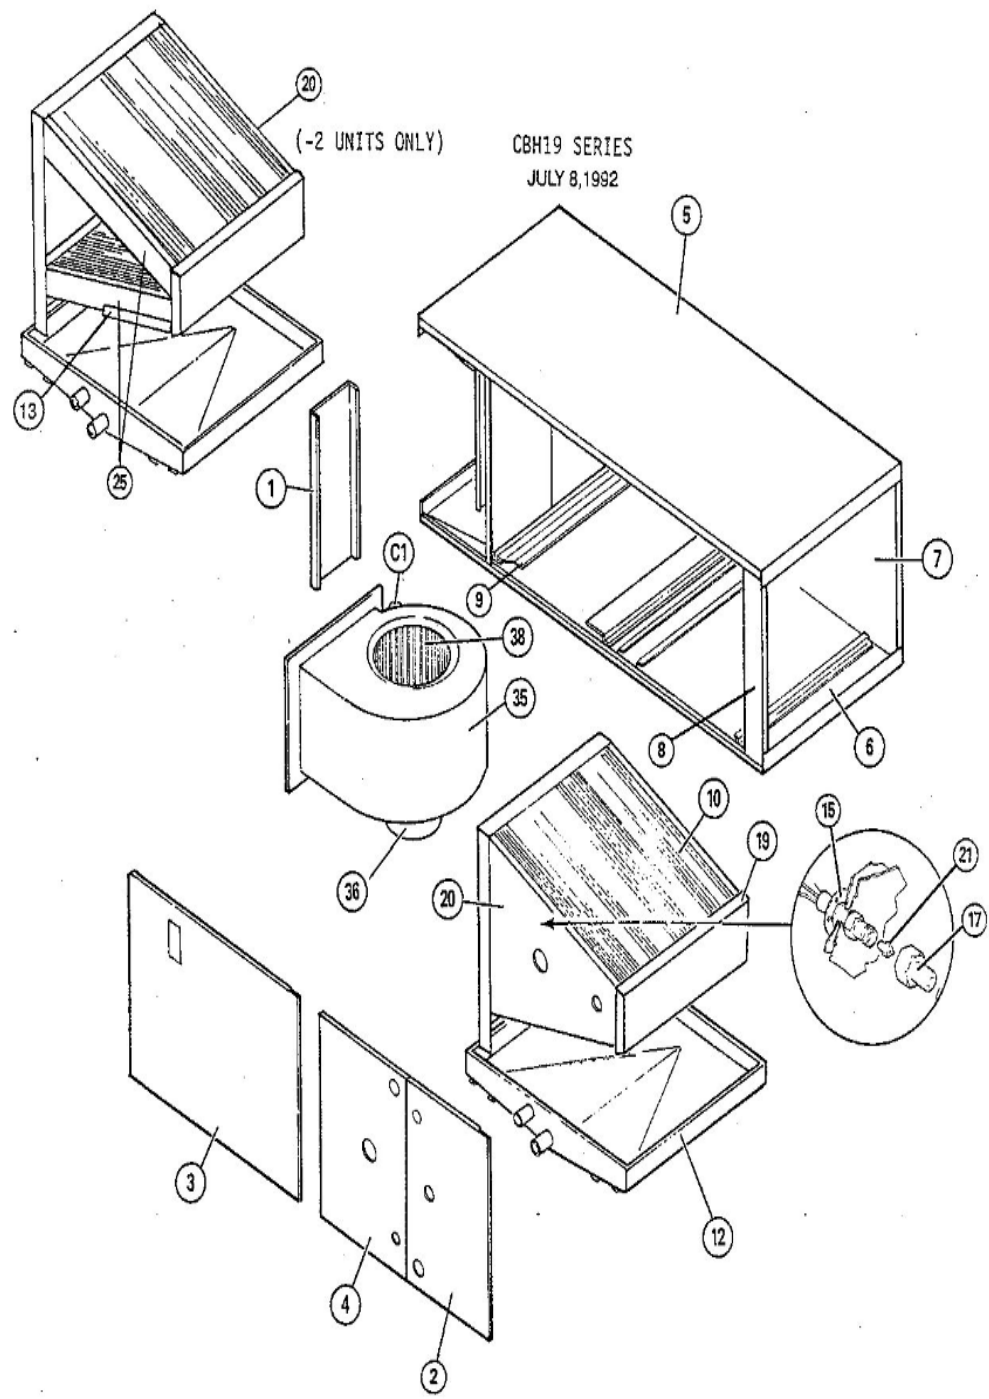

CB19/CBH19/B19 CONTROL PANEL PARTS

MARCH 15, 1990

Callout	Name	Quantity	Description
13	FAN 22 INCH 3 BLADE 26 PITCH CCW Cat #: 15X85 Model/Part #: 100060-35	1	FAN 22 INCH 3 BLADE 26 PITCH CCW
B1	COMPRESSOR APG029KAC Cat #: 12X94 Model/Part #: 104161-04	1	COMPRESSOR APG029KAC
B4	MOTOR-FAN Cat #: 92W51 Model/Part #: 100483-33	1	MOTOR-FAN 1/6 HP, 208/230V, 60HZ
S4	SWITCH-HI PRESS AUTO RESET Cat #: 11Y35 Model/Part #: 103736-06	1	SWITCH-HI PRESS AUTO RESET