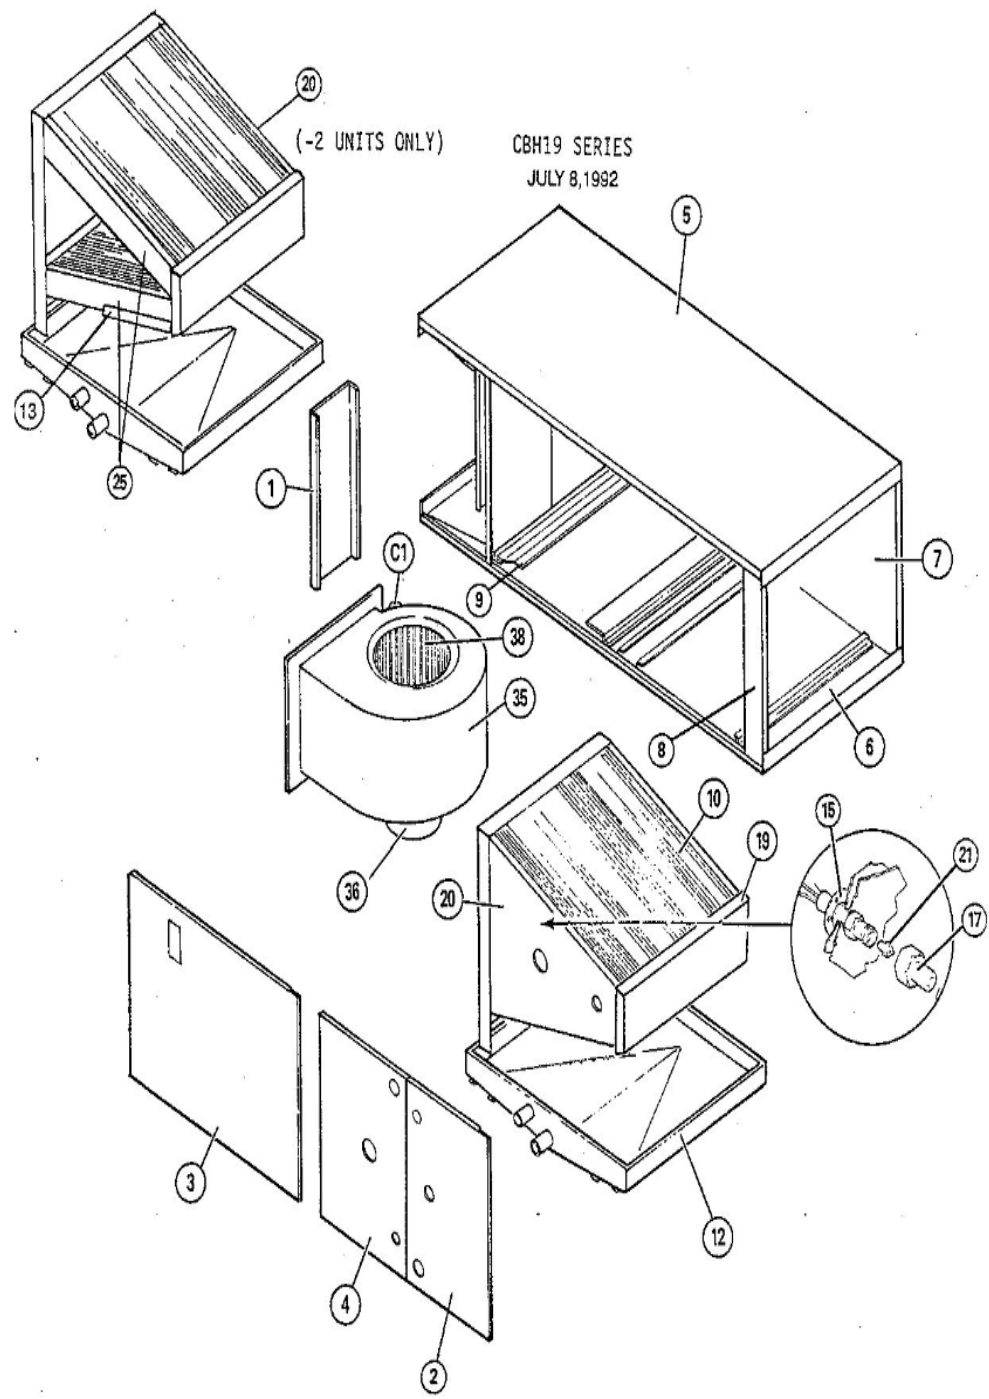

# CB19/CBH19/B19 CONTROL PANEL PARTS

MARCH 15, 1990

Revision Number - 3

## BLOWER PARTS

Callout	Name	Quantity	Description
	PLATE-CUTOFF Cat #: 77H80 Model/Part #: LB-44707D	1	CUTOFF PLATE
35	HOUSING-BLOWER Cat #: 38H01 Model/Part #: LB-78749CA	1	BLOWER HOUSING
36	MOTOR-BLOWER Cat #: 81G48 Model/Part #: 81G4801	1	"1/10HP,825RPM,208-230/60/1"
38	WHEEL-BLOWER Cat #: 55835 Model/Part #: P-5-66	1	"1/2""BORE,9-1/16"" X 6-3/4""
C1	CAPACITOR Cat #: 22W78 Model/Part #: 59C9201	1	"5MFD,370V"

## CABINET PARTS

Callout	Name	Quantity	Description
	GUIDE FILTER Cat #: 37K37 Model/Part #: LB-74144	2	(TXV UNITS)
	SPACER-FILTER Cat #: 90H65 Model/Part #: LB-82132D	1	(CB & CBH UNITS)
1	CAP-CABINET Cat #: LB-74169 Model/Part #: LB-74169	1	(TXV UNITS)
2	PANEL Cat #: 40K80 Model/Part #: LB-79026CF	1	PLUMBING(CB-TXV UNITS)
3	PANEL Cat #: 54K26 Model/Part #: LB-58493CN	1	BLOWER(TXV UNITS)
4	PANEL Cat #: LB-79025CG Model/Part #: LB-79025CG	1	PLUMBING(TXV UNITS)
5	WRAPPER Cat #: 85H61 Model/Part #: LB-58486CF	1	TOP(CB & CBH UNITS)
6	WRAPPER Cat #: 85H63 Model/Part #: LB-58490CF	1	BOTT(CB & CBH UNITS)