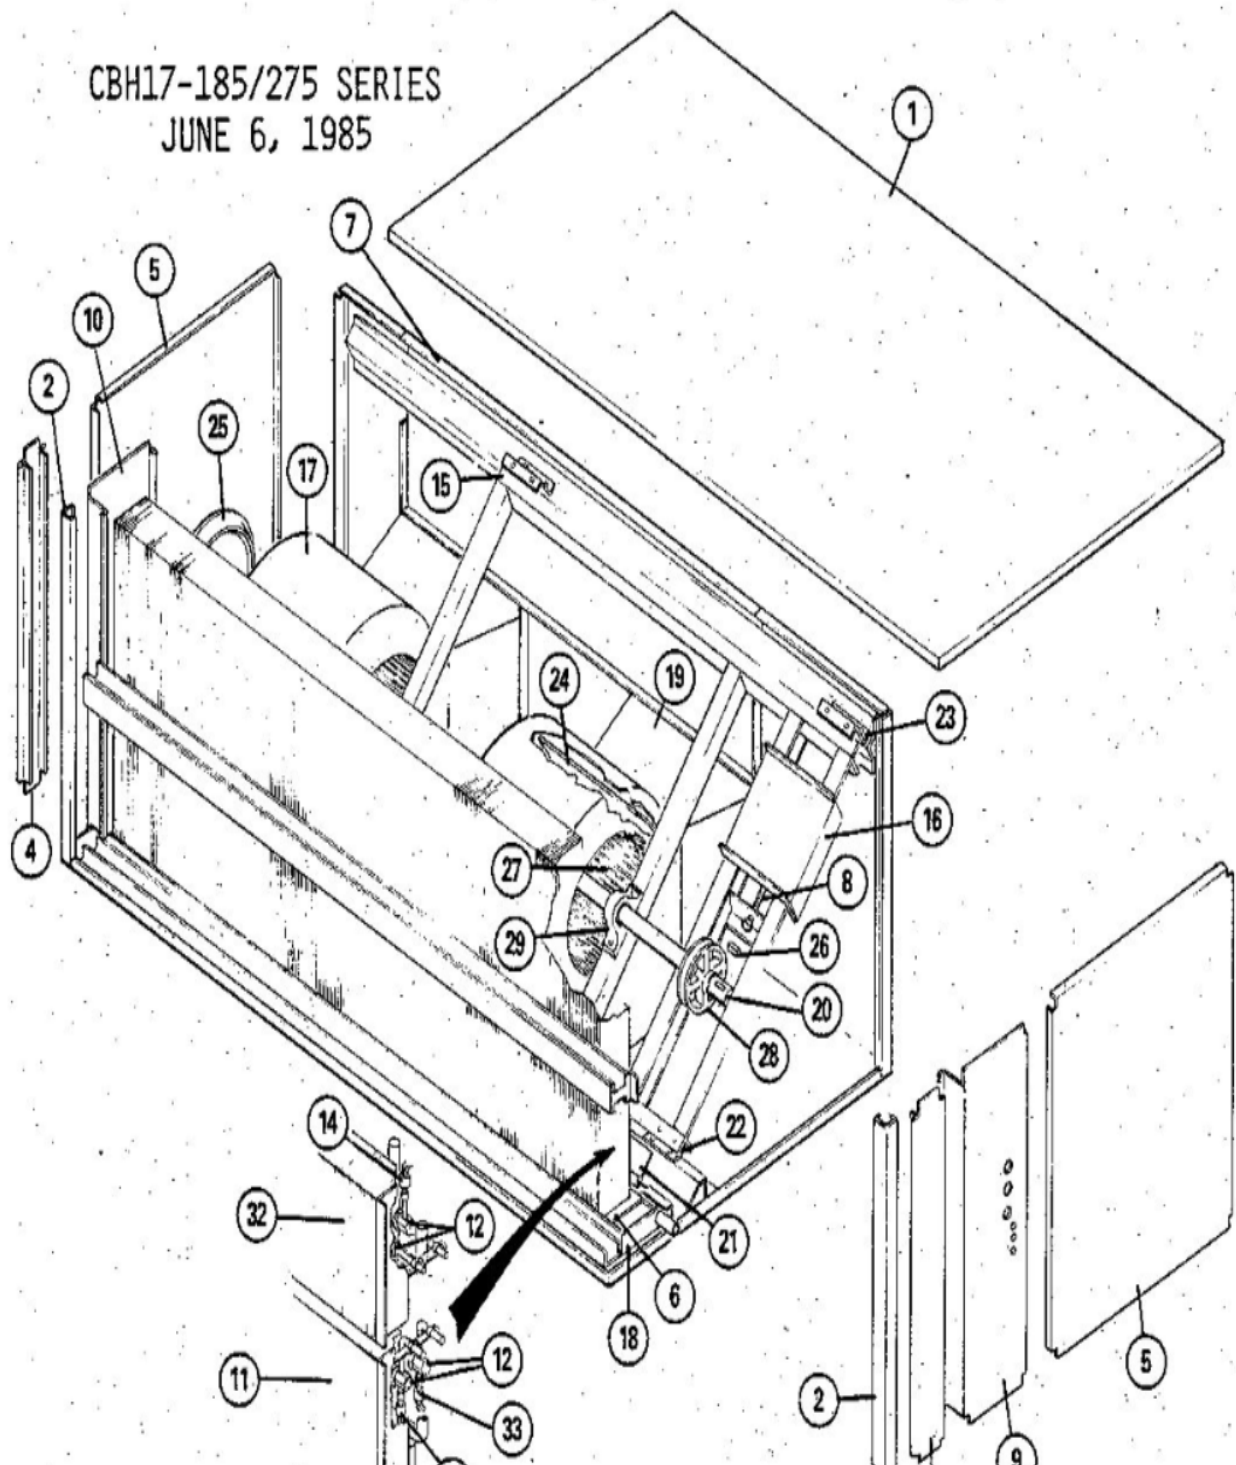

CBH17-185/275 SERIES
JUNE 6, 1985

Revision Number - 1

*OPTIONAL PARTS-FIELD INSTALLED

Callout	Name	Quantity	Description
	RELAY Cat #: 67K65 Model/Part #: 67K6501	1	"BLOWER-DPDT,24V"
	RELAY Cat #: 99K27 Model/Part #: 99K2701	1	OVERLOAD(200-230V)
	RELAY Cat #: 99K33 Model/Part #: 99K3301	1	OVERLOAD(460-575V)
	CONTACTOR Cat #: 38393 Model/Part #: P-8-7736	1	"BLOWER-3PDT,24V"
BLC KT	BLOWER CONTACTOR KIT Cat #: 25G42 Model/Part #: LB-51207CB	1	INC NEXT 2 PARTS
OVL KT	OVERLOAD KIT Cat #: LB-91328 Model/Part #: LB-91328	1	INC NEXT 2 PARTS

BLOWER PARTS

Callout	Name	Quantity	Description
	MOUNT PKG-COMP Cat #: 49A67 Model/Part #: 49A7001PR	1	PKG
	BAFFLE Cat #: 36K75 Model/Part #: LB-54820DB	2	BLOWER ADAPTOR
	BELT Cat #: 57438 Model/Part #: P-8-2894	1	"54.8"", ""B"" SECT"
	KEY-WOODRUFF Cat #: 21606 Model/Part #: P-8-5874	2	"1/4"" X 1""
7	BLOWER DECK Cat #: 75H84 Model/Part #: LB-54035CA	1	BLO DECK S/A#2
8	BOLT Cat #: 23H55 Model/Part #: LB-54852D	1	"MOTOR MOUNT,ADJUSTING"
15	FRAME-BLOWER Cat #: 19J12 Model/Part #: LB-54002CA	1	BLOWER FRAME S/A #2-A/W