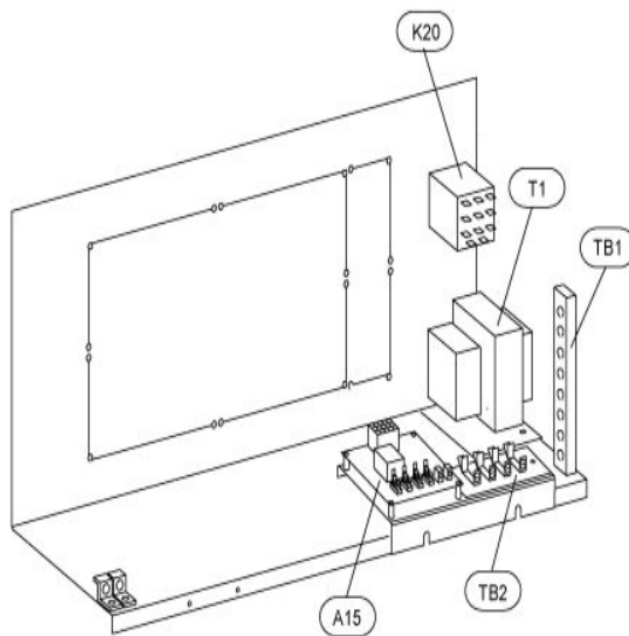

COOLING-COILS/BLOWER COILS
MARCH, 2007
SUPERCEDES JANUARY, 1996

CB31MV CONTROL PANEL