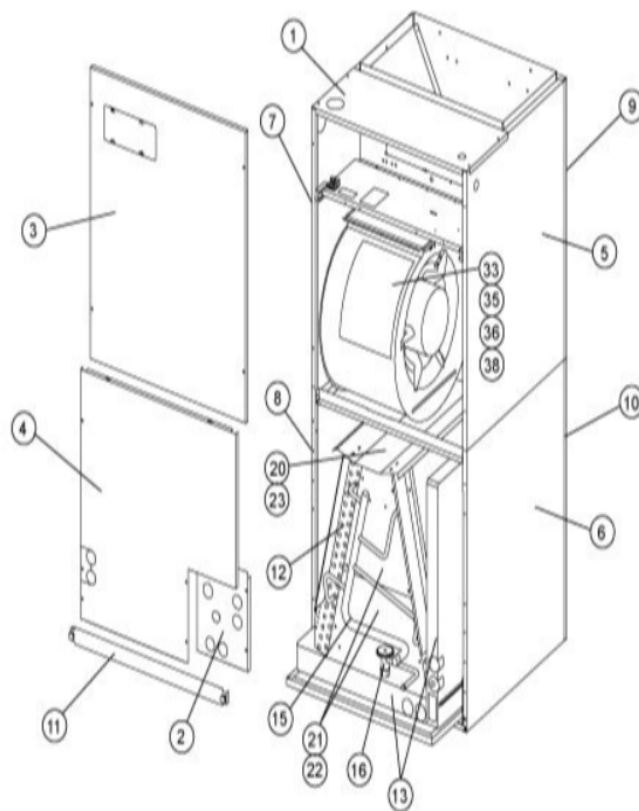

COOLING-COIL/BLOWER COILS
MARCH, 2007
SUPERCEDES JANUARY, 1996

CB31MV SERIES