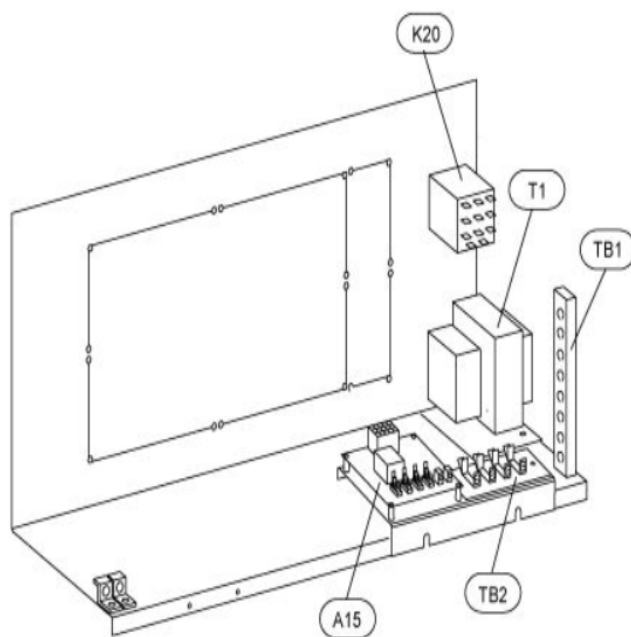

COOLING-COILS/BLOWER COILS
MARCH, 2007
SUPERCEDES JANUARY, 1996

CB31MV CONTROL PANEL